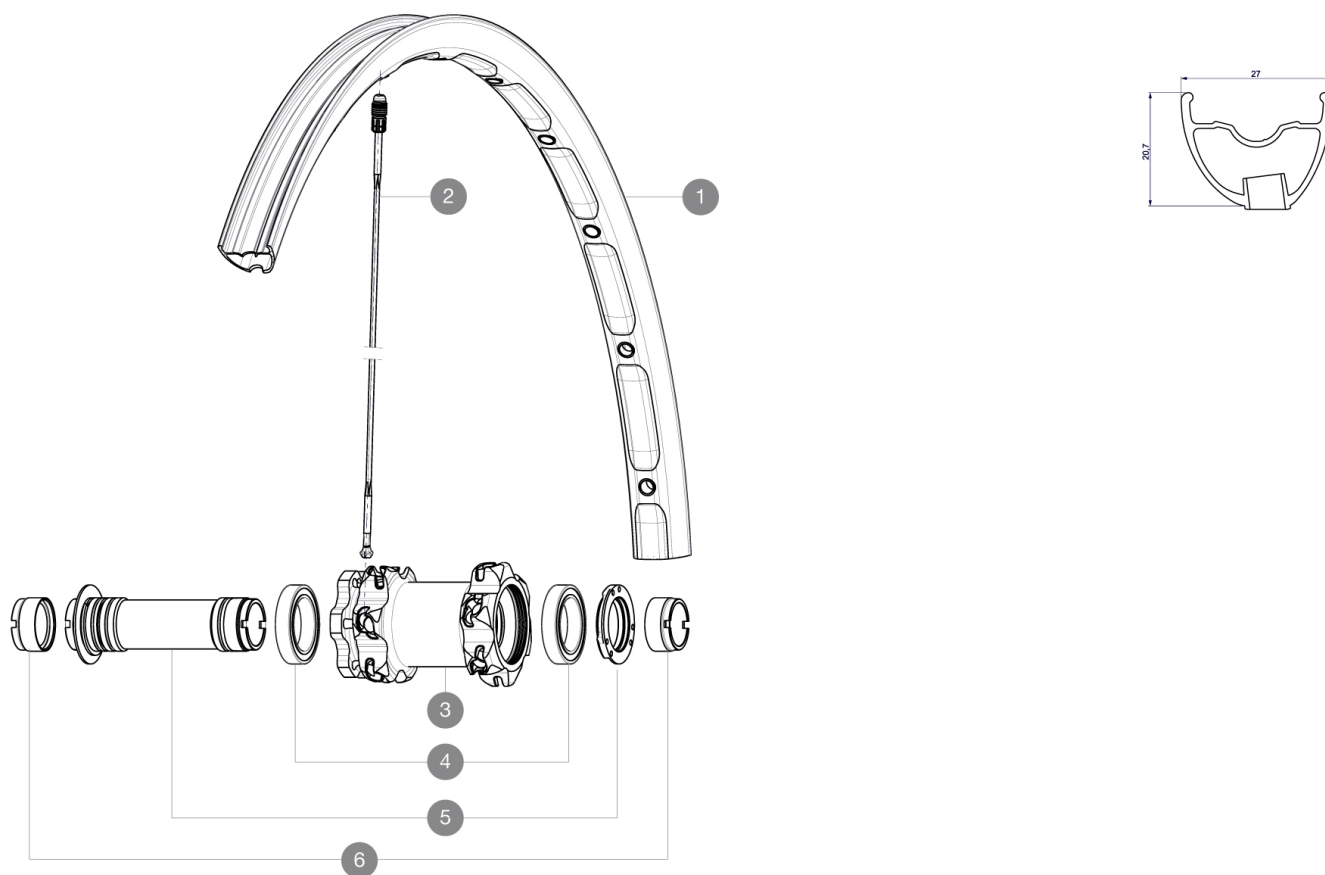

MAVIC Crossmax XL pro Ltd 27.5 WTS

1
2016
FRONT

Recommended weight limit : 120kg

REFERENCES WHEELS

RIMS

VALVE HOLE (MM): 6,5 :

1	V2313910	"KIT FRONT RIM CROSSMAX XL PRO LTD 27,5""
---	----------	---

SPOKES

2	36674901	KIT 12 FT XMAX END/FT-NDS DEEMAX PRO 27,5" ALU SPK 275mm
---	----------	--

HUB SHELLS

3	N/A	HUB BODY
3	N/A	HUB BODY
4	M40179	FRONT BEARING 25x37x7 20mm AXLE
5	30870501	FRONT AXLE 20mm CROSSMAX + DEEMAX ULTI 2012

ADAPTERS

6	12982901	ADAPTER Ft 20x110mm
---	----------	---------------------

MAVIC *Crossmax XL pro Ltd 27.5 WTS***Specifications****SPOKES**

• Shape : straight pull, bladed

WHEEL WEIGHTS

Wheel weight