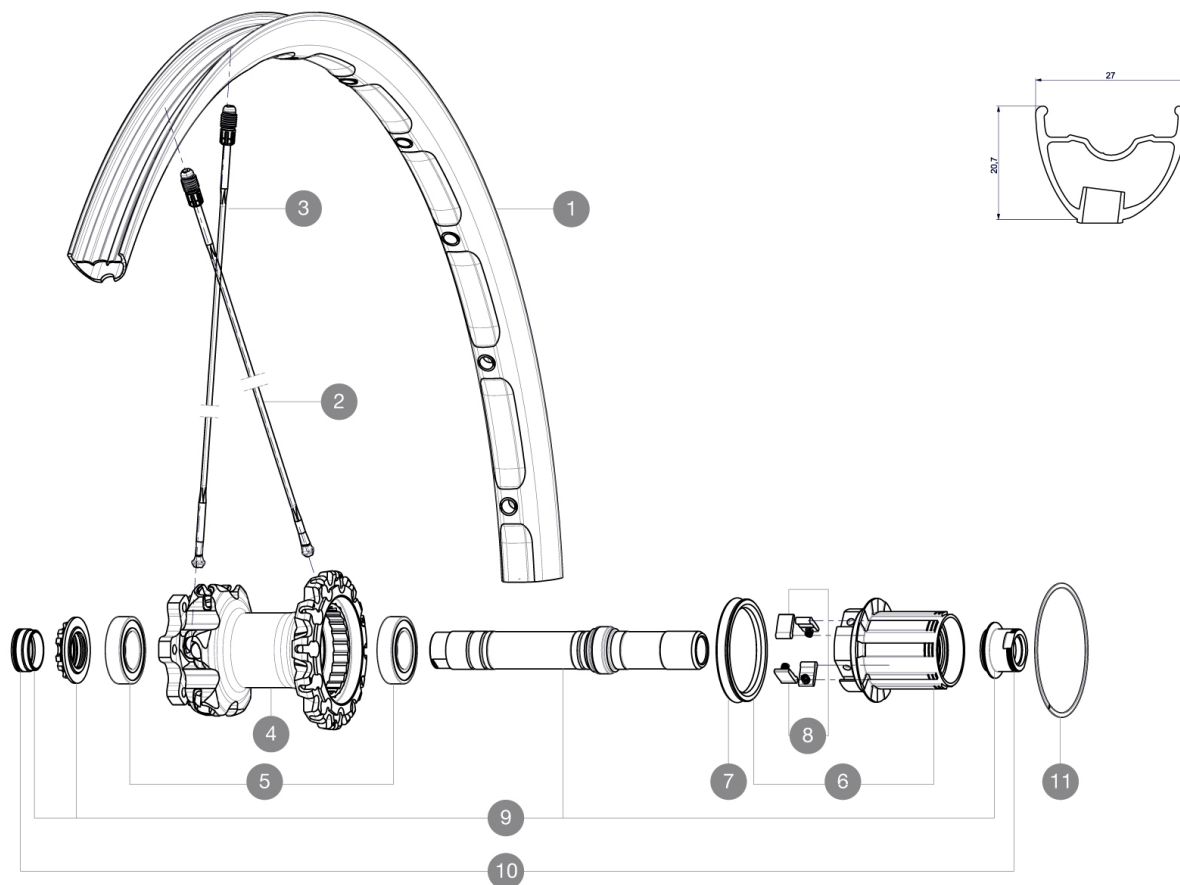

For a longer longevity of the wheel, Mavic recommends that the total weight supported by the wheels doesn't exceed 120kg, bike included

参照ホイール

## RIMS

バルブ穴径 (MM) : 6,5 :

1	V2314013	KIT REAR RIM CROSSMAX XL PRO LIMITED 27.5"
---	----------	--

## SPOKES

2	36675101	"10 SPOKES DRIVE SIDE CROSSMAX SLR/ENDURO 650b/27,5"
3	36674901	"10 SPOKES FRONT CROSSMAX SLR/ENDURO 650b/27,5" 274mm"

### スポーク

•Shape : straight pull, bladed