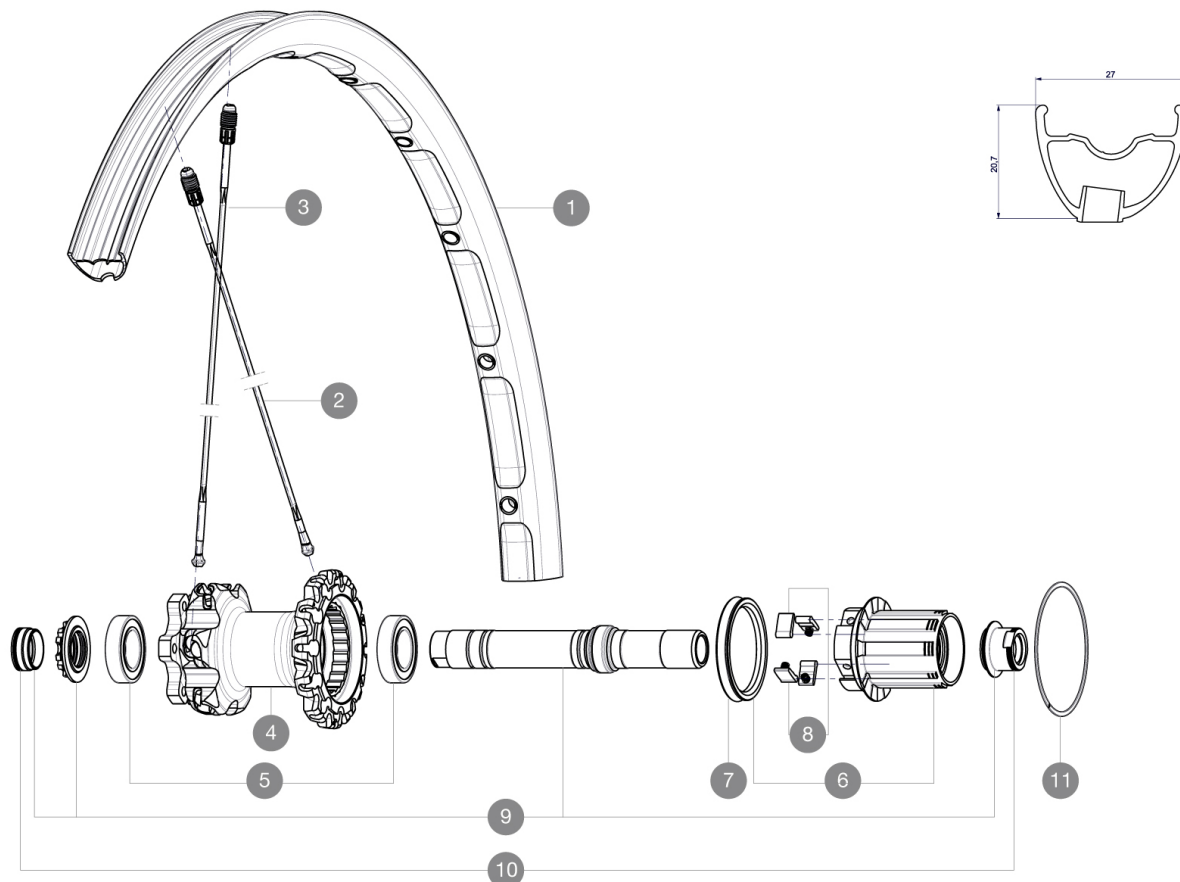

MAVIC Crossmax XL pro Ltd 27.5 WTS

1
2016
REAR

Recommended weight limit : 120kg

REFERENCES WHEELS

RIMS

VALVE HOLE (MM): 6,5 :

1 V2314013 "KIT REAR RIM CROSSMAX XL PRO LTD 27,5""

SPOKES

2 36675101 "KIT 10 DS XMAX SLR/END/PRO/DEEMAX PRO 27,5"" SPK 251,5mm"
3 36674901 KIT 12 FT XMAX END/FT-NDS DEEMAX PRO 27,5" ALU SPK 275mm

HUB SHELLS

4 N/A HUB BODY
5 M40076 HUB BEARINGS 17x30x7 6903 x 2
6 35126001 ITS-4 FREEWHEEL BODY + SEAL 2013 (NO PAWLS)
7 99610701 ITS-4 FREEWHEEL SEAL
8 99610601 PAWLS KIT FOR ITS-4 (OR TS-2)
9 30870401 REAR QRM + AXLE KIT ITS4 135mm from 2012
11 30871801 ELASTIC RING 56mm diam. ITS-4 20 SPOKES

ADAPTERS

10 30872201 FRAME SUPPORT ITS-4 135mm REAR AXLE > 2012

MAVIC *Crossmax XL pro Ltd 27.5 WTS***Specifications****SPOKES**

• Shape : straight pull, bladed

WHEEL WEIGHTS

Wheel weight