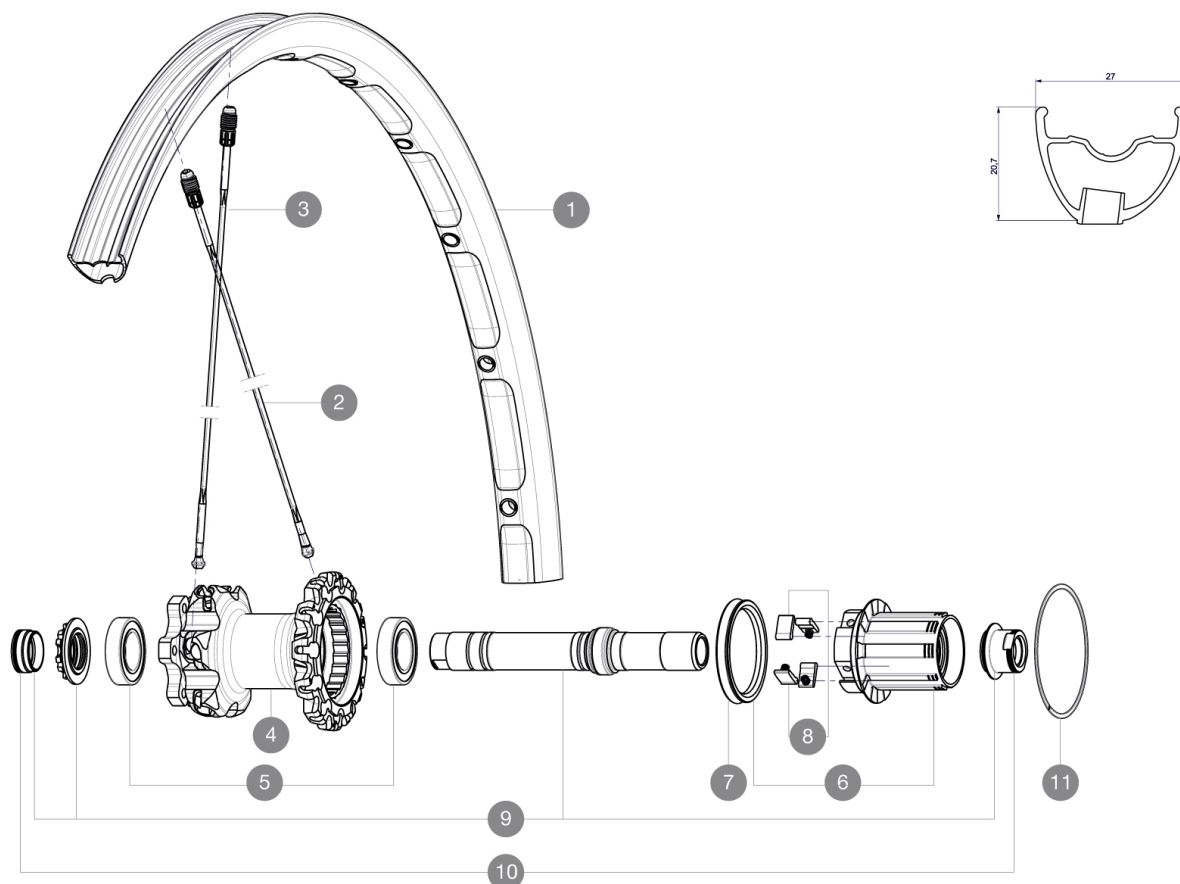

MAVIC Crossmax XL pro Ltd 27.5 WTS

1
2016
REAR

Recommended weight limit : 120kg

REFERENCES WHEELS

RIMS

VALVE HOLE (MM): 6,5 :

1	V2314013	"KIT REAR RIM CROSSMAX XL PRO LTD 27,5""
---	----------	--

SPOKES

2	36675101	"KIT 10 DS XMAX SLR/END/PRO/DEEMAX PRO 27,5"" SPK 251,5mm"
3	36674901	KIT 12 FT XMAX END/FT-NDS DEEMAX PRO 27,5" ALU SPK 275mm

HUB SHELLS

4	N/A	HUB BODY
5	M40076	HUB BEARINGS 17x30x7 6903 x 2
6	35126001	ITS-4 FREEWHEEL BODY + SEAL 2013 (NO PAWLS)
7	99610701	ITS-4 FREEWHEEL SEAL
8	99610601	PAWLS KIT FOR ITS-4 (OR TS-2)
9	30870401	REAR QRM + AXLE KIT ITS4 135mm from 2012
11	30871801	ELASTIC RING 56mm diam. ITS-4 20 SPOKES

ADAPTERS

10	30872201	FRAME SUPPORT ITS-4 135mm REAR AXLE > 2012
----	----------	--

MAVIC *Crossmax XL pro Ltd 27.5 WTS***Specifications****SPOKES**

• Shape : straight pull, bladed

WHEEL WEIGHTS

Wheel weight