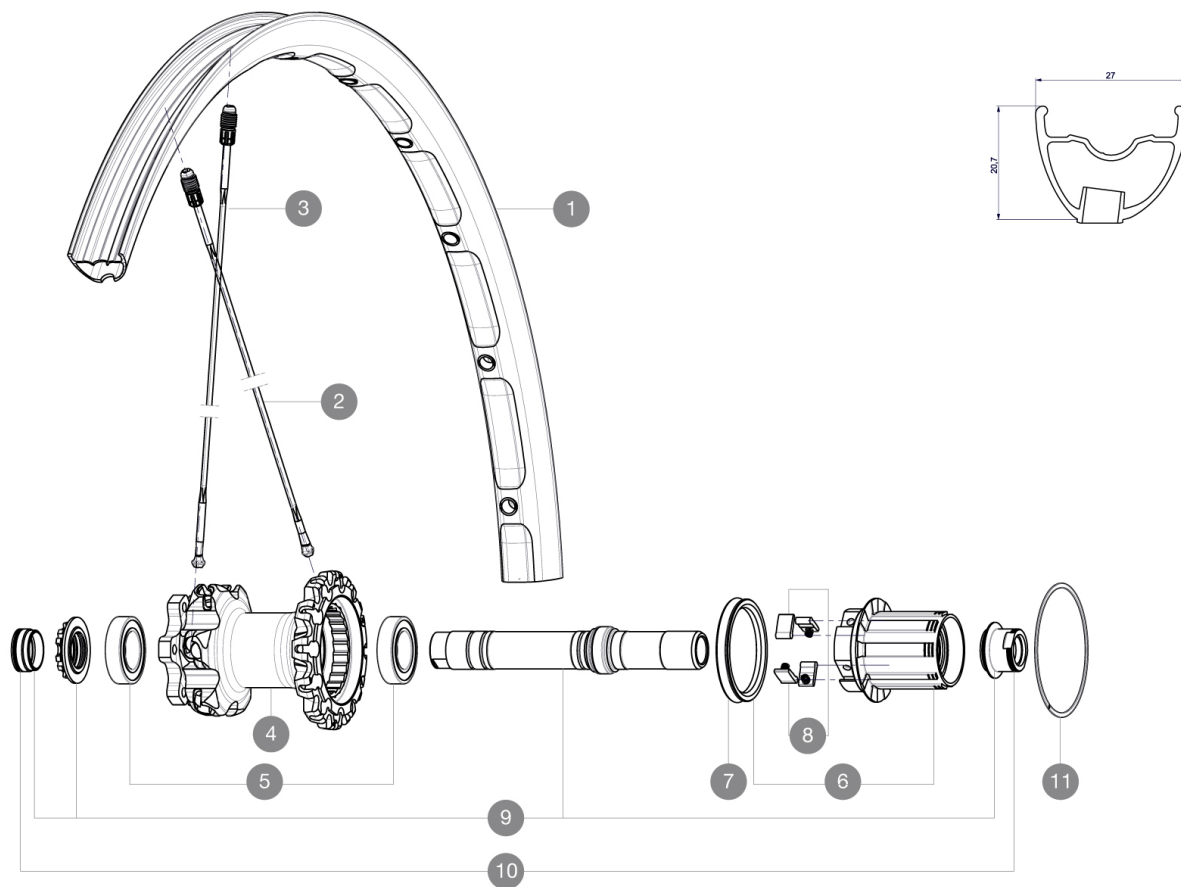

MAVIC Crossmax XL pro Ltd 27.5 WTS

1
2016
REAR

Per garantire la massima affidabilità delle vostre ruote, Mavic raccomanda di non superare il peso massimo di 120kg supportato dalle ruote, bici inclu

REFERENZE RUOTE

RIMS

Ø FORO VALVOLA (MM): 6,5 :

1 V2314013 KIT REAR RIM CROSSMAX XL PRO LIMITED 27.5"

SPOKES

2 36675101 "10 SPOKES DRIVE SIDE CROSSMAX SLR/ENDURO 650b/27,5" 251,5m
3 36674901 "12 SPOKES FRONT CROSSMAX SLR/ENDURO 650b/27,5" 274mm"

HUB SHELLS

4	N/A	CORPO MOZZO
5	M40076	HUB BEARINGS 17x30x7 6903 x 2
6	35126001	ITS-4 FREEWHEEL BODY + SEAL 2013 (WITHOUT PAWLS)
7	99610701	ITS4 SEAL
8	99610601	ITS4 PAWLS KIT
9	30870401	REAR AXLE KIT ITS4 135mm D6T/DCL 2012
11	30871801	ELASTIC RING 56mm diam.

ADAPTERS

10 30872201 FORK REST ITS-4 135mm REAR AXLE > 2012

MAVIC *Crossmax XL pro Ltd 27.5 WTS***Specifications****RAGGI**

• **Forma** : a testa dritta, profilati

PESI RUOTE

Peso della ruota