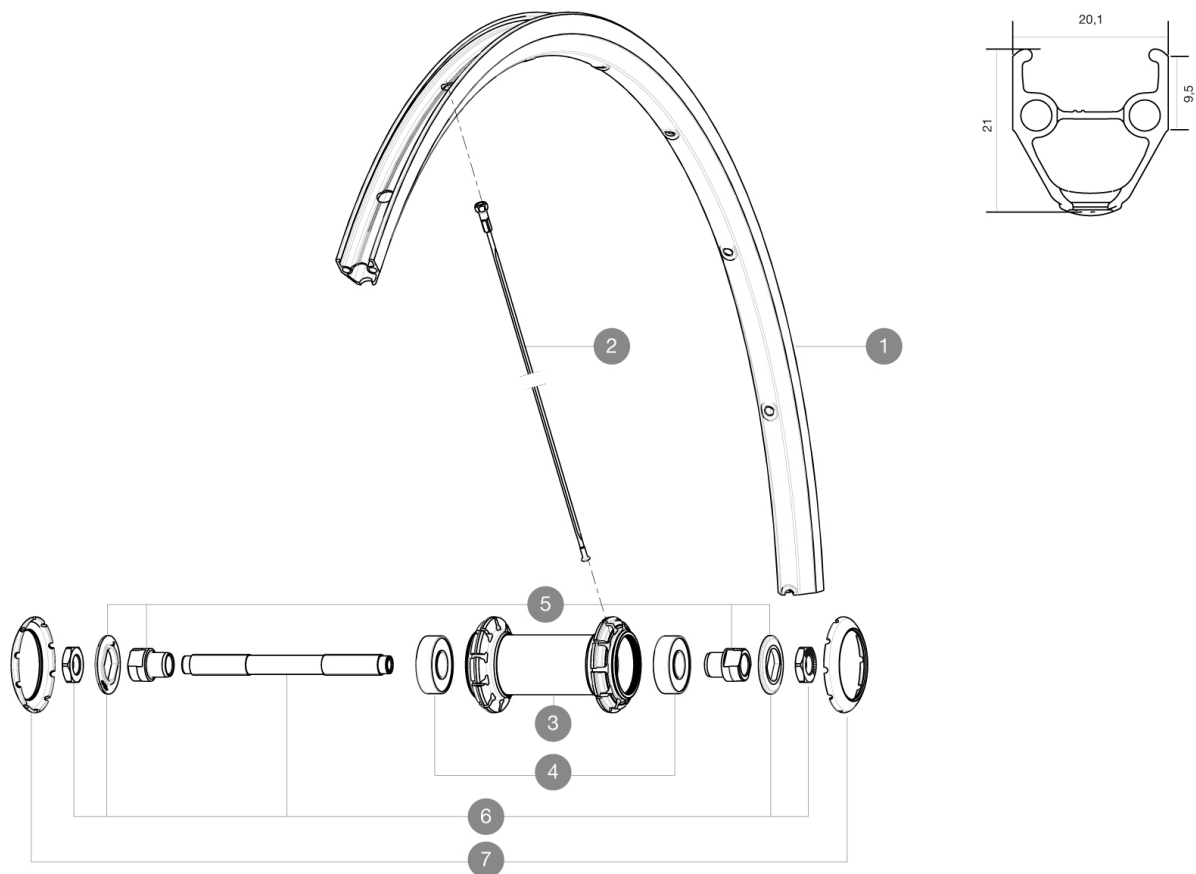

## RIMS

VALVE HOLE  $\bar{A}$  (MM): 6,5 :

1	V2403015	KIT FRONT/REAR RIM AKSIUM
---	----------	---------------------------

### RIMS

- **Material** : S6000 Aluminum
- **Material** : S6000 Aluminum
- **Height** : 21 mm
- **Height** : 21 mm
- **Joint** : pinned
- **Joint** : pinned
- **Drilling** : traditional with H2 reinforcement
- **Drilling** : traditional with H2 reinforcement
- **Brake track** : UB Control
- **Brake track** : UB Control
- **Valve hole diameter** : 6.5 mm
- **Valve hole diameter** : 6.5 mm
- **Tire** : clincher
- **Tire** : clincher
- **Internal width** : 15mm
- **Internal width** : 15mm
- **ETRTO size** : 622x15C
- **ETRTO size** : 622x15C

### SPOKES

- **Material** : steel
- **Material** : steel
- **Shape** : straight pull, round
- **Shape** : straight pull, round
- **Nipples** : brass, ABS
- **Nipples** : steel, ABS
- **Count** : 20 front and rear
- **Count** : 20 front and rear
- **Lacing** : radial front and rear non-drive side, crossed 2 rear drive side
- **Lacing** : radial front and rear non-drive side, crossed 2 rear drive side

### WHEEL WEIGHTS

Wheel weight 865