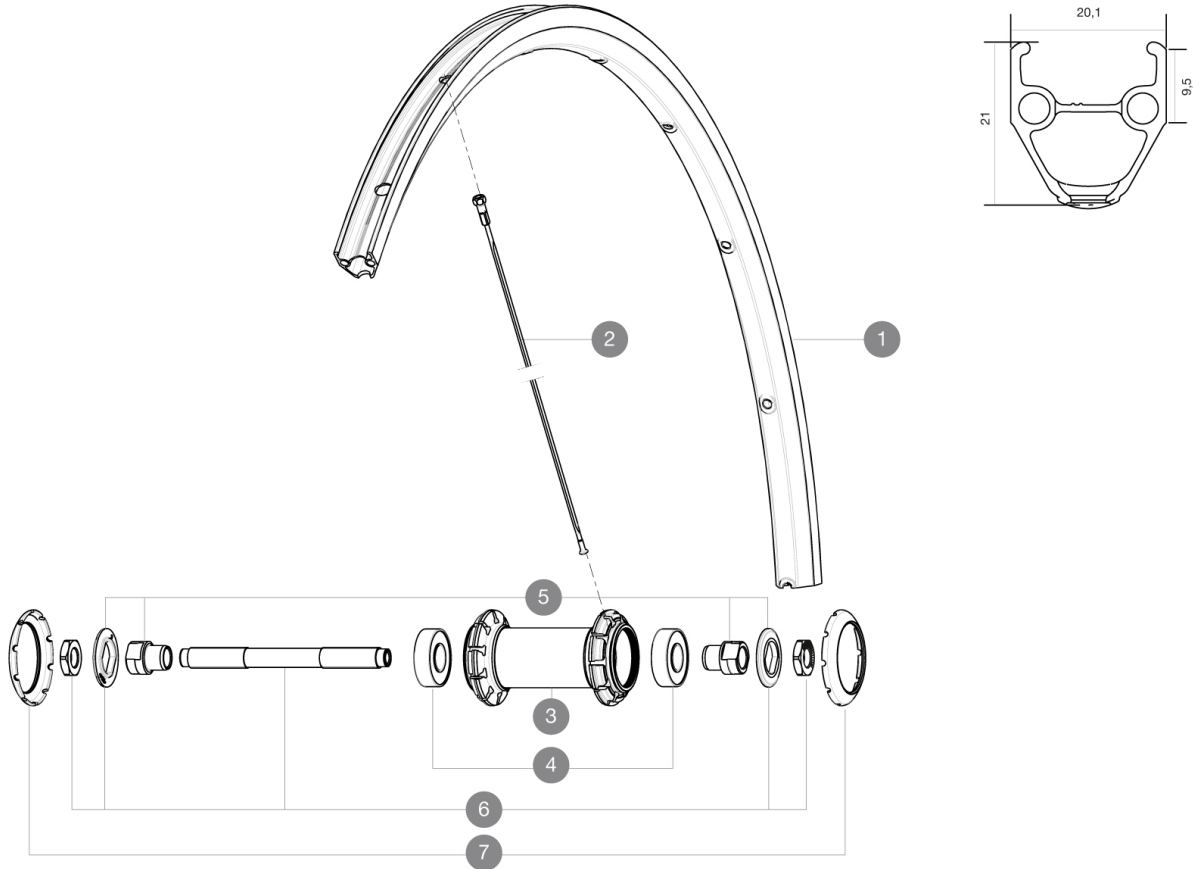

## RIMS

VALVE HOLE  $\bar{A}$  (MM): 6,5 :

1	V2403015	KIT FRONT/REAR RIM AKSIUM
---	----------	---------------------------

### RIMS

- **Material** : S6000 Aluminum
- **Material** : S6000 Aluminum
- **Height** : 21 mm
- **Height** : 21 mm
- **Joint** : pinned
- **Joint** : pinned
- **Drilling** : traditional with H2 reinforcement
- **Drilling** : traditional with H2 reinforcement
- **Brake track** : UB Control
- **Brake track** : UB Control
- **Valve hole diameter** : 6.5 mm
- **Valve hole diameter** : 6.5 mm
- **Tire** : clincher
- **Tire** : clincher
- **Internal width** : 15mm
- **Internal width** : 15mm
- **ETRTO size** : 622x15C
- **ETRTO size** : 622x15C

### SPOKES

- **Material** : steel
- **Material** : steel
- **Shape** : straight pull, round
- **Shape** : straight pull, round
- **Nipples** : brass, ABS
- **Nipples** : steel, ABS
- **Count** : 20 front and rear
- **Count** : 20 front and rear
- **Lacing** : radial front and rear non-drive side, crossed 2 rear drive side
- **Lacing** : radial front and rear non-drive side, crossed 2 rear drive side

### WHEEL WEIGHTS

Wheel weight 865