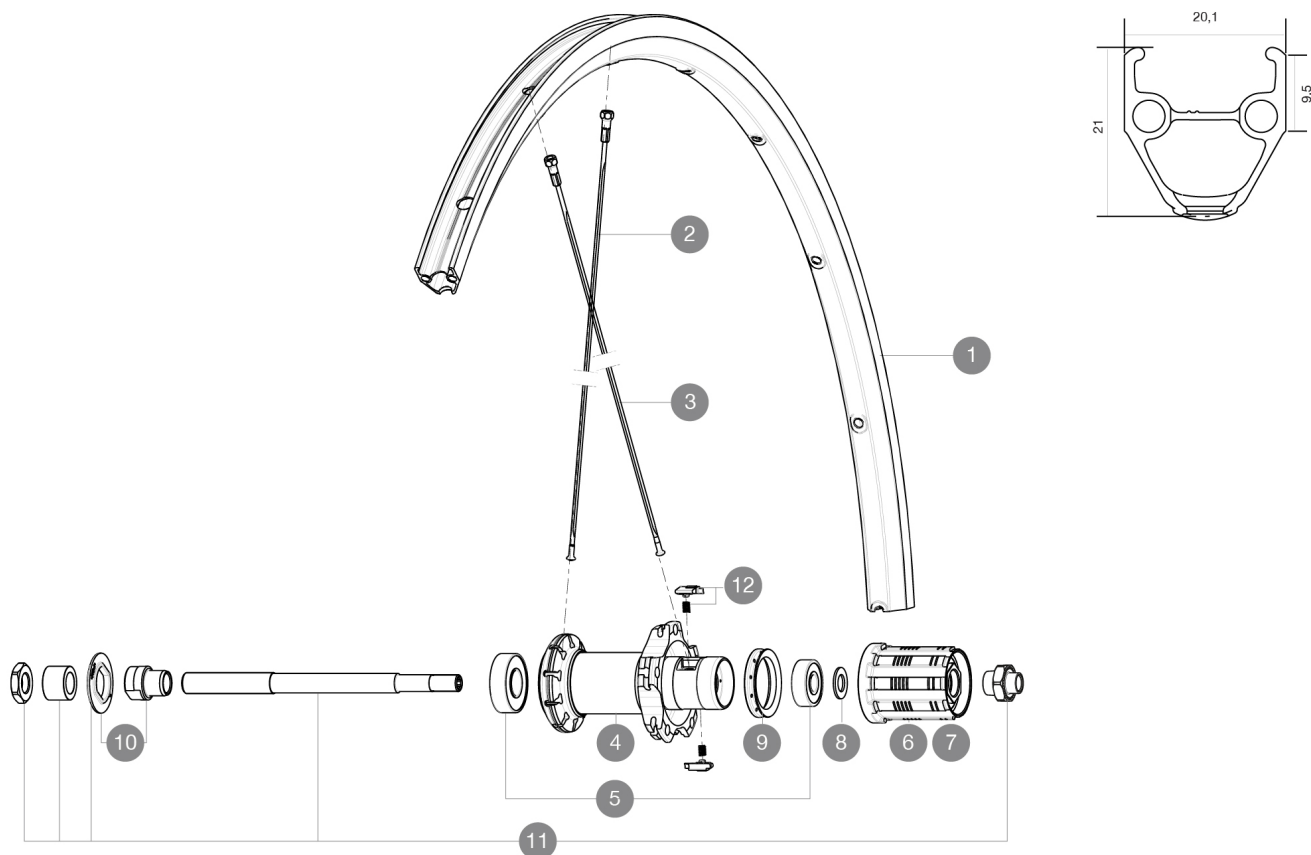

## RIMS

VALVE HOLE  $\bar{A}$  (MM): 6,5 :

1	V2403015	KIT FRONT/REAR RIM AKSIUM
---	----------	---------------------------

### RIMS

- **Material** : S6000 Aluminum
- **Material** : S6000 Aluminum
- **Height** : 21 mm
- **Height** : 21 mm
- **Joint** : pinned
- **Joint** : pinned
- **Drilling** : traditional with H2 reinforcement
- **Drilling** : traditional with H2 reinforcement
- **Brake track** : UB Control
- **Brake track** : UB Control
- **Valve hole diameter** : 6.5 mm
- **Valve hole diameter** : 6.5 mm
- **Tire** : clincher
- **Tire** : clincher
- **Internal width** : 15mm
- **Internal width** : 15mm
- **ETRTO size** : 622x15C
- **ETRTO size** : 622x15C

### SPOKES

- **Material** : steel
- **Material** : steel
- **Shape** : straight pull, round
- **Shape** : straight pull, round
- **Nipples** : steel, ABS
- **Nipples** : brass, ABS
- **Count** : 20 front and rear
- **Count** : 20 front and rear
- **Lacing** : radial front and rear non-drive side, crossed 2 rear drive side
- **Lacing** : radial front and rear non-drive side, crossed 2 rear drive side

### WHEEL WEIGHTS

Wheel weight 1015