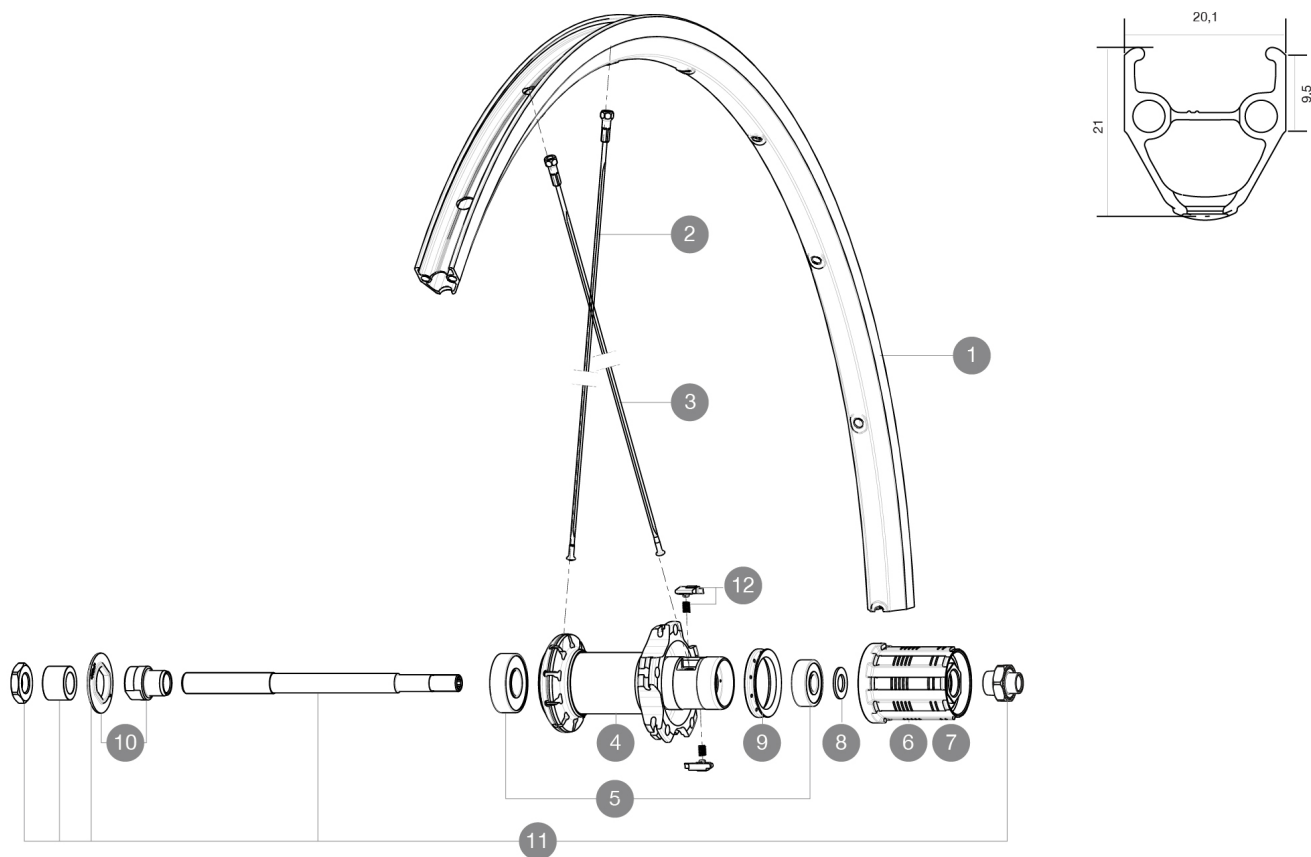

## RIMS

VALVE HOLE  $\bar{A}$  (MM): 6,5 :

|   |          |                           |
|---|----------|---------------------------|
| 1 | V2403015 | KIT FRONT/REAR RIM AKSIUM |
|---|----------|---------------------------|

### RIMS

- Material : S6000 Aluminum
- Material : S6000 Aluminum
- Height : 21 mm
- Height : 21 mm
- Joint : pinned
- Joint : pinned
- Drilling : traditional with H2 reinforcement
- Drilling : traditional with H2 reinforcement
- Brake track : UB Control
- Brake track : UB Control
- Valve hole diameter : 6.5 mm
- Valve hole diameter : 6.5 mm
- Tire : clincher
- Tire : clincher
- Internal width : 15mm
- Internal width : 15mm
- ETRTO size : 622x15C
- ETRTO size : 622x15C

### SPOKES

- Material : steel
- Material : steel
- Shape : straight pull, round
- Shape : straight pull, round
- Nipples : steel, ABS
- Nipples : brass, ABS
- Count : 20 front and rear
- Count : 20 front and rear
- Lacing : radial front and rear non-drive side, crossed 2 rear drive side
- Lacing : radial front and rear non-drive side, crossed 2 rear drive side

### WHEEL WEIGHTS

Wheel weight 1015