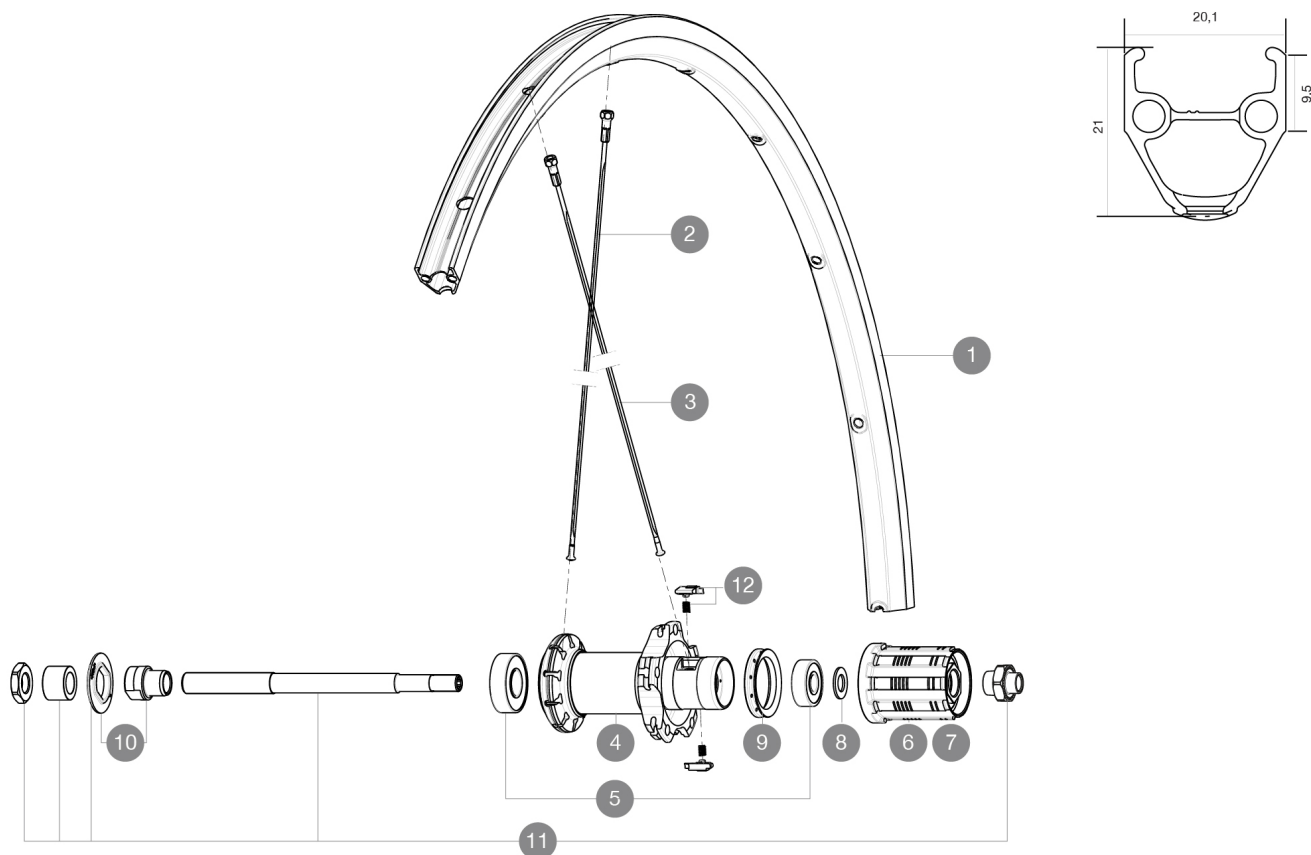

## RIMS

VALVE HOLE  $\bar{A}$  (MM): 6,5 :

1	V2403015	KIT FRONT/REAR RIM AKSIUM
---	----------	---------------------------

### RIMS

- **Material** : S6000 Aluminum
- **Material** : S6000 Aluminum
- **Height** : 21 mm
- **Height** : 21 mm
- **Joint** : pinned
- **Joint** : pinned
- **Drilling** : traditional with H2 reinforcement
- **Drilling** : traditional with H2 reinforcement
- **Brake track** : UB Control
- **Brake track** : UB Control
- **Valve hole diameter** : 6.5 mm
- **Valve hole diameter** : 6.5 mm
- **Tire** : clincher
- **Tire** : clincher
- **Internal width** : 15mm
- **Internal width** : 15mm
- **ETRTO size** : 622x15C
- **ETRTO size** : 622x15C

### SPOKES

- **Material** : steel
- **Material** : steel
- **Shape** : straight pull, round
- **Shape** : straight pull, round
- **Nipples** : brass, ABS
- **Nipples** : steel, ABS
- **Count** : 20 front and rear
- **Count** : 20 front and rear
- **Lacing** : radial front and rear non-drive side, crossed 2 rear drive side
- **Lacing** : radial front and rear non-drive side, crossed 2 rear drive side

### WHEEL WEIGHTS

Wheel weight 1015