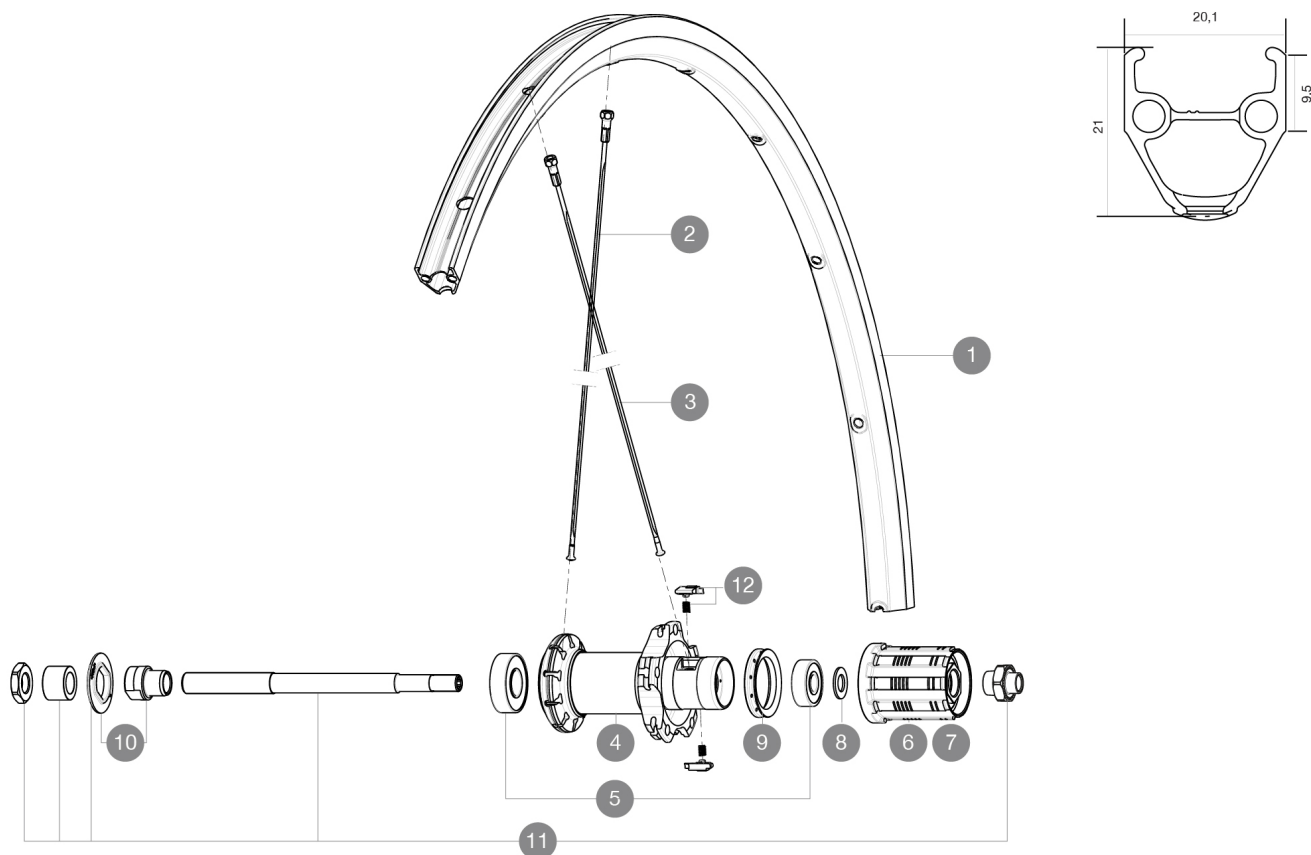

RIMS

VALVE HOLE \bar{A} (MM): 6,5 :

1	V2403015	KIT FRONT/REAR RIM AKSIUM
---	----------	---------------------------

SPOKES

2	V2272701	KIT 10 FT/NDS AKSIUM RND SPK 283mm (OEM only)
3	10845001	KIT 10 DS AKSIUM STEEL AERO SPOKES 299mm

Specifications

RIMS

- **Material** : S6000 Aluminum
- **Material** : S6000 Aluminum
- **Height** : 21 mm
- **Height** : 21 mm
- **Joint** : pinned
- **Joint** : pinned
- **Drilling** : traditional with H2 reinforcement
- **Drilling** : traditional with H2 reinforcement
- **Brake track** : UB Control
- **Brake track** : UB Control
- **Valve hole diameter** : 6.5 mm
- **Valve hole diameter** : 6.5 mm
- **Tire** : clincher
- **Tire** : clincher
- **Internal width** : 15mm
- **Internal width** : 15mm
- **ETRTO size** : 622x15C
- **ETRTO size** : 622x15C

SPOKES

- **Material** : steel
- **Material** : steel
- **Shape** : straight pull, round
- **Shape** : straight pull, round
- **Nipples** : brass, ABS
- **Nipples** : steel, ABS
- **Count** : 20 front and rear
- **Count** : 20 front and rear
- **Lacing** : radial front and rear non-drive side, crossed 2 rear drive side
- **Lacing** : radial front and rear non-drive side, crossed 2 rear drive side

VERSIONS

- **Color** : Black only
- **Color** : Black only

WHEEL WEIGHTS

Wheel weight 1015