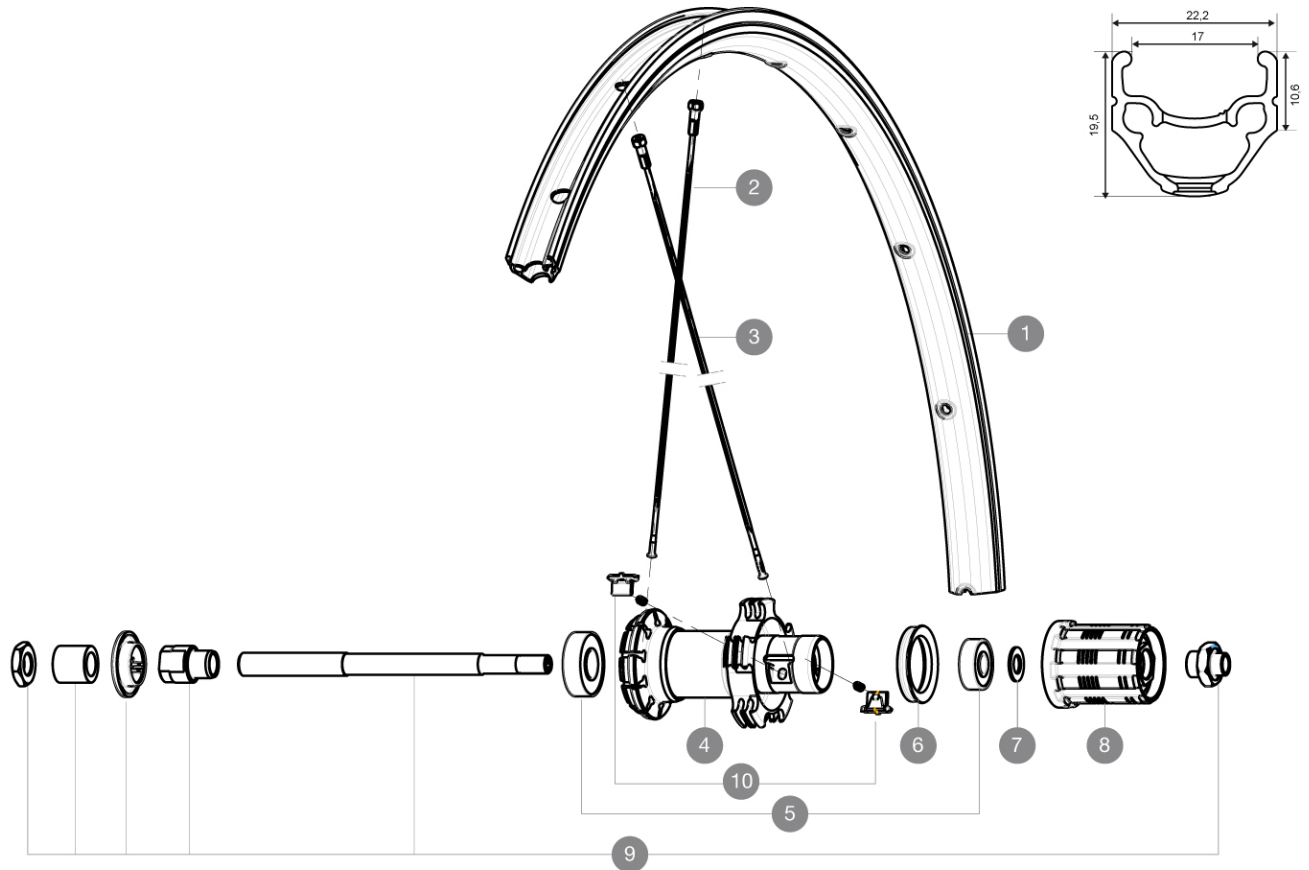

MAVIC **CROSSRIDE UB 26**

ASTM CATEGORY 3 : offroad with jumps less than 61cm

Recommended weight limit : 120kg

For a longer longevity of the wheel, Mavic recommends that the total weight supported by the wheels doesn't exceed 150kg, bike included

Maximum tyre pressure: 2.95bar/43PSI with a 52mm tyre - 1.55bar/22PSI with a 125mm tyre

Maximum tyre pressure: 3.2bar/46PSI with a 47mm tyre - 2.85bar/41PSI with a 64mm tyre

ETRTO recommended tyre sizes: 25mm to 52mm (1" to 2.05")

REFERENCES WHEELS

R83701 CROSSRIDE RB 26 QR M10

**RIMS**

VALVE HOLE (MM): 8,5 WITH POP OFF REDUCER :

1 12021815 KIT FRONT/REAR CROSSRIDE UB 2011 RIM

SPOKES

2 99606901 KIT 10 FT/NDS CROSSRIDE UB 08 BLACK SPOKE
3 99607001 KIT 10 DS CROSSRIDE UB 08 BLACK SPOKE 276mm