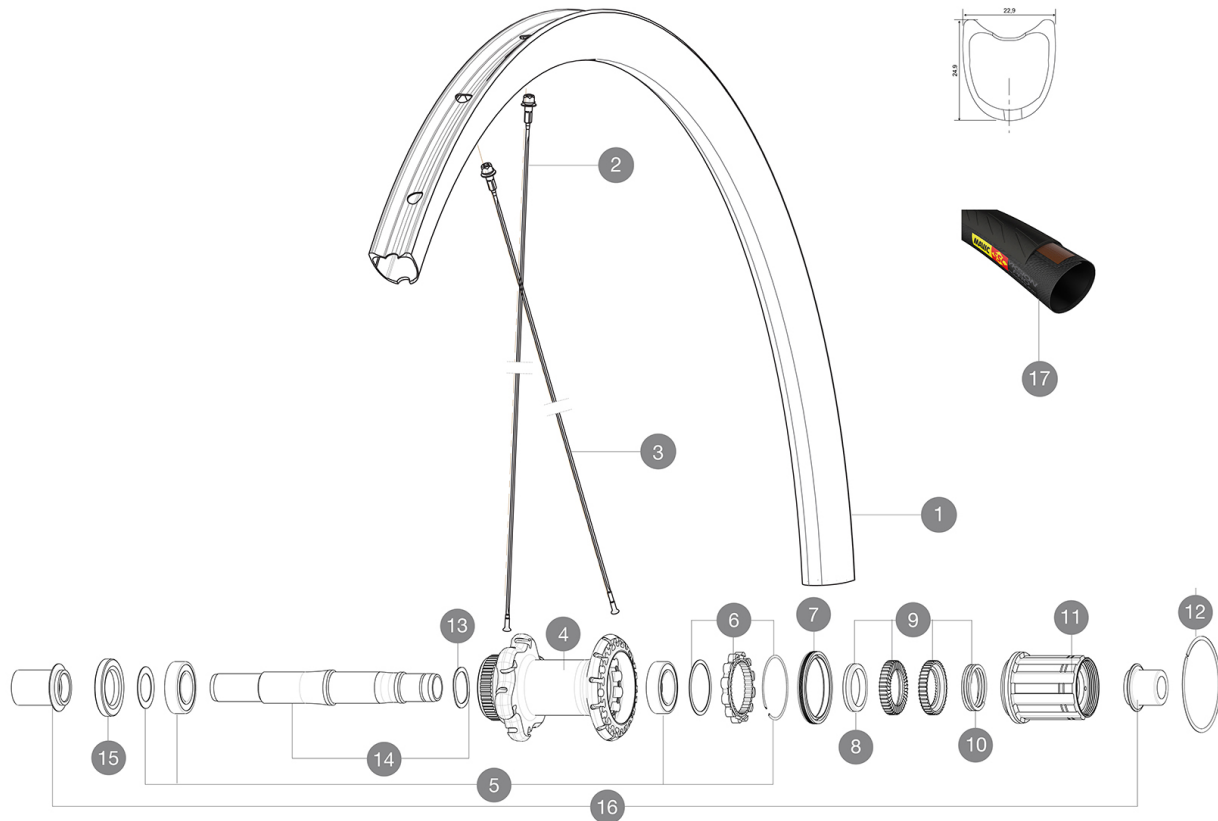

# Ksyrium Pro Carbon SL T Disc

## 参照ホイール

R78201 KsyProCarbSLTDiscCLRr

ASTM CATEGORY 2 : road and offroad with jumps less than 15cm  
 For a longer longevity of the wheel, Mavic recommends that the total weight supported by the wheels doesn't exceed 120kg, bike included  
 23mm  
 Recommended tyre sizes: 25 to 52 mm  
 23mm 8.7 bars - 125 psi, 25mm 7.7 bars - 110 psi  
 Max. Pressure: 25mm 7.7 bars - 110 PSI

### RIMS

バルブ穴径 (MM) : 6.5 :

1	V2404113	REAR RIM KSYRIUM PRO CARB SL DISC Tub
---	----------	---------------------------------------

### HUB SHELLS

4	N/A	HUB BODY
5	V2560201	KIT ID360 BEARINGS 15/28/7 + 17/28/7
6	V2252701	KIT ID360 INSERT SHAPED EAR LOBE > 2017
7	V2251601	ID360 SEAL + GREASE
8	V2500501	Kit 3 ID360 pad for noise reduction
9	V2251701	ID360 2 RATCHETS + SPRING + GREASE
10	V2251801	KIT 3 ID360 ROAD SPRINGS
11	V3430101	HG11 Freewheel Body ID360
12	V2252201	KIT 2 REAR HUB RETENTION RINGS 48mm
13	V2251501	3 ID360 WAVE WASHERS
14	V2251401	ID360 AXLE DISC CL
15	V2251101	KIT ID360 HUB THREADED CAP DISC CENTER LOCK