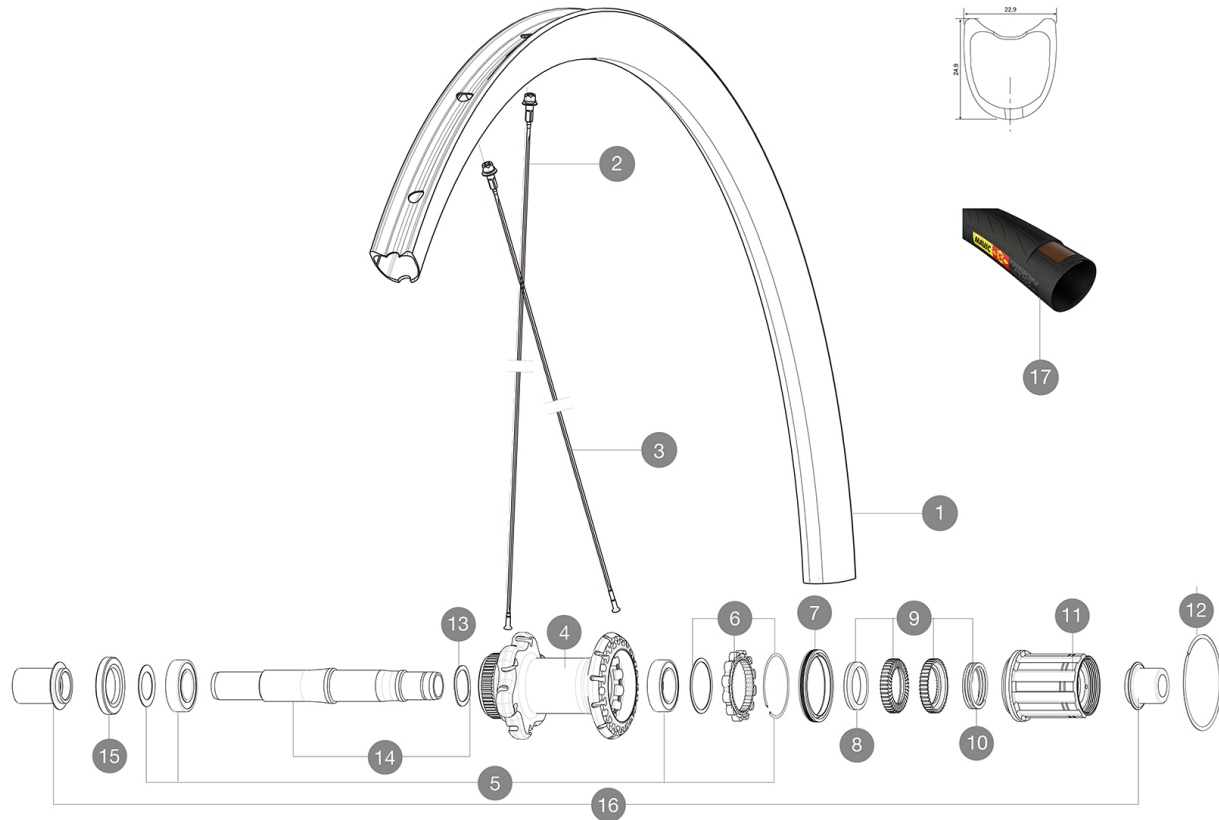

MAVIC Ksyrium Pro Carbon SL T Disc

ASTM CATEGORY 2 : road and offroad with jumps less than 15cm
 Recommended weight limit : 120kg
 Recommended tyre sizes: 23 to 32 mm
 Recommended tyre sizes: 25 to 52 mm
 Max. Pressure: 23mm 8.7 bars - 125 psi, 25/28mm 7.7 bars - 110 psi
 Max. Pressure: 25mm 7.7 bars - 110 PSI

REFERENCES WHEELS

R78201 KsyProCarbSLTDiscCLRr

RIMS

VALVE HOLE \bar{A} (MM): 6,5 :

1 V2404113 KIT REAR RIM KSYRIUM PRO CARBON SL DISC TUB

TYRES

17 37804625 Yksion ProPowerTub SSC

ADAPTERS

Specifications

RIMS

- **Material** : 3K carbon fibers
 - **Height** : 25mm
 - **Drilling** : traditional
 - **Material** : 3K carbon fibers
 - **Material** : 3K carbon fibers
- Disc brake specific profile
- **Valve hole diameter** : 6.5 mm
 - **Tyre** : tubular
 - **ETRTO size** : 28" tubular
 - **Height** : 25mm
 - **Height** : 25mm
 - **Recommended tyre sizes** : 25 to 52 mm
 - **Drilling** : traditional
 - **Drilling** : traditional
- Disc brake specific profile
Disc brake specific profile
- **Valve hole diameter** : 6.5 mm
 - **Valve hole diameter** : 6.5 mm
 - **Tyre** : tubular
 - **Tyre** : tubular
 - **ETRTO size** : 28" tubular
 - **ETRTO size** : 28" tubular

SPOKES

- **Material** : steel
- **Shape** : straight pull, bladed, double butted
- **Nipples** : aluminum, ABS

Down Count: 24 front and rear date date: 2022-03-01

- **Material** : steel
- **Material** : steel