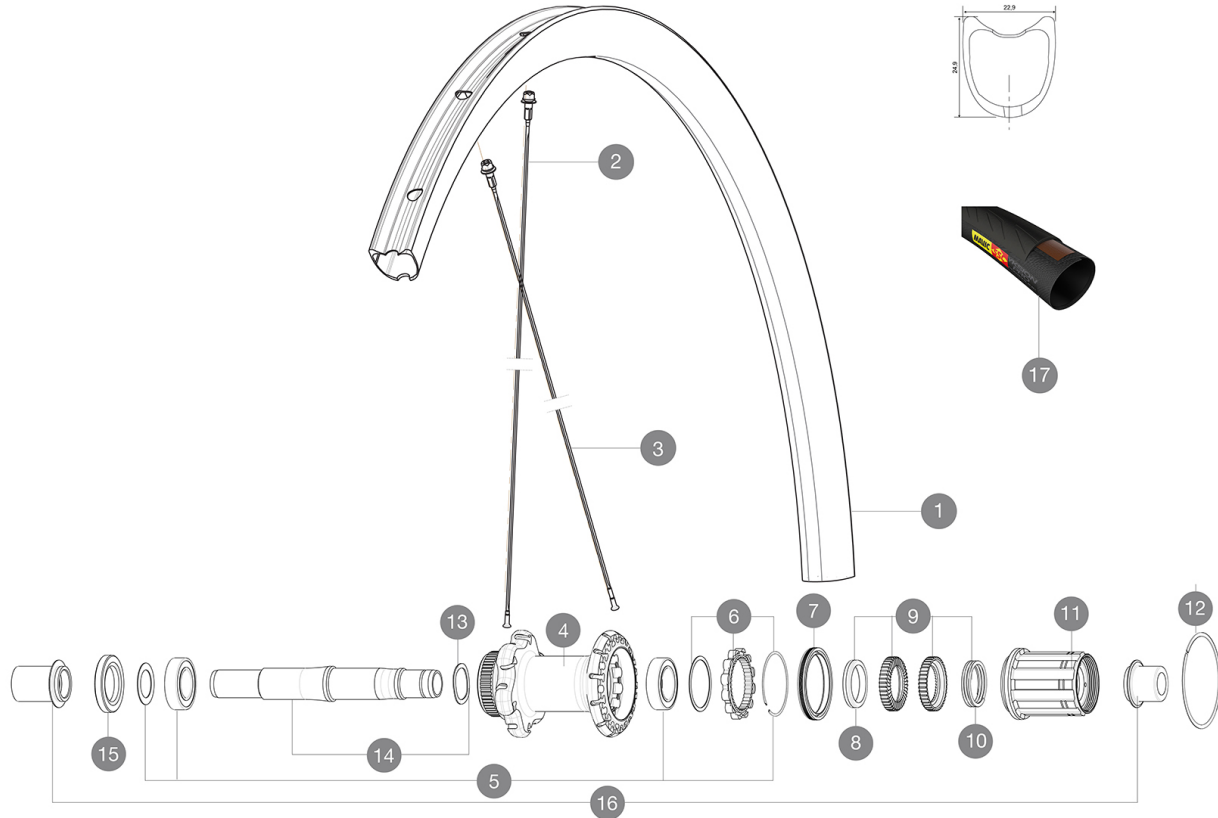

MAVIC Ksyrium Pro Carbon SL T Disc

ASTM CATEGORY 2 : road and offroad with jumps less than 15cm
 Recommended weight limit : 120kg
 Recommended tyre sizes: 23 to 32 mm
 Recommended tyre sizes: 25 to 52 mm
 Max. Pressure: 23mm 8.7 bars - 125 psi, 25/28mm 7.7 bars - 110 psi
 Max. Pressure: 25mm 7.7 bars - 110 PSI

REFERENCES WHEELS

R78201 KsyProCarbSLTDiscCLRr

RIMS

VALVE HOLE \bar{A} (MM): 6,5 :

1 V2404113 KIT REAR RIM KSYRIUM PRO CARBON SL DISC TUB

TYRES

17 37804625 Yksion ProPowerTub SSC

ADAPTERS

Specifications

RIMS

- **Material** : 3K carbon fibers
 - **Height** : 25mm
 - **Drilling** : traditional
 - **Material** : 3K carbon fibers
 - **Material** : 3K carbon fibers
- Disc brake specific profile
- **Valve hole diameter** : 6.5 mm
 - **Tyre** : tubular
 - **ETRTO size** : 28" tubular
 - **Height** : 25mm
 - **Height** : 25mm
 - **Recommended tyre sizes** : 25 to 52 mm
 - **Drilling** : traditional
 - **Drilling** : traditional
- Disc brake specific profile
Disc brake specific profile
- **Valve hole diameter** : 6.5 mm
 - **Valve hole diameter** : 6.5 mm
 - **Tyre** : tubular
 - **Tyre** : tubular
 - **ETRTO size** : 28" tubular
 - **ETRTO size** : 28" tubular

SPOKES

- **Material** : steel
- **Shape** : straight pull, bladed, double butted
- **Nipples** : aluminum, ABS

Down Count: 24 front and rear date date: 2022-03-01

- **Material** : steel
- **Material** : steel