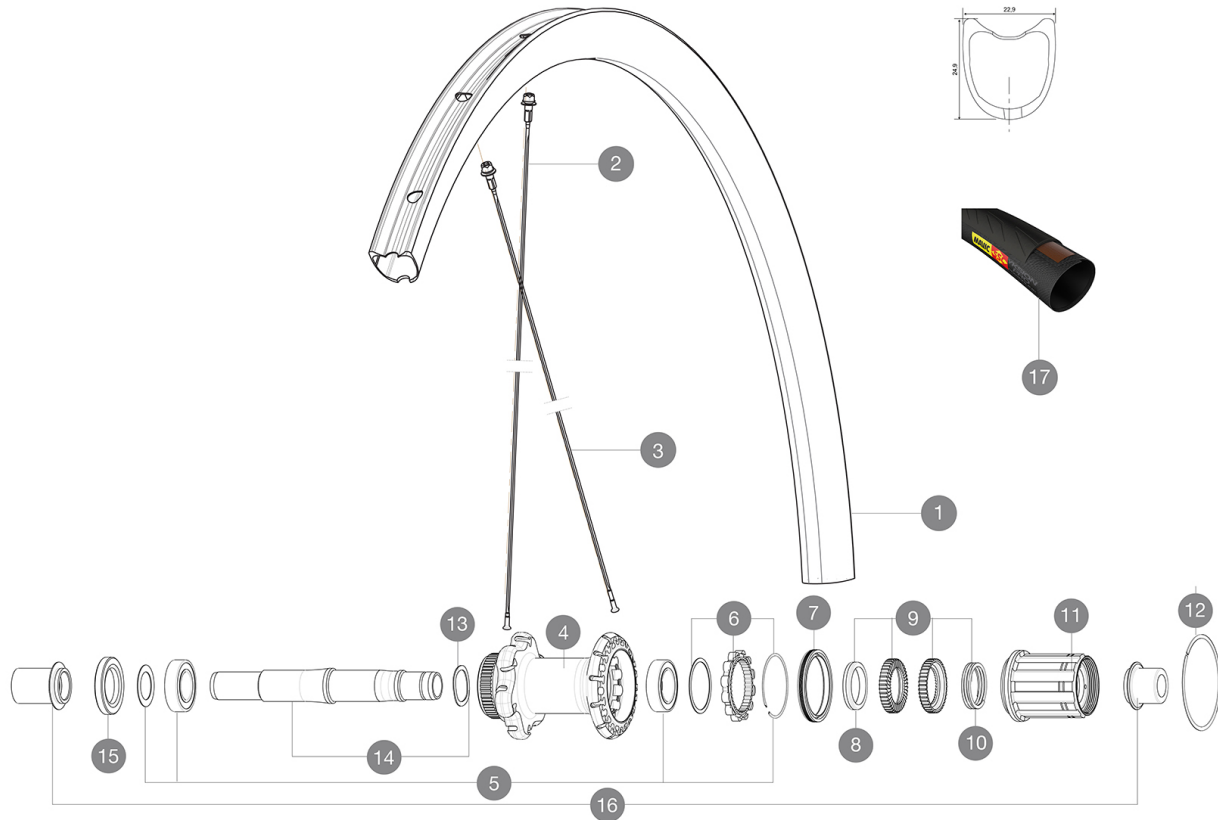

MAVIC Ksyrium Pro Carbon SL T Disc

ASTM CATEGORY 2 : road and offroad with jumps less than 15cm
 Recommended weight limit : 120kg
 Recommended tyre sizes: 23 to 32 mm
 Recommended tyre sizes: 25 to 52 mm
 Max. Pressure: 23mm 8.7 bars - 125 psi, 25/28mm 7.7 bars - 110 psi
 Max. Pressure: 25mm 7.7 bars - 110 PSI

REFERENCES WHEELS

R78201 KsyProCarbSLTDiscCLRr

RIMS

VALVE HOLE \bar{A} (MM): 6,5 :

1 V2404113 KIT REAR RIM KSYRIUM PRO CARBON SL DISC TUB

TYRES

17 37804625 Yksion ProPowerTub SSC

ADAPTERS

Specifications

RIMS

- **Material** : 3K carbon fibers
 - **Height** : 25mm
 - **Drilling** : traditional
 - **Material** : 3K carbon fibers
 - **Material** : 3K carbon fibers
- Disc brake specific profile
- **Valve hole diameter** : 6.5 mm
 - **Tyre** : tubular
 - **ETRTO size** : 28" tubular
 - **Height** : 25mm
 - **Height** : 25mm
 - **Recommended tyre sizes** : 25 to 52 mm
 - **Drilling** : traditional
 - **Drilling** : traditional
- Disc brake specific profile
- **Valve hole diameter** : 6.5 mm
 - **Valve hole diameter** : 6.5 mm
 - **Tyre** : tubular
 - **Tyre** : tubular
 - **ETRTO size** : 28" tubular
 - **ETRTO size** : 28" tubular

SPOKES

- **Material** : steel
- **Shape** : straight pull, bladed, double butted
- **Nipples** : aluminum, ABS

Down Count : 24 front and rear date date: 2022-03-01

- **Material** : steel
- **Material** : steel