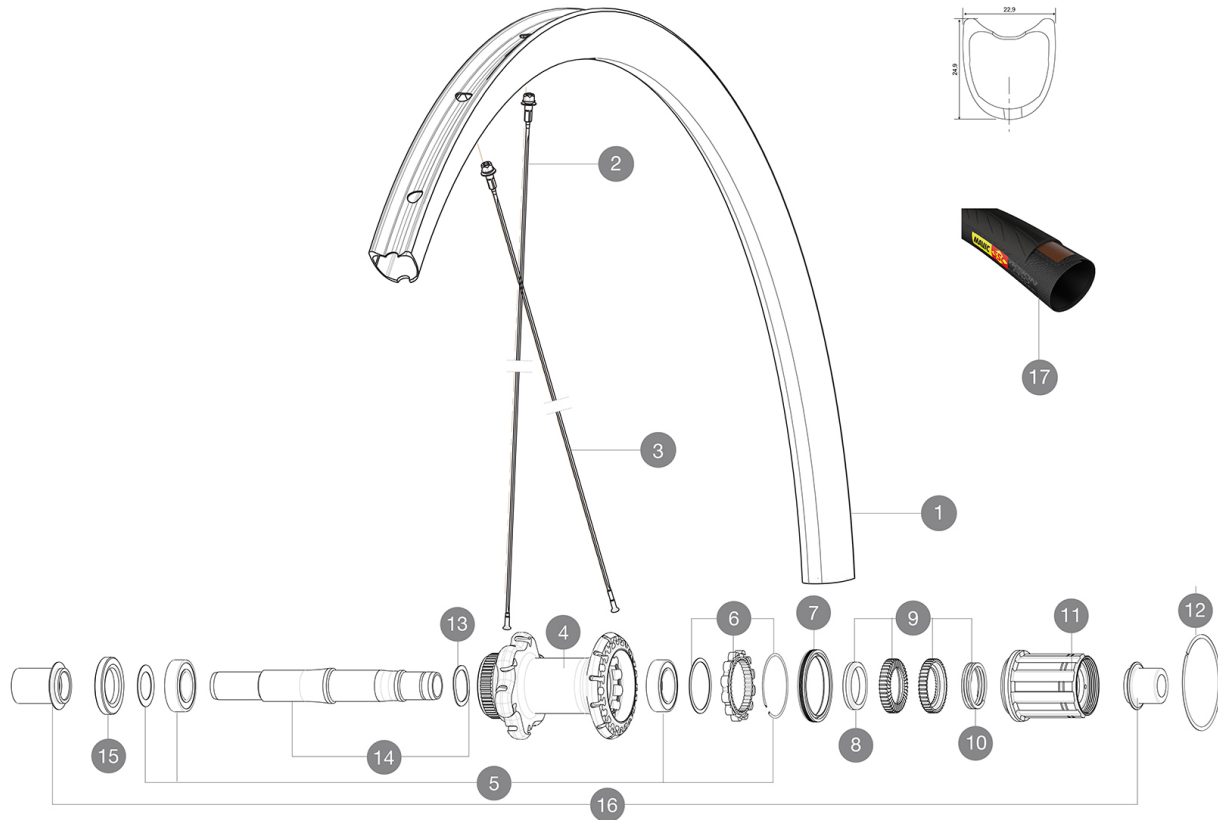

MAVIC Ksyrium Pro Carbon SL T Disc

ASTM CATEGORY 2 : road and offroad with jumps less than 15cm
Recommended weight limit : 120kg
Recommended tyre sizes: 23 to 32 mm
Recommended tyre sizes: 25 to 52 mm
Max. Pressure: 23mm 8.7 bars - 125 psi, 25/28mm 7.7 bars - 110 psi
Max. Pressure: 25mm 7.7 bars - 110 PSI

REFERENCES WHEELS

R78201 KsyProCarbSLTDiscCLRr

RIMS

VALVE HOLE $\bar{A}$ (MM): 6,5 :

1 V2404113 KIT REAR RIM KSYRIUM PRO CARBON SL DISC TUB

SPOKES

2 V2271401 KIT 12 DS KSYRIUM PRO CARB SL T SPOKE 273mm - while stock la
2 V3663201 KIT 12 DS KSY PRO CARB SL UST/UST Disc/C Disc/T Disc BUTTED
3 V3663301 KIT 12 FRT KSYR PRO CARB SL UST Disc + NDS KSYR PRO CARB SL
3 V2271501 KIT 12 FT KSY PRO CARB SL D/NDS KSY PRO CARB SL SPK 291mm -

HUB SHELLS

4 N/A HUB BODY
5 V2560201 KIT ID360 BEARINGS 15/28/7 + 17/28/7
6 V2252701 KIT ID360 INSERT SHAPED EAR LOBE > 2017
7 V2251601 KIT ID360 SEAL + GREASE
8 V2500501 KIT ID360 3 PADS NOISE REDUCING
9 V2251701 KIT ID360 2 RATCHETS + SPRING + GREASE
10 V2251801 KIT 3 ID360 ROAD SPRINGS
11 V3430101 HG11 Freewheel Body ID360
12 V2252201 KIT 2 REAR HUB RETENTION RINGS 48mm
13 V2251501 KIT 3 ID360 WAVE WASHERS
14 V2251401 KIT ID360 AXLE DISC CENTER LOCK
15 V2251101 KIT ID360 HUB THREADED CAP DISC CENTER LOCK

TYRES

17 37804625 Yksion ProPowerTub SSC

ADAPTERS

16 B4989801 ADAPTER Rr 9mm QR ID360 (CLock)