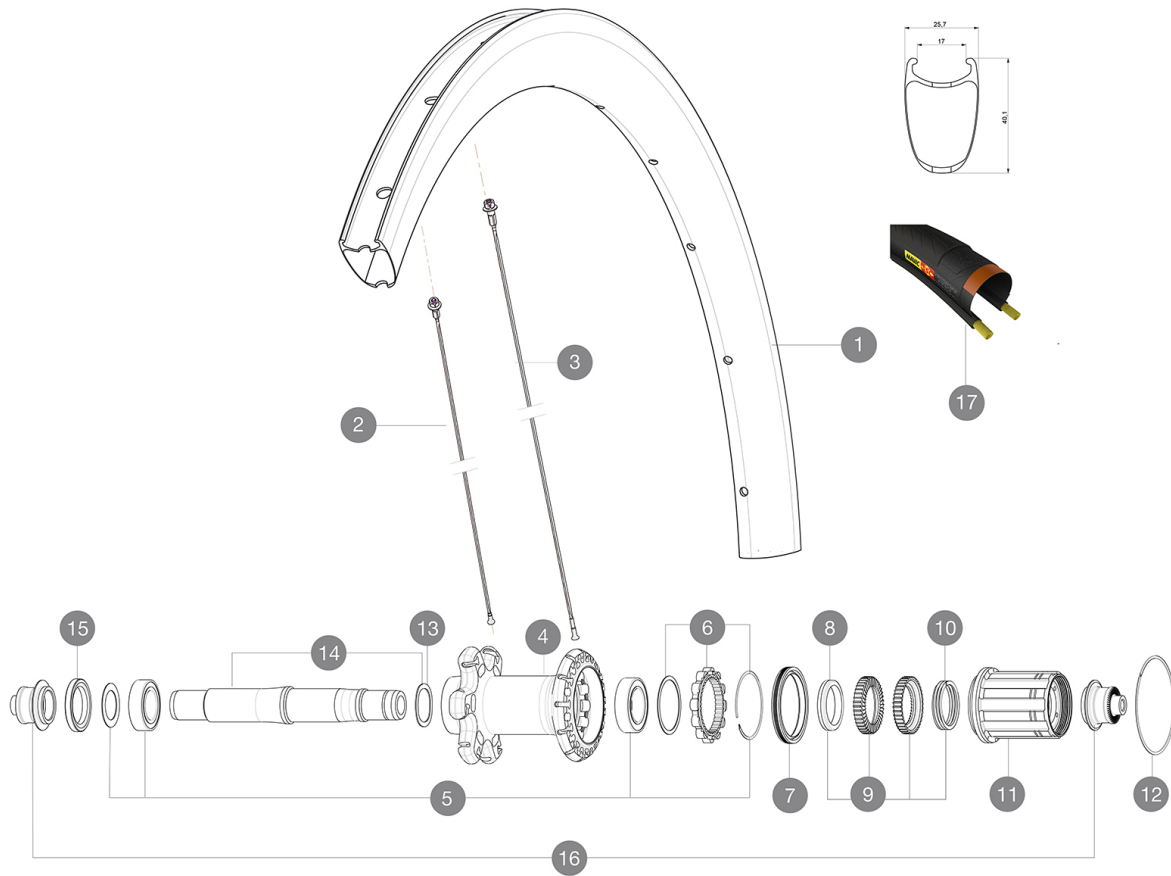

**MAVIC** *Cosmic Pro Carbon SL C*

ASTM CATEGORY 1 : road only  
 Recommended weight limit : 120kg  
 Recommended tyre sizes: 25 to 52 mm  
 Max. Pressure: 25mm 7.7 bars - 110 PSI

**REFERENCES WHEELS**

R88801	CosProCarbSLCRr+CD	R72001	CosmicProCarbSLCRr
R98301	CosmicProCarbSL C Rr+CD		

**RIMS**

VALVE HOLE  $\bar{A}$  (MM): 6,5 :

1	V2736413	KIT REAR RIM COSMIC PRO CARBON SL UST 19 - while stock last
1	V2401113	KIT RR RIM COSMIC PRO CARBON SL Clincher - While stock last
1	V4092713	Kit Rear rim Cosmic SL 40 RB
	V2690101	KIT CARBON RIM TAPE 21x622mm - FOR CARBON RIM
	V3720101	25mm UST Tape for 19 to 22mm Road Rims

### SPOKES

- **Material** : steel
- **Shape** : straight pull, bladed, double butted
- **Nipples** : aluminum, ABS
- **Count** : front 18, rear 24
- **Lacing** : front radial, rear Isopulse
- **Material** : steel
- **Shape** : straight pull, bladed, double butted
- **Nipples** : aluminum, ABS
- **Count** : front 18, rear 24
- **Lacing** : front radial, rear Isopulse

### WHEEL WEIGHTS

Wheel weight 825