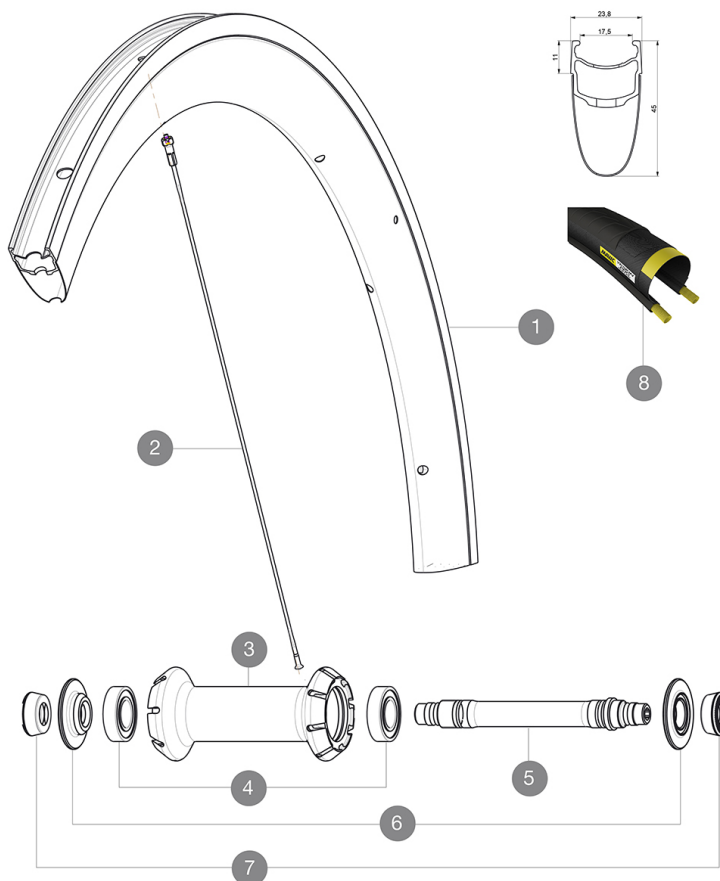

ASTM CATEGORY 1 : road only

For a longer longevity of the wheel, Mavic recommends that the total weight supported by the wheels don't exceed 120kg, bike included

Recommended tyre sizes: 25 to 32 mm

23mm 8.7 bars - 125 psi, 25mm 7.7 bars - 110 psi

Max. Pressure: 25mm 7.7 bars - 110 PSI

参照ホイール

F71861	Cos Pro Car 17 Ft Custom	F54202	Cos Pro Car 17 Ft White
F54201	Cos Pro Car 17 Ft Black		

RIMS

&NBSP;:

1	V2407310	KIT FRONT RIM COSMIC PRO CARBON UB GRAPHITE - while stock last
1	V4091810	KIT FRONT RIM COSMIC PRO CARBON U shaped
1	V2407510	KIT FRONT RIM COSMIC PRO CARBON UB WHITE - while stock last

SPOKES

2	V3663401	KIT 12 FRT BUTTED AERO STAINLESS SPOKE 287 + alu nipple + wa
2	V2274501	KIT 8 FRT BUTTED AERO SPOKE 287mm/ALU NIPPLE - while stock last

HUB SHELLS

3	N/A	HUB BODY
4	M40078	FRONT HUB 6901 BEARINGS
5	30870001	FRONT AXLE ROAD RIM BRAKING QRM +
6	V2252501	FRONT SETTING NUT & DUST PROTECTOR MY16