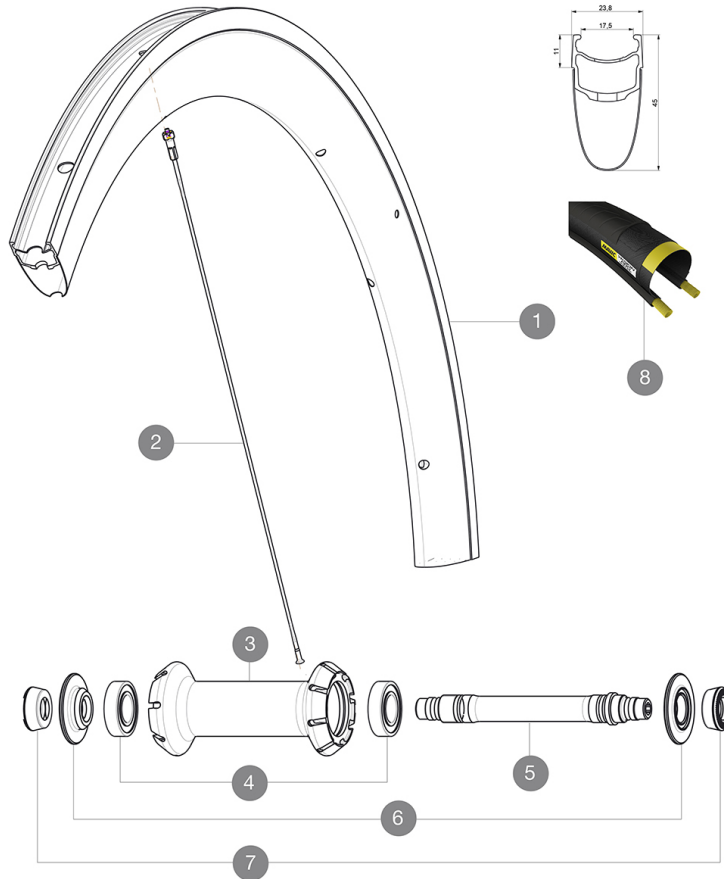

MAVIC Cosmic Pro Carbon

1
2017
FRONT

ASTM CATEGORY 1 : road only
Recommended weight limit : 120kg
Recommended tire sizes: 25 to 32 mm
Max. Pressure: 23mm 8.7 bars - 125 psi, 25/28mm 7.7 bars - 110 psi
Max. Pressure: 25mm 7.7 bars - 110 PSI

REFERENCES WHEELS

F71861	Cos Pro Car 17 Ft Custom	F54202	Cos Pro Car 17 Ft White
F54201	Cos Pro Car 17 Ft Black		

RIMS

&NBSP;:

1	V4091810	KIT FRONT RIM COSMIC PRO CARBON U shaped
1	V2407510	KIT FRONT RIM COSMIC PRO CARBON UB WHITE - while stock last
1	V2407310	KIT FRONT RIM COSMIC PRO CARBON UB GRAPHITE - while stock la

SPOKES

2	V3663401	KIT 12 FRT BUTTED AERO STAINLESS SPOKE 287 + alu nipple + wa
2	V2274501	KIT 8 FRT BUTTED AERO SPOKE 287mm/ALU NIPPLE - while stock l

HUB SHELLS

3	N/A	HUB BODY
4	M40078	FRONT HUB BEARINGS 6901 x 2
5	30870001	FRONT AXLE ROAD RIM BRAKING QRM +
6	V2252501	FRONT SETTING NUT & DUST PROTECTOR MY16

TYRES

8	37805325	YksionProGripLinkWH

ADAPTERS

7	35117301	FT/RR FORK REST R-SYS/CC ULTIMATE > 2013/KSY PRO CARB T