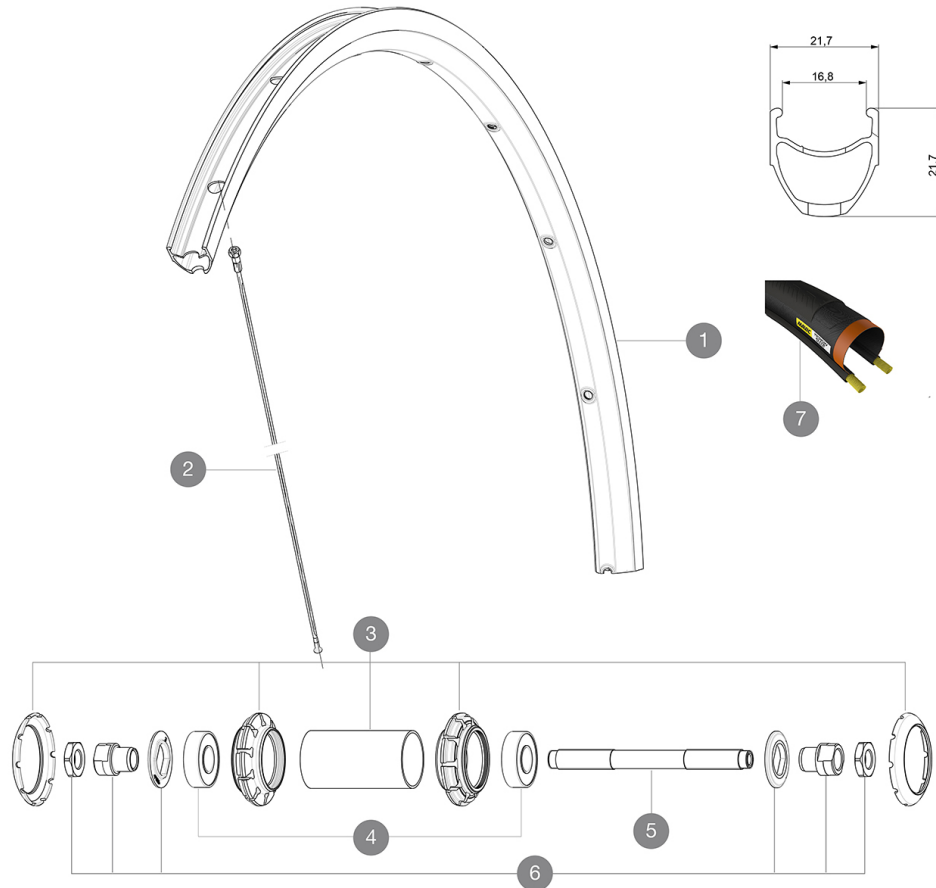

ASTM CATEGORY 2 : road and offroad with jumps less than 15cm
Recommended weight limit : 120kg
Recommended tire sizes: 25 to 32 mm
Max. Pressure: 23mm 8.7 bars - 125 psi, 25/28mm 7.7 bars - 110 psi
Max. Pressure: 25/28mm 7.7 bars - 110 PSI

REFERENCES WHEELS

F54501 Aksium Elite 17 Ft

RIMS

&NBSP;:

1	V2735015	KIT FRONT/REAR RIM AKSIUM ELITE UST UB SUP
1	V2408615	KIT FRONT/REAR RIM AKSIUM ELITE 17C - while stock last

SPOKES

2	V4160101	Kit 10 stainless spokes 285 Ft Ksyrium Equipe S/Ft & NDS Aks
2	10844901	KIT 10 FT KSYRIUM EQ S/FT+NDS AKSIUM SPK 285mm - while stock

HUB SHELLS

3	12034401	KIT 3 HUB CAPS AERO 10 SLOTS BLACK
4	M40318	KIT 2 HUB BEARINGS 6001
5	99603701	FRONT AXLE QRM ROAD 2008
6	99603801	SHORT EXPENSIBLE BEARING SUPPORTS > 2008

TYRES

7	37805625	Yksion EliteGuard White
7	37805628	Yksion EliteGuard White