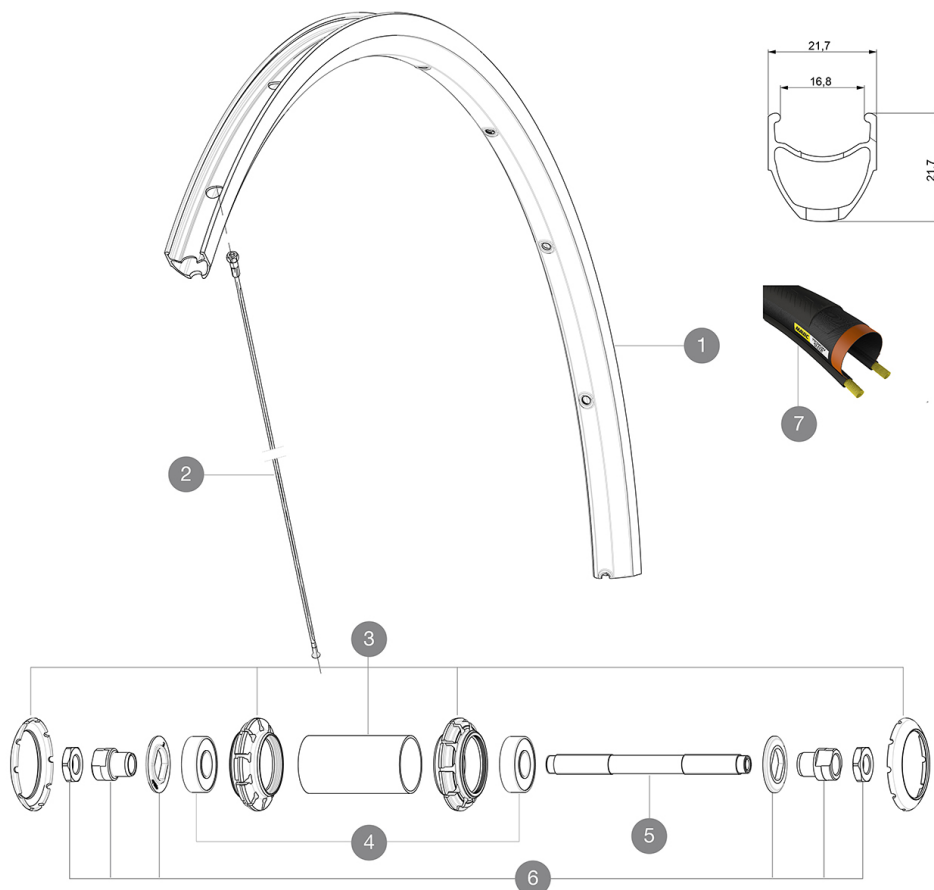

ASTM CATEGORY 2 : road and offroad with jumps less than 15cm
Recommended weight limit : 120kg
Recommended tire sizes: 25 to 32 mm
Max. Pressure: 23mm 8.7 bars - 125 psi, 25/28mm 7.7 bars - 110 psi
Max. Pressure: 25/28mm 7.7 bars - 110 PSI

REFERENCES WHEELS

F54501 Aksium Elite 17 Ft

RIMS

&NBSP;:

1	V2735015	KIT FRONT/REAR RIM AKSIUM ELITE UST UB SUP
1	V2408615	KIT FRONT/REAR RIM AKSIUM ELITE 17C - while stock last

SPOKES

2	V4160101	Kit 10 stainless spokes 285 Ft Ksyrium Equipe S/Ft & NDS Aks
2	10844901	KIT 10 FT KSYRIUM EQ S/FT+NDS AKSIUM SPK 285mm - while stock

HUB SHELLS

3	12034401	KIT 3 HUB CAPS AERO 10 SLOTS BLACK
4	M40318	KIT 2 HUB BEARINGS 6001
5	99603701	FRONT AXLE QRM ROAD 2008
6	99603801	SHORT EXPENSIBLE BEARING SUPPORTS > 2008

TYRES

7	37805625	Yksion EliteGuard White
7	37805628	Yksion EliteGuard White