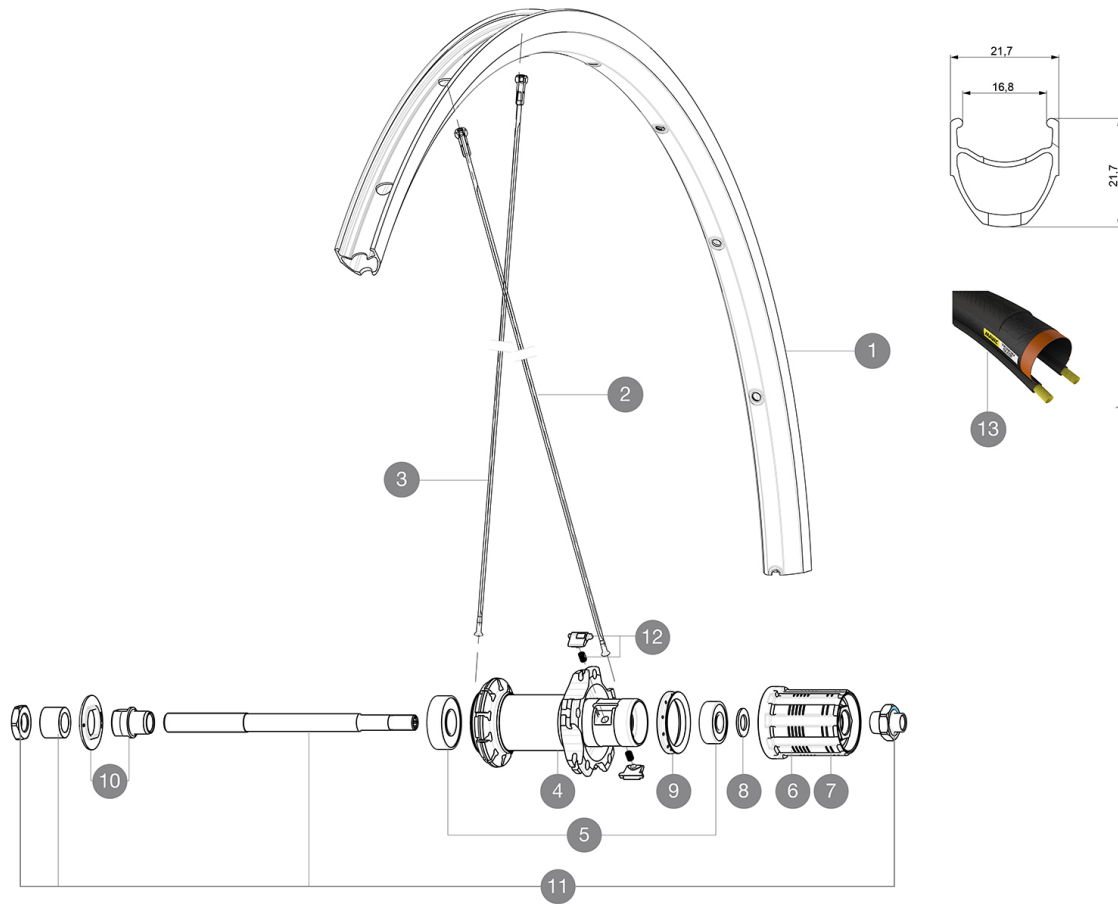

MAVIC *Aksium Elite*

ASTM CATEGORY 2 : road and offroad with jumps less than 15cm
Recommended weight limit : 120kg
Recommended tire sizes: 25 to 32 mm
Max. Pressure: 23mm 8.7 bars - 125 psi, 25/28mm 7.7 bars - 110 psi
Max. Pressure: 25/28mm 7.7 bars - 110 PSI

REFERENCES WHEELS

R81101 Aksium Elite 17 Rr

RIMS

&NBSP;:

1	V2408615	KIT FRONT/REAR RIM AKSIUM ELITE 17C - while stock last
1	V2735015	KIT FRONT/REAR RIM AKSIUM ELITE UST UB SUP

SPOKES

2	10845001	KIT 10 DS AKSIUM STEEL AERO SPOKES 299mm
3	10844901	KIT 10 FT KSYRIUM EQ S/FT+NDS AKSIUM SPK 285mm - while stock
3	V4160101	Kit 10 stainless spokes 285 Ft Ksyrium Equipe S/Ft & NDS Aks

HUB SHELLS

4	12034401	KIT 3 HUB CAPS AERO 10 SLOTS BLACK
5	M40660	REAR HUB 608+6001 BEARINGS
6	30871101	FTS-L ROAD FREEWHEEL BODY HG11 8/9 compatible
8	M40067	INTERNAL FREEWHEEL SPACER FTSL/FTSX
9	99500001	FTSL/FTSX FREEHUB BODY SEAL
10	99603801	SHORT EXPENSIBLE BEARING SUPPORTS > 2008
11	99603901	REAR AXLE QRM ROAD 2008
12	M40578	FTSL PAWLS KIT (ROAD WHEELS)

TYRES

13	37805628	Yksion EliteGuard White
13	37805625	Yksion EliteGuard White