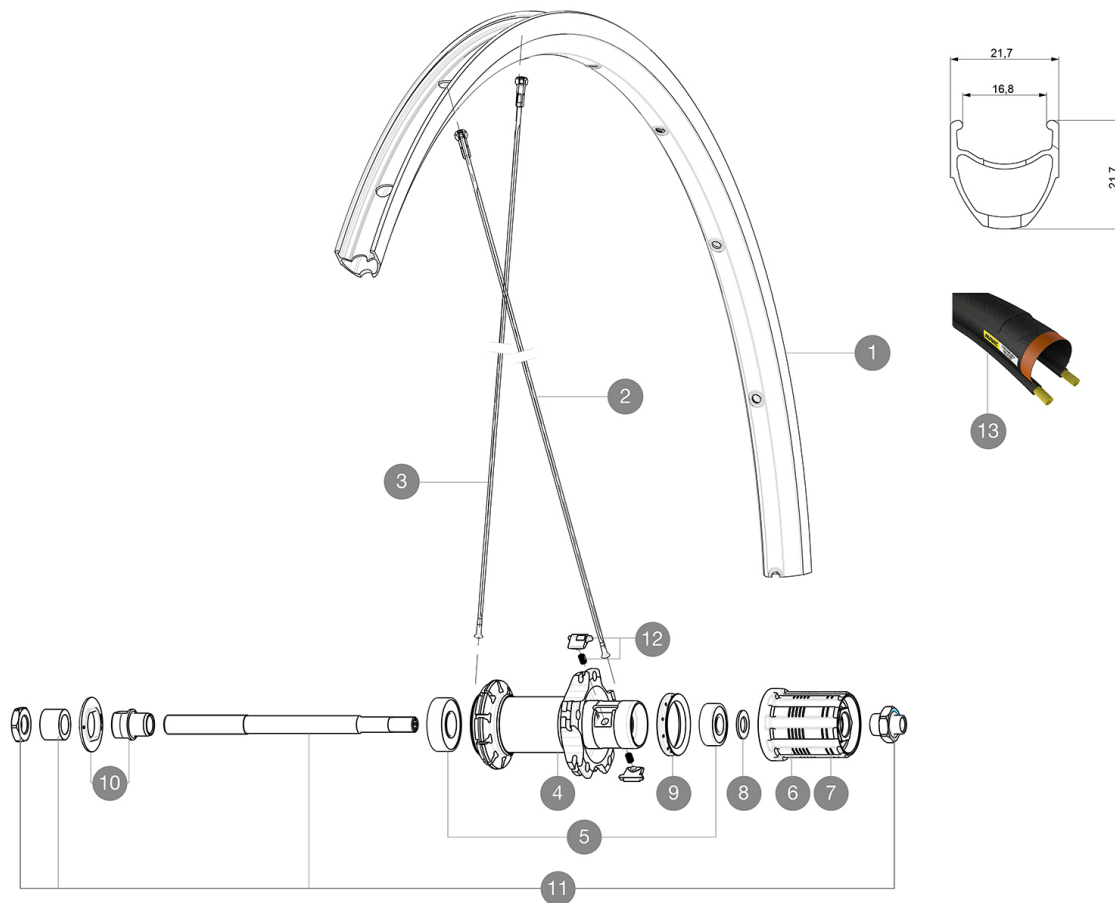

ASTM CATEGORY 2 : road and offroad with jumps less than 15cm
Recommended weight limit : 120kg
Recommended tire sizes: 25 to 32 mm
Max. Pressure: 23mm 8.7 bars - 125 psi, 25/28mm 7.7 bars - 110 psi
Max. Pressure: 25/28mm 7.7 bars - 110 PSI

REFERENCES WHEELS

R81101 Aksium Elite 17 Rr

RIMS

 NBSP;:

1	V2735015	KIT FRONT/REAR RIM AKSIUM ELITE UST UB SUP
1	V2408615	KIT FRONT/REAR RIM AKSIUM ELITE 17C - while stock last

SPOKES

2	10845001	KIT 10 DS AKSIUM STEEL AERO SPOKES 299mm
3	V4160101	Kit 10 stainless spokes 285 Ft Ksyrium Equipe S/Ft & NDS Aks
3	10844901	KIT 10 FT KSYRIUM EQ S/FT+NDS AKSIUM SPK 285mm - while stock

HUB SHELLS

4	12034401	KIT 3 HUB CAPS AERO 10 SLOTS BLACK
5	M40660	REAR HUB 608+6001 BEARINGS
6	30871101	FTS-L ROAD FREEWHEEL BODY HG11 8/9 compatible
8	M40067	INTERNAL FREEWHEEL SPACER FTSL/FTSX
9	99500001	FTSL/FTSX FREEHUB BODY SEAL
10	99603801	SHORT EXPENSIBLE BEARING SUPPORTS > 2008
11	99603901	REAR AXLE QRM ROAD 2008
12	M40578	FTSL PAWLS KIT (ROAD WHEELS)

TYRES

13	37805628	Yksion EliteGuard White
13	37805625	Yksion EliteGuard White