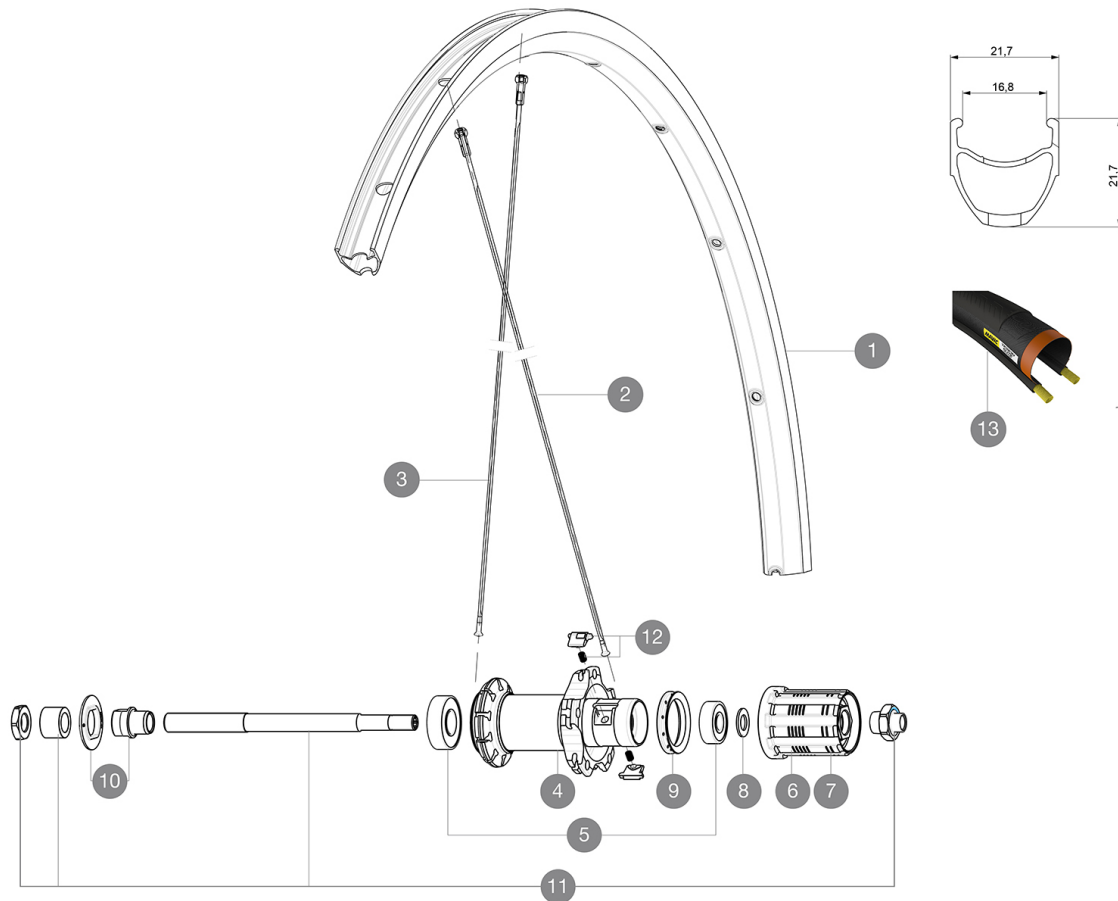

MAVIC *Aksium Elite*

ASTM CATEGORY 2 : road and offroad with jumps less than 15cm
Recommended weight limit : 120kg
Recommended tire sizes: 25 to 32 mm
Max. Pressure: 23mm 8.7 bars - 125 psi, 25/28mm 7.7 bars - 110 psi
Max. Pressure: 25/28mm 7.7 bars - 110 PSI

REFERENCES WHEELS

R81101 Aksium Elite 17 Rr

RIMS

&NBSP;:

1	V2408615	KIT FRONT/REAR RIM AKSIUM ELITE 17C - while stock last
1	V2735015	KIT FRONT/REAR RIM AKSIUM ELITE UST UB SUP

SPOKES

2	10845001	KIT 10 DS AKSIUM STEEL AERO SPOKES 299mm
3	10844901	KIT 10 FT KSYRIUM EQ S/FT+NDS AKSIUM SPK 285mm - while stock
3	V4160101	Kit 10 stainless spokes 285 Ft Ksyrium Equipe S/Ft & NDS Aks

HUB SHELLS

4	12034401	KIT 3 HUB CAPS AERO 10 SLOTS BLACK
5	M40660	REAR HUB 608+6001 BEARINGS
6	30871101	FTS-L ROAD FREEWHEEL BODY HG11 8/9 compatible
8	M40067	INTERNAL FREEWHEEL SPACER FTSL/FTSX
9	99500001	FTSL/FTSX FREEHUB BODY SEAL
10	99603801	SHORT EXPENSIBLE BEARING SUPPORTS > 2008
11	99603901	REAR AXLE QRM ROAD 2008
12	M40578	FTSL PAWLS KIT (ROAD WHEELS)

TYRES

13	37805628	Yksion EliteGuard White
13	37805625	Yksion EliteGuard White