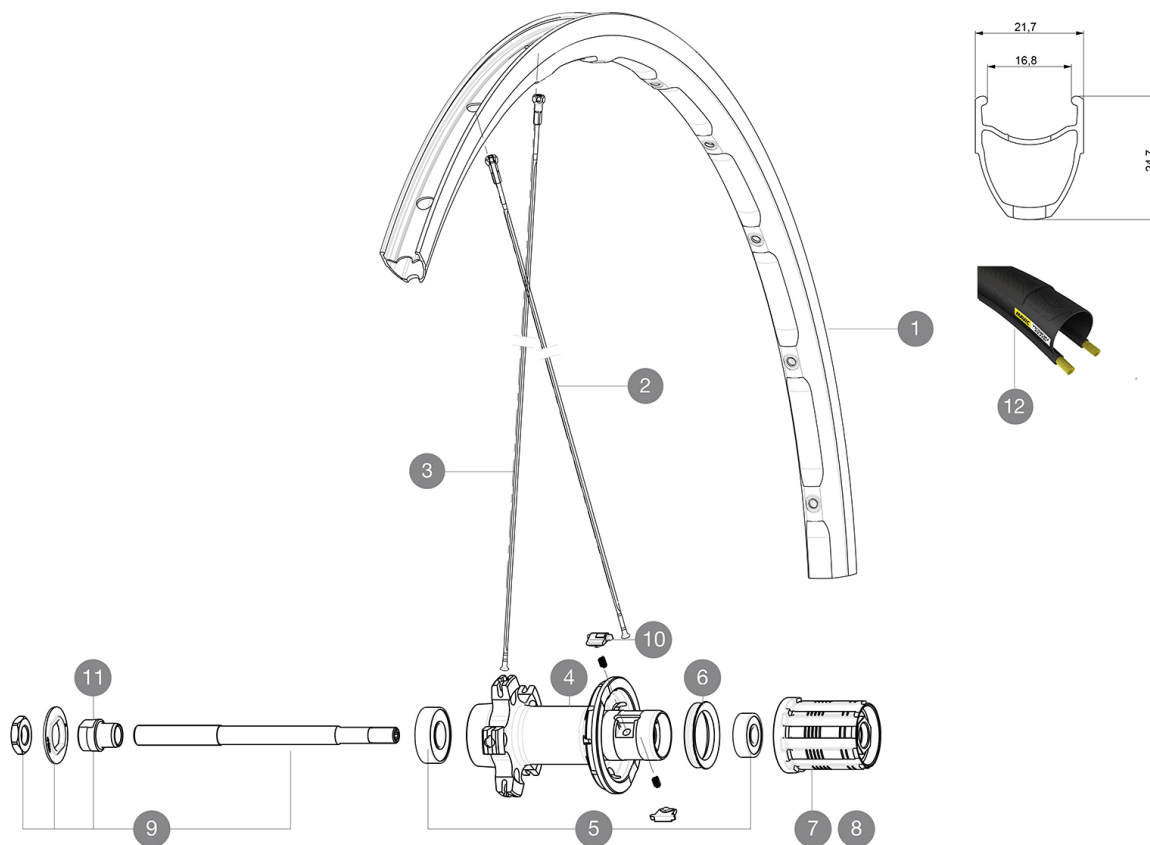

ASTM CATEGORY 1 : road only
Recommended weight limit : 120kg
Recommended tire sizes: 25 to 32 mm
Max. Pressure: 23mm 8.7 bars - 125 psi, 25/28mm 7.7 bars - 110 psi
Max. Pressure: 25mm 7.7 bars - 110 PSI

REFERENCES WHEELS

R81001	Ksyrium 17 Rr Black	R81002	Ksyrium 17 Rr Blue

RIMS

&NBSP;:

1	V2409213	KIT REAR RIM KSYRIUM BLUE 17C
1	V2409013	KIT REAR RIM KSYRIUM BLACK 17C

SPOKES

2	V2275801	KIT 12 DS KSYRIUM DISC 12/KSY 17C SPK 274mm
3	V2275701	KIT 12 NDS KSYRIUM DISC 12/KSY 17C SPK 292mm

HUB SHELLS

5	M40660	REAR HUB 608+6001 BEARINGS
6	99500001	FTSL/FTSX FREEHUB BODY SEAL
7	30871101	FTS-L ROAD FREEWHEEL BODY HG11 8/9 compatible
9	99603901	REAR AXLE QRM ROAD 2008
10	M40578	FTSL PAWLS KIT (ROAD WHEELS)
11	99603801	SHORT EXPENSIBLE BEARING SUPPORTS > 2008

TYRES

12	37805725	Yksion Elite