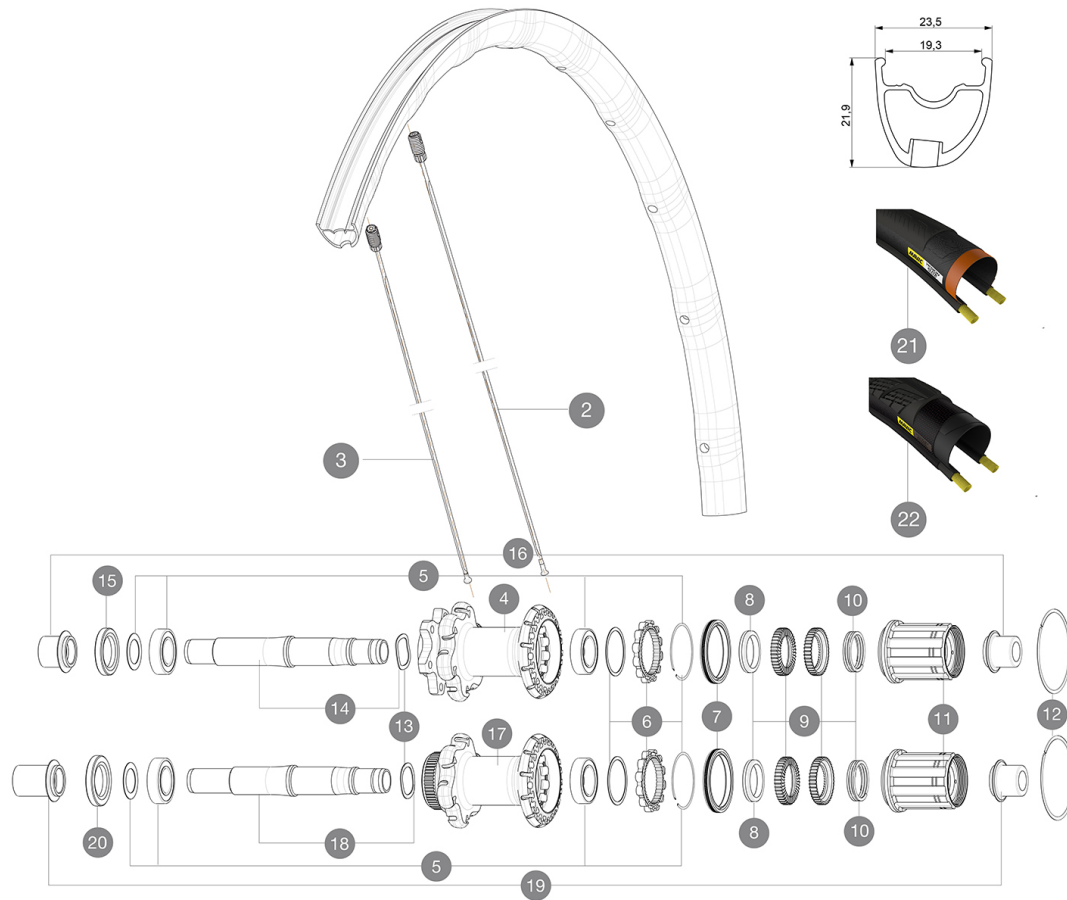

MAVIC Ksyrium Elite Allroad Disc UST

2017
REAR

ASTM CATEGORY 2 : road and offroad with jumps less than 15cm
Recommended weight limit : 120kg
Recommended tire sizes: 28 to 42 mm
Max. Pressure: 28mm 7.7 bars - 110 PSI / 30mm 5.8 bars - 85 PSI

REFERENCES WHEELS

R83001 KsyElAIRD6BRr 12x142 R86701 KsyElAIRDCLRr 12x142

RIMS

&NBSP;:

1 V2405813 KIT REAR RIM KSYRIUM ELITE ALLROAD

SPOKES

2 V2273201 KIT 12 FRT/NON DRIVE SIDE BUTTED SPOKE 297mm
3 V2273301 KIT 12 DRIVE SIDE BUTTED SPOKE 280mm

HUB SHELLS

4	N/A	HUB BODY
5	V2560201	KIT ID360 BEARINGS 15/28/7 + 17/28/7
6	V2252701	KIT ID360 INSERT SHAPED EAR LOBE > 2017
7	V2251601	KIT ID360 SEAL + GREASE
8	V2500501	KIT ID360 3 PADS NOISE REDUCING
9	V2251701	KIT ID360 2 RATCHETS + SPRING + GREASE
10	V2251801	KIT 3 ID360 ROAD SPRINGS
11	V3430101	HG11 Freewheel Body ID360
12	V2252201	KIT 2 REAR HUB RETENTION RINGS 48mm
13	V2251501	KIT 3 ID360 WAVE WASHERS
14	V2251301	KIT ID360 AXLE DISC 6 BOLTS
15	V2251001	KIT ID360 HUB THREADED CAP UB+DISC 6 BOLTS (large) - while s
17	N/A	HUB BODY
18	V2251401	KIT ID360 AXLE DISC CENTER LOCK
20	V2251101	KIT ID360 HUB THREADED CAP DISC CENTER LOCK

TYRES

21 37805628 Yksion EliteGuard White
22 38012230 Yksion Elite Allroad

ADAPTERS

16 B4989601 ADAPTER Rr 12x142mm ID360 (6bolt)
19 B4989901 ADAPTER Rr 12x142mm ID360 (Lock)