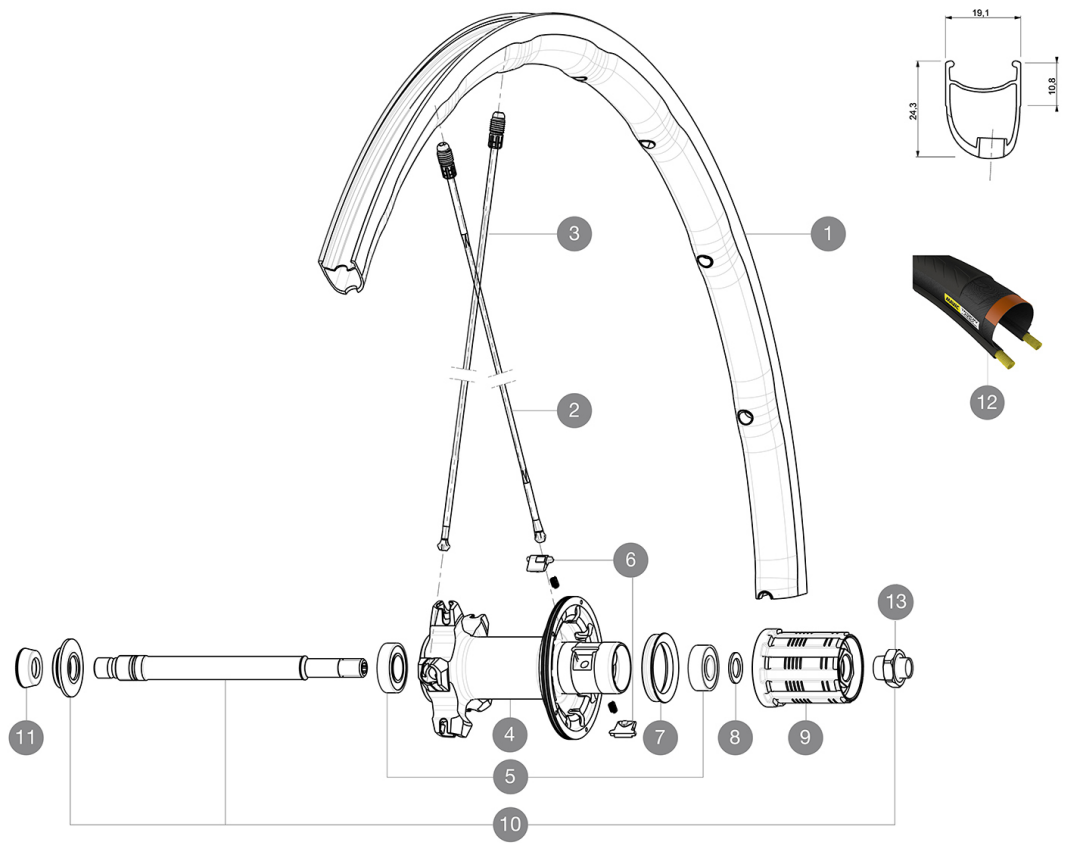

Ksyrium Pro Exalith

参照ホイール

R89101 KsyriumProExalith17 Rr

ASTM CATEGORY 2 : road and offroad with jumps less than 15cm
 For a longer longevity of the wheel, Mavic recommends that the total weight supported by the wheels don't exceed 120kg, bike included
 Recommended tyre sizes: 25 to 32 mm
 23mm 8.7 bars - 125 psi, 25mm 7.7 bars - 110 psi
 Max. Pressure: 25mm 7.7 bars - 110 PSI

RIMS

&NBSP;:

1	V2405613	KIT REAR RIM KSYRIUM PRO EXALITH
---	----------	----------------------------------

SPOKES

2	V2270501	SPOKES KIT DRIVE SIDE KSYRIUM PRO DISC
3	10844701	10 SILV.R-SYS SL TUB.ZICRAL BUTT.REAR SPK.298mm

Specifications

リム

- Material : Mxstal
- Material : Mxstal
- Material : Mxstal

Downloaded from [www.mavic.com](#) / Update date: 2022-03-01

- Height : front 24mm, rear 26 asymmetrical
- Height : front 24mm, rear 26 asymmetrical