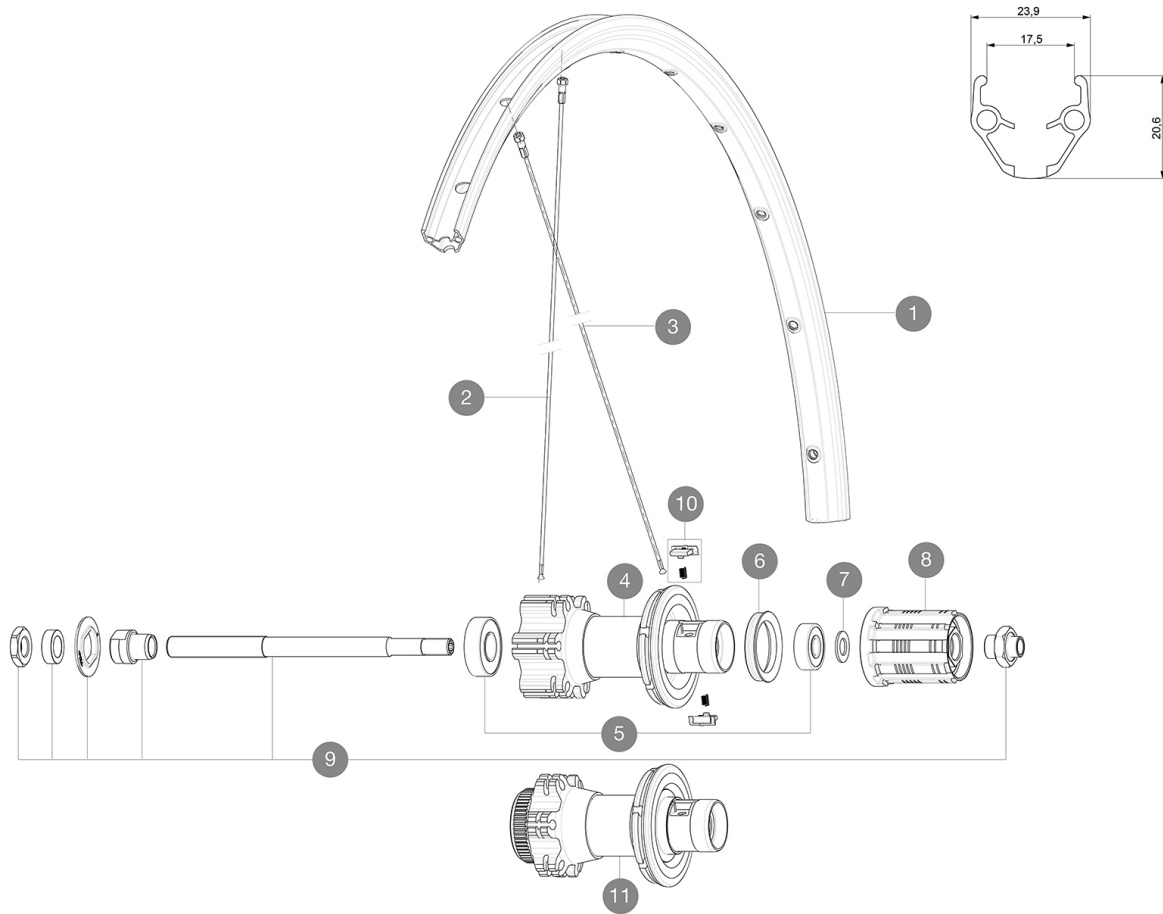

ASTM CATEGORY 2 : road and offroad with jumps less than 15cm
Recommended weight limit : 120kg
Recommended tire sizes: 25 to 32 mm
Max. Pressure: 23mm 8.7 bars - 125 psi, 25/28mm 7.7 bars - 110 psi

REFERENCES WHEELS

R94301	Aksium 17 D6B Rr QRx135	R94401	Aksium 17 DCL Rr QRx135
R99201	Aks 17 DCL Rr QRx135 WTS		

RIMS

&NBSP;:

1	V2290815	KIT FRT/REAR RIM AKSIUM ONE DISC/AKSIUM DISC

SPOKES

2	36690301	"KIT 12 FT/NDS XONE/XMAX - XA 29"/AKSIUM DISC 9 + 12 FT/AKS
3	36690401	KIT 12 DS XONE/XRIDE FTSX/AKSIUM DISC 9 SPK 294mm

HUB SHELLS

4	N/A	HUB BODY
5	M40660	REAR HUB 608+6001 BEARINGS
6	99500001	FTSL/FTSX FREEHUB BODY SEAL
7	M40067	INTERNAL FREEWHEEL SPACER FTSL/FTSX
8	30871101	FTS-L ROAD FREEWHEEL BODY HG11 8/9 compatible
9	32348001	MTB DISC REAR AXLE QRM MTB DISC
10	32430301	FTSX PAWLS KIT (MTB WHEELS)