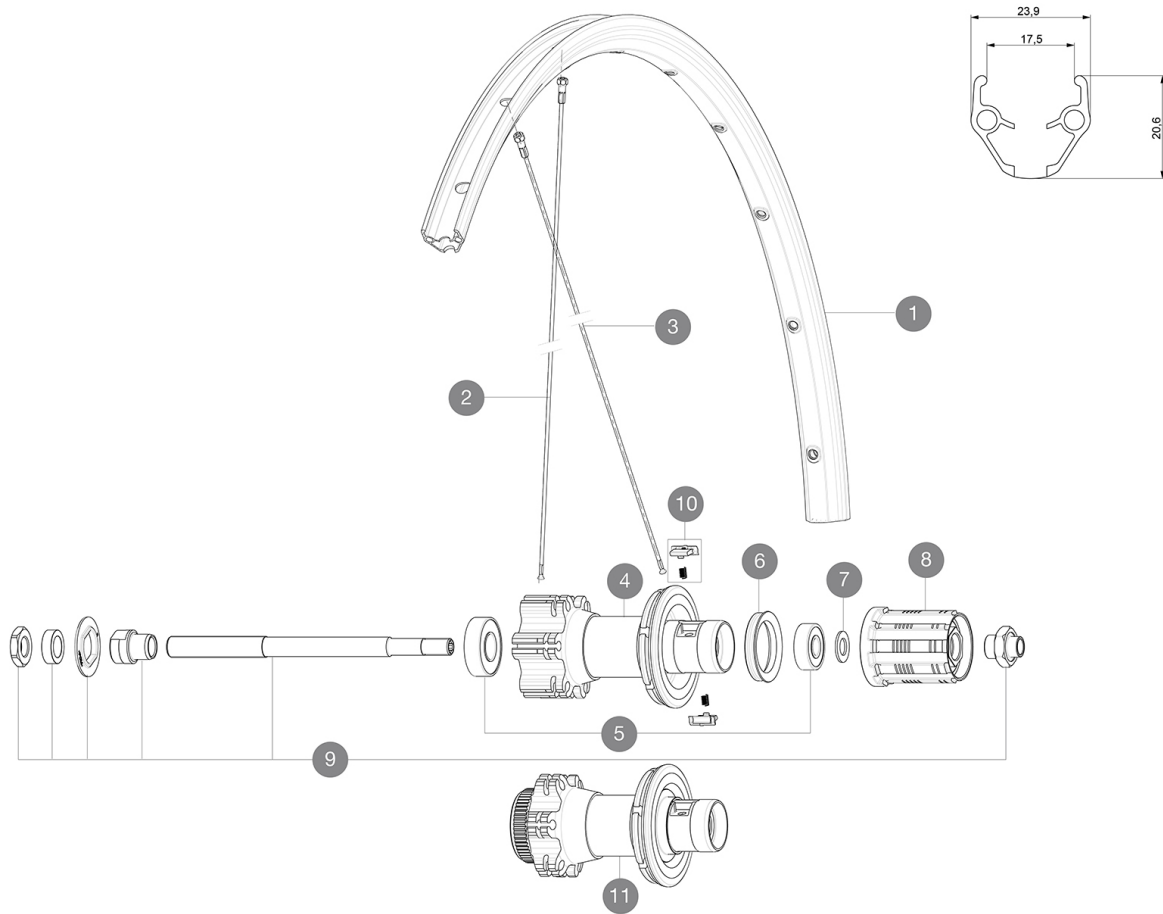

ASTM CATEGORY 2 : road and offroad with jumps less than 15cm
Recommended weight limit : 120kg
Recommended tire sizes: 25 to 32 mm
Max. Pressure: 23mm 8.7 bars - 125 psi, 25/28mm 7.7 bars - 110 psi

REFERENCES WHEELS

R94301	Aksium 17 D6B Rr QRx135	R94401	Aksium 17 DCL Rr QRx135
R99201	Aks 17 DCL Rr QRx135 WTS		

RIMS

&NBSP;:

1	V2290815	KIT FRT/REAR RIM AKSIUM ONE DISC/AKSIUM DISC

SPOKES

2	36690301	"KIT 12 FT/NDS XONE/XMAX - XA 29"/AKSIUM DISC 9 + 12 FT/AKS
3	36690401	KIT 12 DS XONE/XRIDE FT SX/AKSIUM DISC 9 SPK 294mm

HUB SHELLS

4	N/A	HUB BODY
5	M40660	REAR HUB 608+6001 BEARINGS
6	99500001	FTSL/FTSX FREEHUB BODY SEAL
7	M40067	INTERNAL FREEWHEEL SPACER FTSL/FTSX
8	30871101	FTS-L ROAD FREEWHEEL BODY HG11 8/9 compatible
9	32348001	MTB DISC REAR AXLE QRM MTB DISC
10	32430301	FTSX PAWLS KIT (MTB WHEELS)