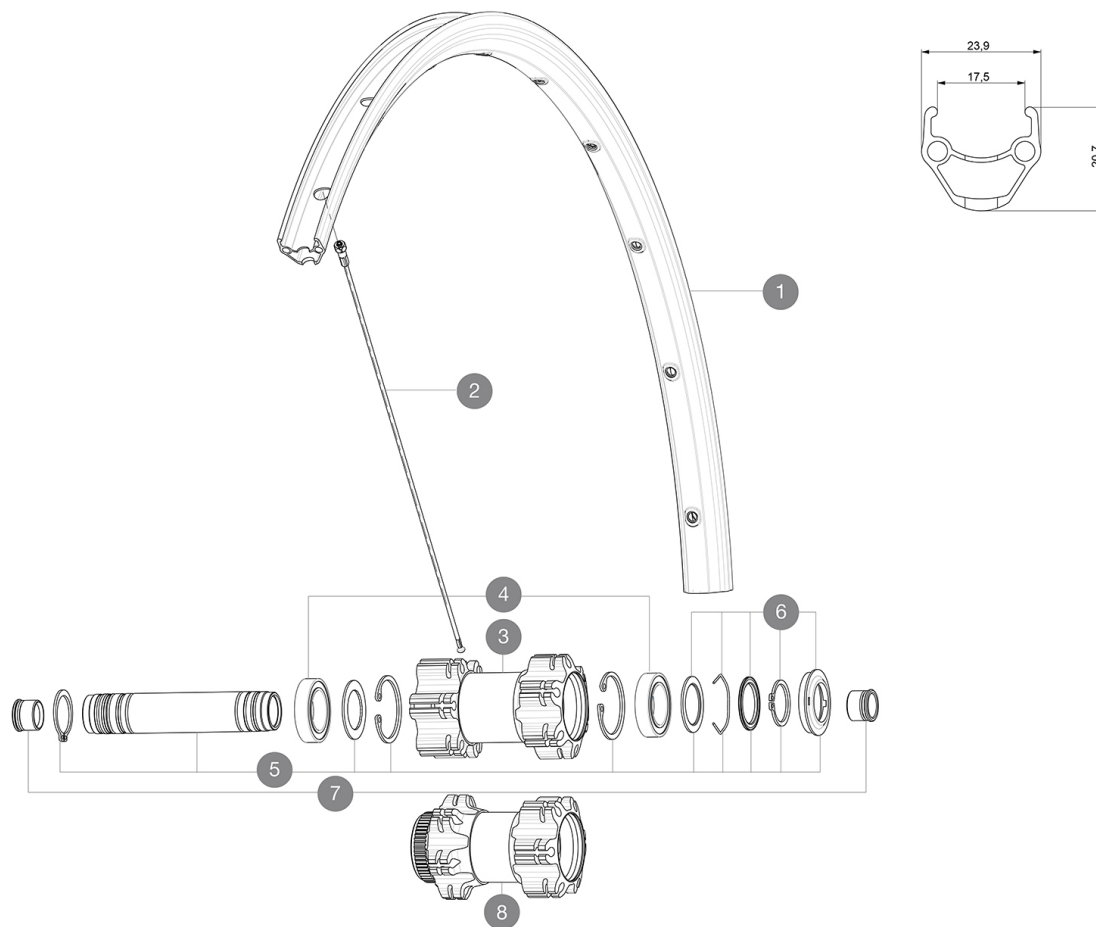

ASTM CATEGORY 2 : road and offroad with jumps less than 15cm
For a longer longevity of the wheel, Mavic recommends that the total weight supported by the wheels don't exceed 120kg, bike included
Recommended tyre sizes: 25 to 32 mm

参照ホイール

F68901	Aksium D6B TA Ft 12x100	F71631	AksDCLTA12mmFtWTS
F69001	Aksium DCL TA Ft 12x100		

RIMS

&NBSP;:

1	V2290815	KIT FRONT/REAR RIM AKSIUM ONE DISC

SPOKES

2	36690301	"12 SPOKES FRONT/OPP DRIVE SIDE CROSSONE 29"" 296mm"

HUB SHELLS

3	N/A	HUB BODY
4	99688501	BEARING KIT 9/15 D6T HUB
5	V2371101	KIT FRONT QRM AXLE 100mm/BOOST 110mm
6	V2370301	FRONT AUTO ADJUST.PLAY KIT 15MM AXLE

ADAPTERS

7	V2680201	12mmFtRoadAxleAdaptersQRM