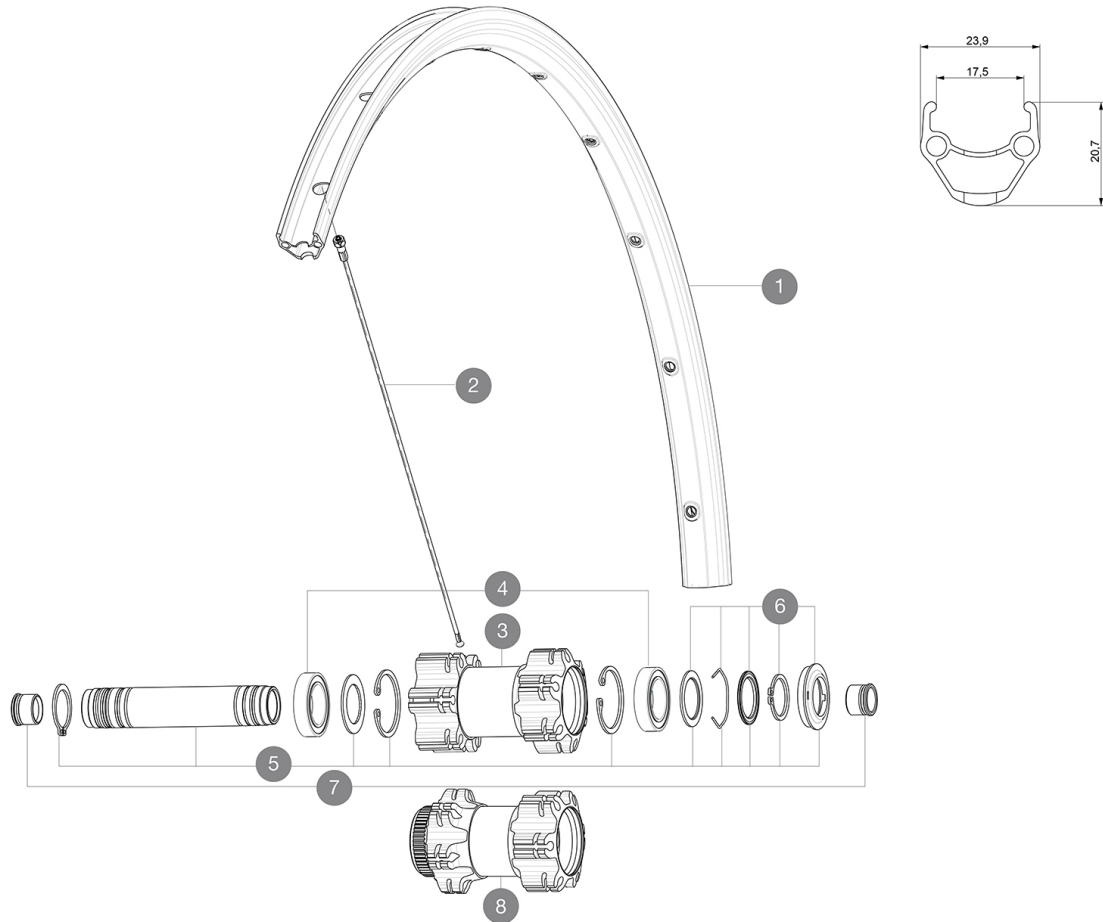

MAVIC Aksium Disc TA

ASTM CATEGORY 2 : road and offroad with jumps less than 15cm
Recommended weight limit : 120kg
Recommended tire sizes: 25 to 32 mm

REFERENCES WHEELS

F68901	Aksium D6B TA Ft 12x100	F71631	AksDCLTA12mmFWTS
F69001	Aksium DCL TA Ft 12x100		

Specifications

RIMS

- **Material** : S6000 Aluminum
 - **Height** : 21 mm
 - **Joint** : pinned
 - **Drilling** : traditional with H2 reinforcement
- Disc brake specific profile
- **Valve hole diameter** : 6.5 mm
 - **Tire** : clincher
 - **Internal width** : 17 mm
 - **ETRTO size** : 622x17C

SPOKES

- **Material** : steel
- **Shape** : straight pull, round
- **Nipples** : steel, ABS
- **Count** : 24 front and rear
- **Lacing** : front and rear crossed 2

WHEEL HUB

- **Front and rear bodies** : aluminum
 - **Axle material** : aluminum
- Sealed cartridge bearings
- **Freewheel** : Instant Drive 360
 - **Front** : Quick release, 12 thru and 15 thru compatible
 - **Rear** : 12x142 (convertible to quick release with optional adapters)

VERSIONS

- **Color** : Black only
- **Disc standard** : 6 Bolts or Center Lock(R)

WHEEL WEIGHTS

Wheel weight 905