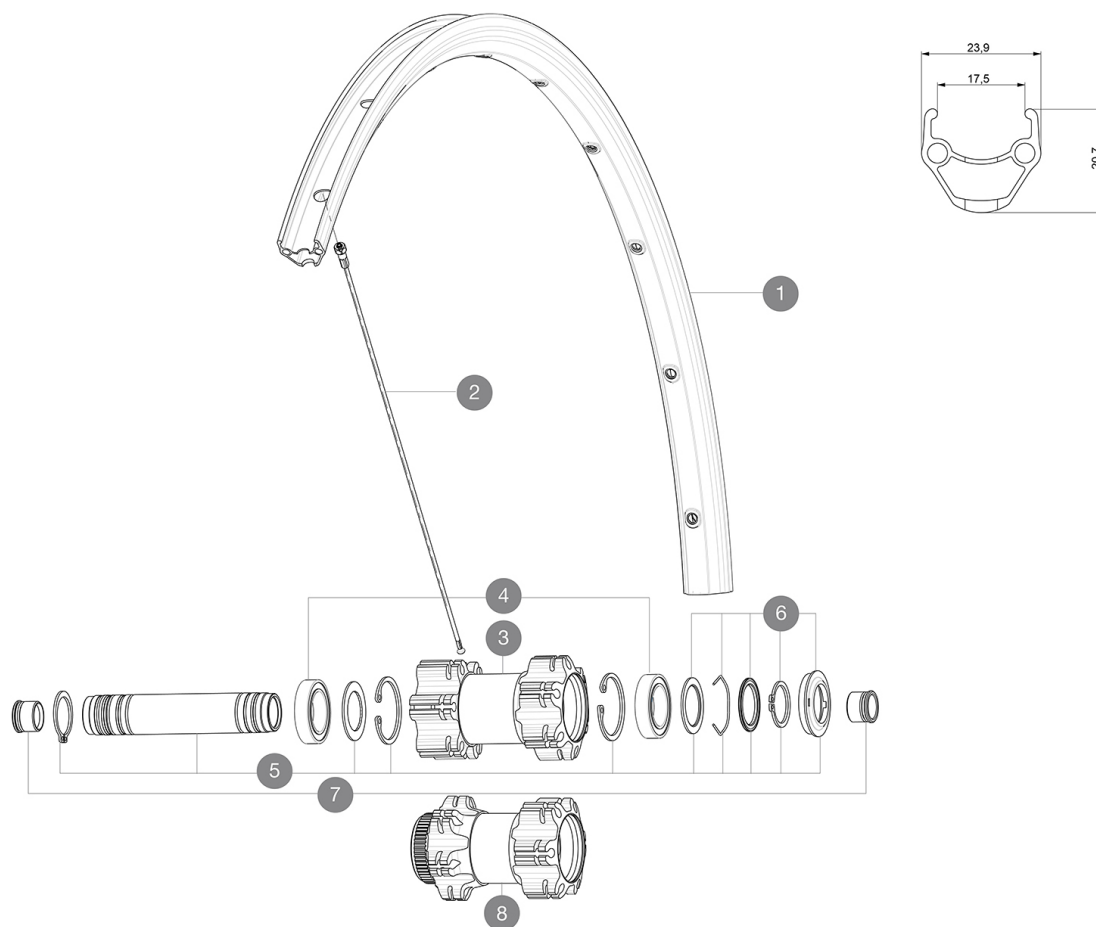

MAVIC Aksium Disc TA

2017
FRONT

ASTM CATEGORY 2 : road and offroad with jumps less than 15cm
Recommended weight limit : 120kg
Recommended tire sizes: 25 to 32 mm

REFERENCES WHEELS

F68901	Aksium D6B TA Ft 12x100	F71631	AksDCLTA12mmFWTS
F69001	Aksium DCL TA Ft 12x100		

Specifications

RIMS

- **Material** : S6000 Aluminum
- **Height** : 21 mm
- **Joint** : pinned
- **Drilling** : traditional with H2 reinforcement
Disc brake specific profile
- **Valve hole diameter** : 6.5 mm
- **Tire** : clincher
- **Internal width** : 17 mm
- **ETRTO size** : 622x17C

SPOKES

- **Material** : steel
- **Shape** : straight pull, round
- **Nipples** : steel, ABS
- **Count** : 24 front and rear
- **Lacing** : front and rear crossed 2

WHEEL HUB

- **Front and rear bodies** : aluminum
- **Axle material** : aluminum
- Sealed cartridge bearings
- **Freewheel** : Instant Drive 360
- **Front** : Quick release, 12 thru and 15 thru compatible
- **Rear** : 12x142 (convertible to quick release with optional adapters)

VERSIONS

- **Color** : Black only
- **Disc standard** : 6 Bolts or Center Lock(R)

WHEEL WEIGHTS

Wheel weight 905