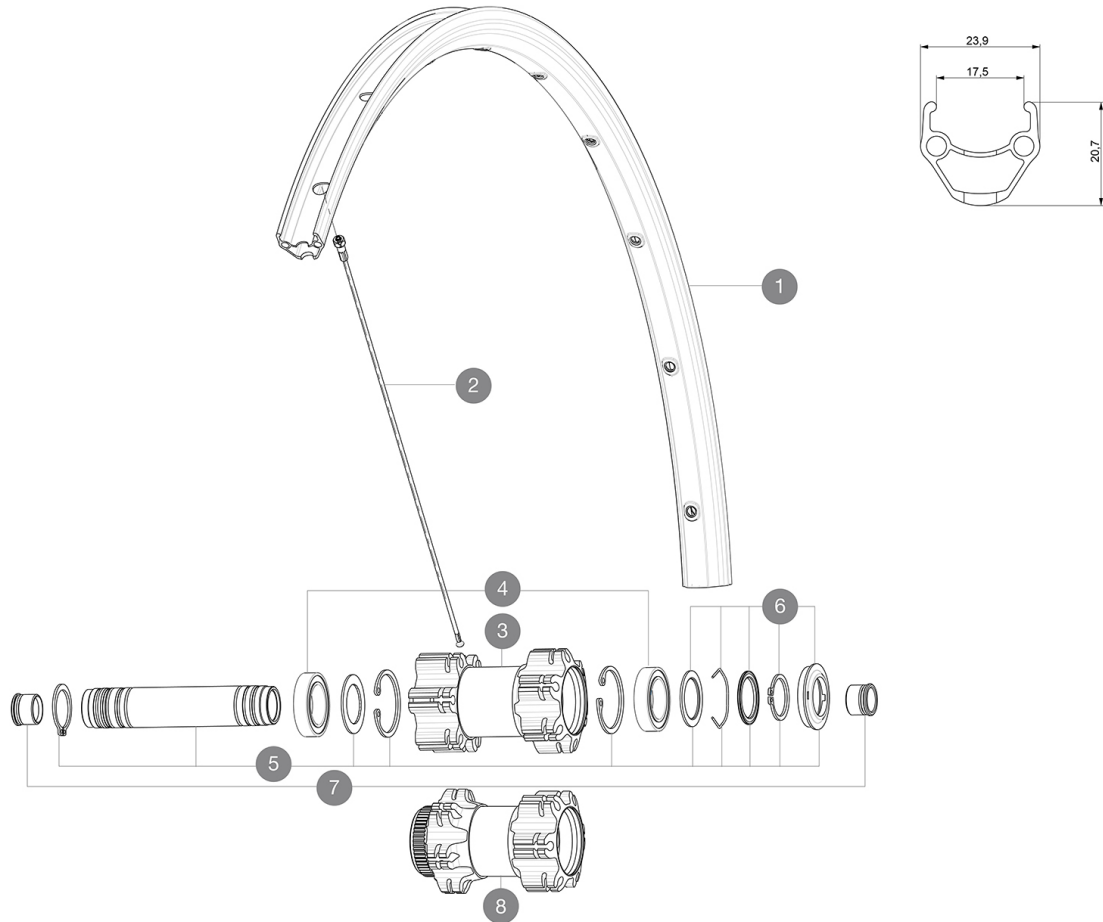

MAVIC Aksium Disc TA

ASTM CATEGORY 2 : road and offroad with jumps less than 15cm
Recommended weight limit : 120kg
Recommended tire sizes: 25 to 32 mm

REFERENCES WHEELS

F68901	Aksium D6B TA Ft 12x100	F71631	AksDCLTA12mmFWTS
F69001	Aksium DCL TA Ft 12x100		

Specifications

RIMS

- **Material** : S6000 Aluminum
- **Height** : 21 mm
- **Joint** : pinned
- **Drilling** : traditional with H2 reinforcement
Disc brake specific profile
- **Valve hole diameter** : 6.5 mm
- **Tire** : clincher
- **Internal width** : 17 mm
- **ETRTO size** : 622x17C

SPOKES

- **Material** : steel
- **Shape** : straight pull, round
- **Nipples** : steel, ABS
- **Count** : 24 front and rear
- **Lacing** : front and rear crossed 2

WHEEL HUB

- **Front and rear bodies** : aluminum
- **Axle material** : aluminum
- Sealed cartridge bearings
- **Freewheel** : Instant Drive 360
- **Front** : Quick release, 12 thru and 15 thru compatible
- **Rear** : 12x142 (convertible to quick release with optional adapters)

VERSIONS

- **Color** : Black only
- **Disc standard** : 6 Bolts or Center Lock(R)

WHEEL WEIGHTS

Wheel weight 905