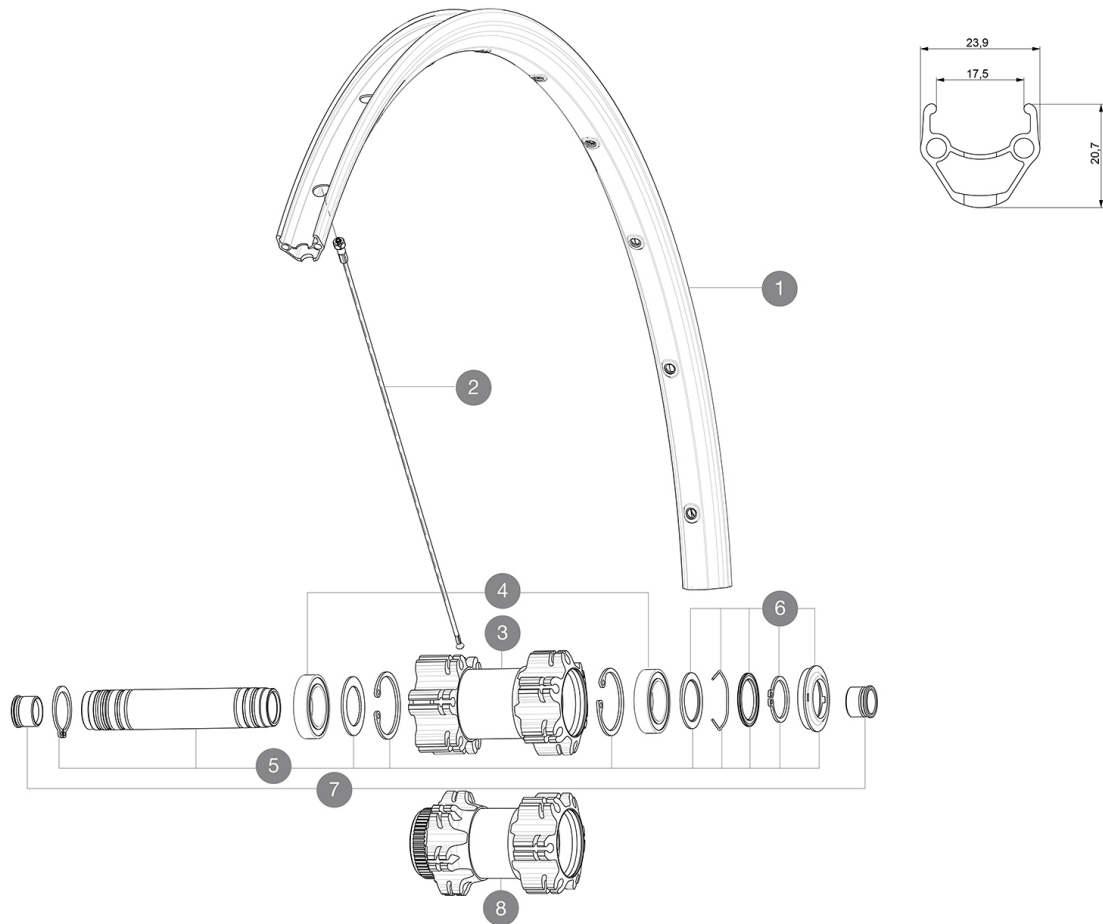

MAVIC Aksium Disc TA

ASTM CATEGORY 2 : road and offroad with jumps less than 15cm
Recommended weight limit : 120kg
Recommended tire sizes: 25 to 32 mm

REFERENCES WHEELS

F68901	Aksium D6B TA Ft 12x100	F71631	AksDCLTA12mmFWTS
F69001	Aksium DCL TA Ft 12x100		

RIMS

&NBSP;:

1	V2290815	KIT FRT/REAR RIM AKSIUM ONE DISC/AKSIUM DISC

SPOKES

2	36690301	"KIT 12 FT/NDS XONE/XMAX - XA 29"/AKSIUM DISC 9 + 12 FT/AKS

HUB SHELLS

3	N/A	HUB BODY
4	99688501	BEARING KIT 9/12/15 D6T HUB 20x32x7 6804
5	V2371101	KIT FRONT QRM AXLE 100mm/BOOST 110mm
6	V2370301	KIT FRONT AUTO ADJUSTING PLAY 15mm AXLE

ADAPTERS

7	V2680201	12mmFtRoadAxleAdaptersQRM