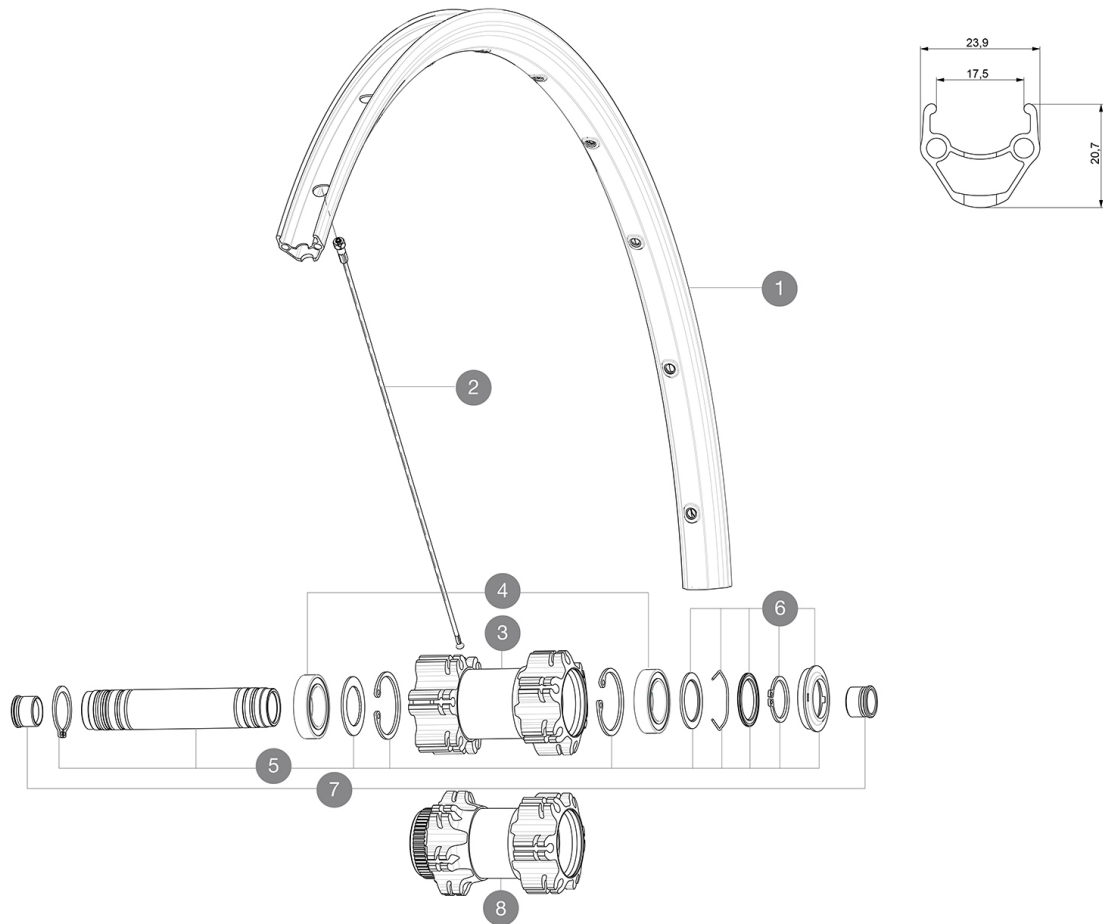

MAVIC Aksium Disc TA

ASTM CATEGORY 2 : road and offroad with jumps less than 15cm
Recommended weight limit : 120kg
Recommended tire sizes: 25 to 32 mm

REFERENCES WHEELS

F68901	Aksium D6B TA Ft 12x100	F71631	AksDCLTA12mmFWTS
F69001	Aksium DCL TA Ft 12x100		

Specifications

RIMS

- **Material** : S6000 Aluminum
 - **Height** : 21 mm
 - **Joint** : pinned
 - **Drilling** : traditional with H2 reinforcement
- Disc brake specific profile
- **Valve hole diameter** : 6.5 mm
 - **Tire** : clincher
 - **Internal width** : 17 mm
 - **ETRTO size** : 622x17C

SPOKES

- **Material** : steel
- **Shape** : straight pull, round
- **Nipples** : steel, ABS
- **Count** : 24 front and rear
- **Lacing** : front and rear crossed 2

WHEEL HUB

- **Front and rear bodies** : aluminum
 - **Axle material** : aluminum
- Sealed cartridge bearings
- **Freewheel** : Instant Drive 360
 - **Front** : Quick release, 12 thru and 15 thru compatible
 - **Rear** : 12x142 (convertible to quick release with optional adapters)

VERSIONS

- **Color** : Black only
- **Disc standard** : 6 Bolts or Center Lock(R)

WHEEL WEIGHTS

Wheel weight 905