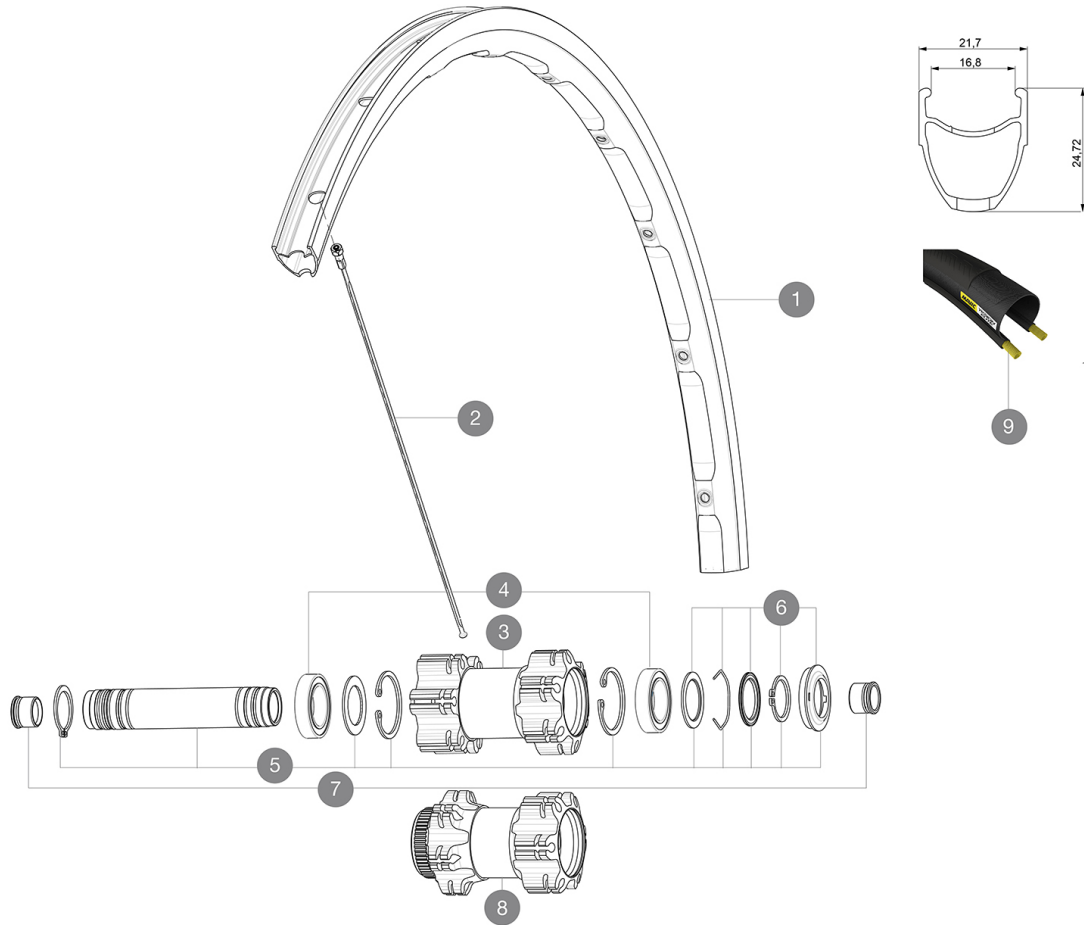

MAVIC Ksyrium Disc TA

ASTM CATEGORY 2 : road and offroad with jumps less than 15cm
 Recommended weight limit : 120kg
 Recommended tire sizes: 25 to 32 mm
 Max. Pressure: 25/28mm 7.7 bars - 110 PSI

REFERENCES WHEELS

Specifications

RIMS

- **Material** : S6000 Aluminum
- **Height** : 21 mm
- **Joint** : SUP
- **Drilling** : traditional with H2 reinforcement
Disc brake specific profile
- **Weight reduction** : ISM
- **Valve hole diameter** : 6.5 mm
- **Tire** : clincher
- **ETRTO size** : 622x17C

SPOKES

- **Material** : steel
- **Shape** : straight pull, bladed
- **Count** : 24 front and rear
- **Lacing** : front crossed 2, rear Isopulse

WHEEL HUB

- **Front and rear bodies** : aluminum
- **Axle material** : aluminum
- Sealed cartridge bearings
- **Freewheel** : Instant Drive 360
- **Front** : Quick release, 12 thru and 15 thru compatible
- **Rear** : 12x142 (convertible to quick release with optional adapters)

VERSIONS

- **Color** : Black only
- **Disc standard** : 6 Bolts or Center Lock(R)

WHEEL WEIGHTS

Wheel weight 845