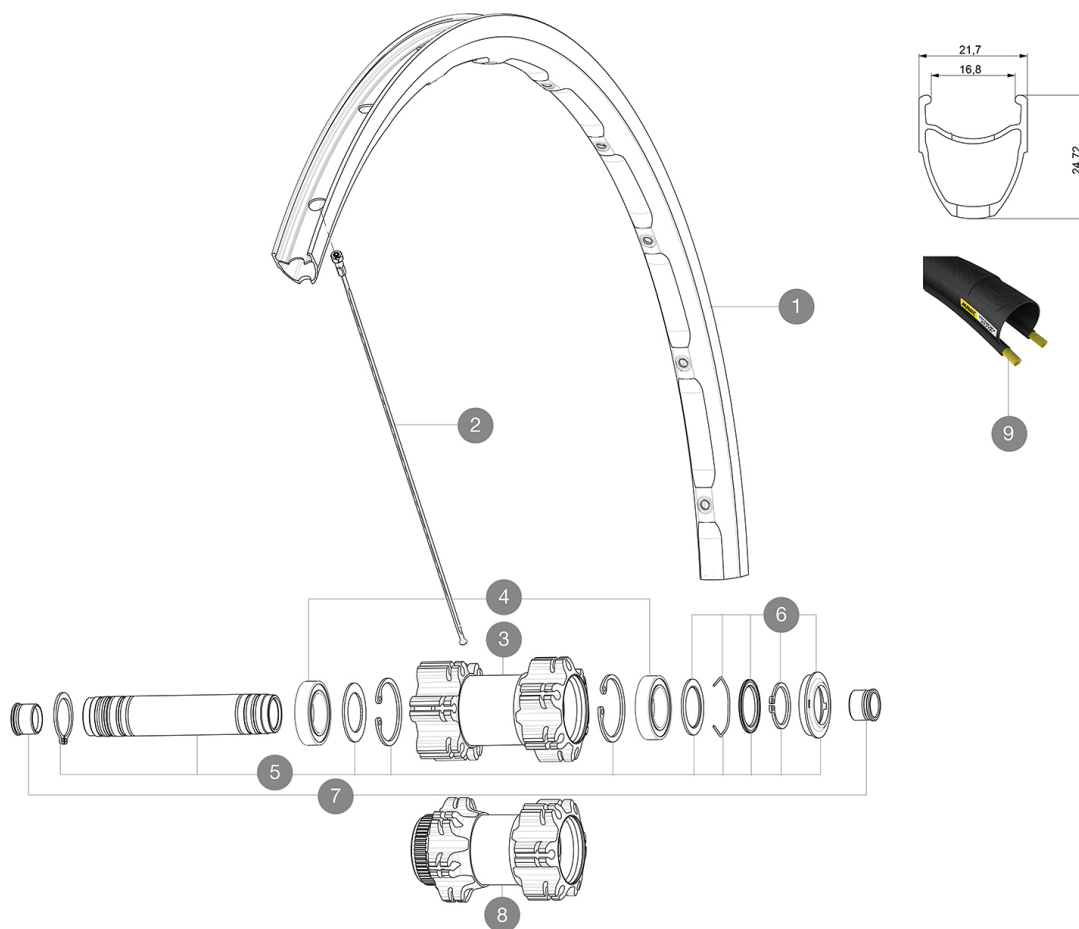

MAVIC Ksyrium Disc TA

1
2017
FRONT

ASTM CATEGORY 2 : road and offroad with jumps less than 15cm
Recommended weight limit : 120kg
Recommended tire sizes: 25 to 32 mm
Max. Pressure: 25/28mm 7.7 bars - 110 PSI

REFERENCES WHEELS

RIMS

&NBSP;:

1 V2409315 KIT FRONT/REAR RIM KSYRIUM DISC 17C

SPOKES

2 V2275701 KIT 12 NDS KSYRIUM DISC 12/KSY 17C SPK 292mm

HUB SHELLS

3	N/A	HUB BODY
4	99688501	BEARING KIT 9/12/15 D6T HUB 20x32x7 6804
5	V2371101	KIT FRONT QRM AXLE 100mm/BOOST 110mm
6	V2370301	KIT FRONT AUTO ADJUSTING PLAY 15mm AXLE

TYRES

9 37805725 Yksion Elite

ADAPTERS

7	V2680201	12mmFtRoadAxleAdaptersQRM
	99694101	ADAPTER Ft 15 to 9mm QR