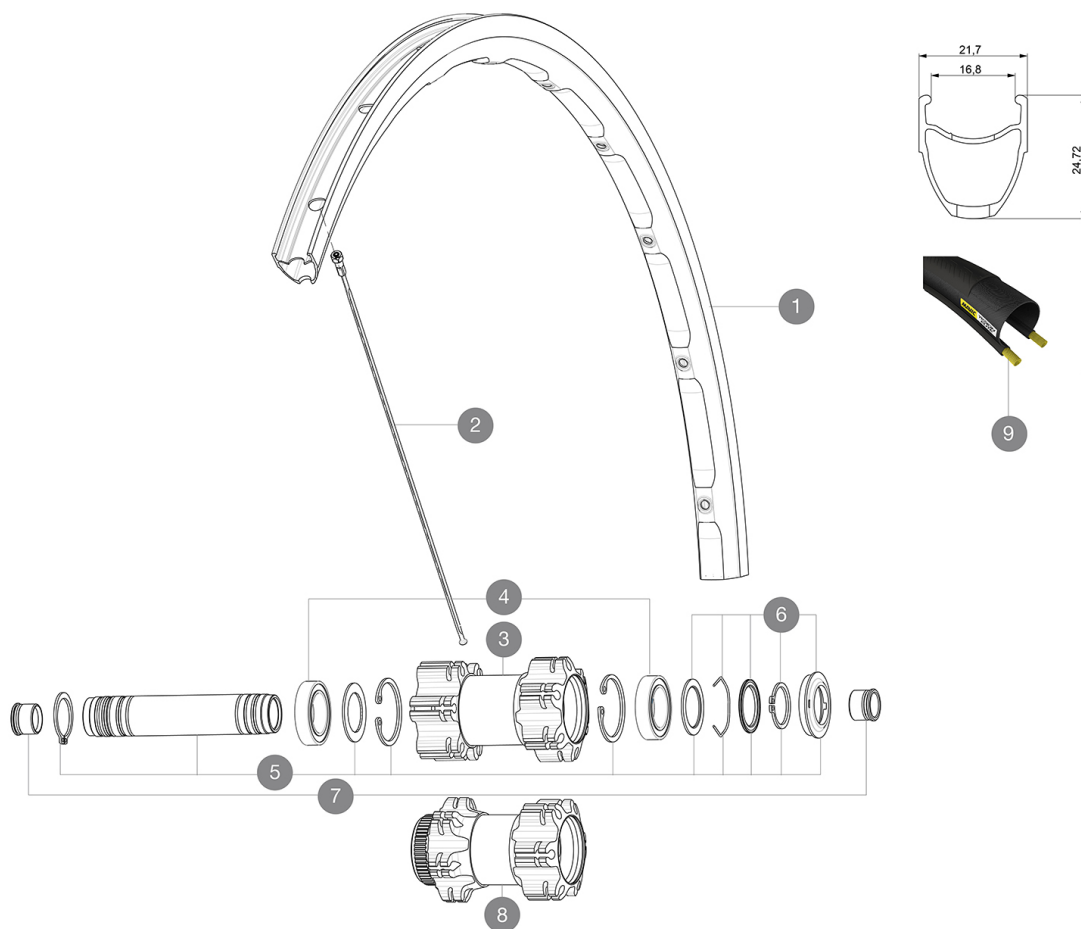

MAVIC Ksyrium Disc TA

1
2017
FRONT

ASTM CATEGORY 2 : road and offroad with jumps less than 15cm
Recommended weight limit : 120kg
Recommended tire sizes: 25 to 32 mm
Max. Pressure: 25/28mm 7.7 bars - 110 PSI

REFERENCES WHEELS

RIMS

&NBSP;:

1 V2409315 KIT FRONT/REAR RIM KSYRIUM DISC 17C

SPOKES

2 V2275701 KIT 12 NDS KSYRIUM DISC 12/KSY 17C SPK 292mm

HUB SHELLS

3	N/A	HUB BODY
4	99688501	BEARING KIT 9/12/15 D6T HUB 20x32x7 6804
5	V2371101	KIT FRONT QRM AXLE 100mm/BOOST 110mm
6	V2370301	KIT FRONT AUTO ADJUSTING PLAY 15mm AXLE

TYRES

9 37805725 Yksion Elite

ADAPTERS

7	V2680201	12mmFtRoadAxleAdaptersQRM
	99694101	ADAPTER Ft 15 to 9mm QR