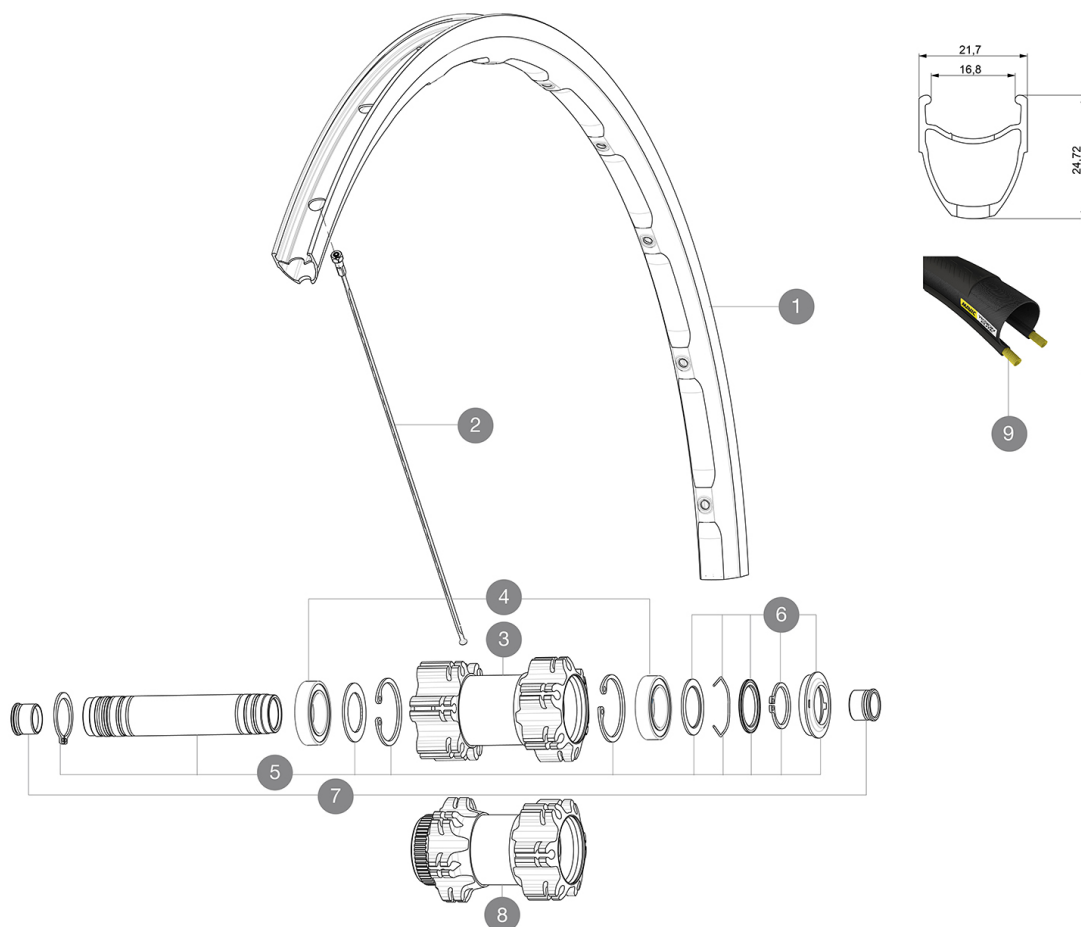

MAVIC Ksyrium Disc TA

1
2017
FRONT

ASTM CATEGORY 2 : road and offroad with jumps less than 15cm
Recommended weight limit : 120kg
Recommended tire sizes: 25 to 32 mm
Max. Pressure: 25/28mm 7.7 bars - 110 PSI

REFERENCES WHEELS

RIMS

&NBSP;:

1 V2409315 KIT FRONT/REAR RIM KSYRIUM DISC 17C

SPOKES

2 V2275701 KIT 12 NDS KSYRIUM DISC 12/KSY 17C SPK 292mm

HUB SHELLS

3	N/A	HUB BODY
4	99688501	BEARING KIT 9/12/15 D6T HUB 20x32x7 6804
5	V2371101	KIT FRONT QRM AXLE 100mm/BOOST 110mm
6	V2370301	KIT FRONT AUTO ADJUSTING PLAY 15mm AXLE

TYRES

9 37805725 Yksion Elite

ADAPTERS

7	V2680201	12mmFtRoadAxleAdaptersQRM
	99694101	ADAPTER Ft 15 to 9mm QR