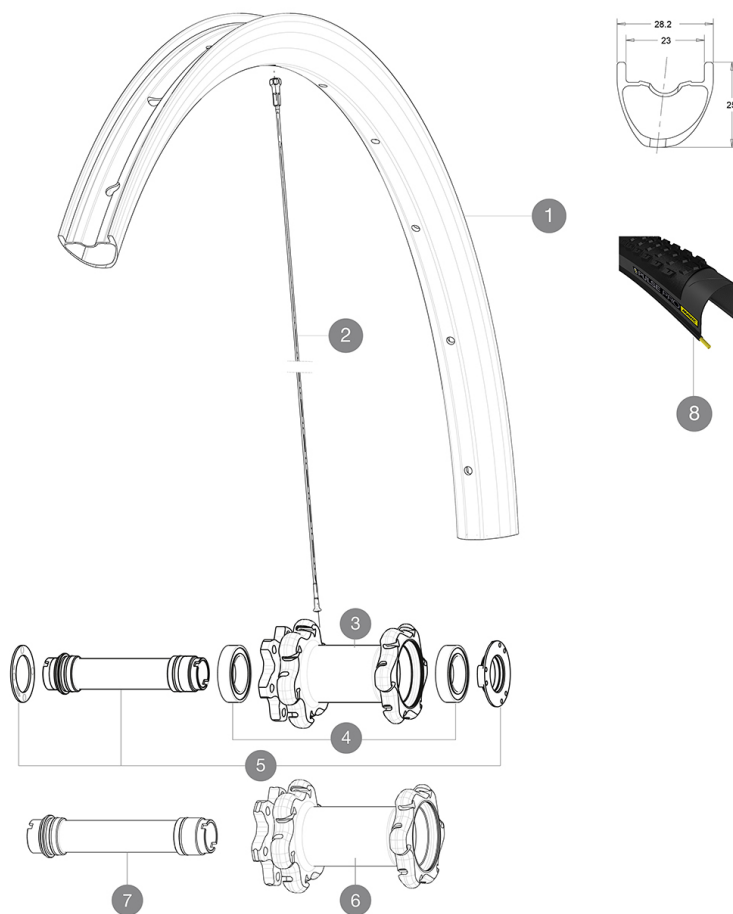

ASTM CATEGORY 3 : offroad with jumps less than 61cm  
Recommended weight limit : 120kg  
Recommended tire sizes: 28 mm to 62 mm (1.1" to 2.5")

## REFERENCES WHEELS

### RIMS

VALVE HOLE (MM): 6,5 :

1	V3100110	KIT FRONT RIM CROSSMAX PRO CARBON 29"
	V2620101	UST RIM TAPE 25mm (for 21-24mm wide rim)

### SPOKES

2	V2384601	KIT 12 FT/ND5 CROSSMAX PRO CARB 29" SPK 292mm while stock I
	V3821801	KIT 12 FRT/REAR CROSSMAX PRO CARBON 29" EXTRA FLAT SPOKE 29