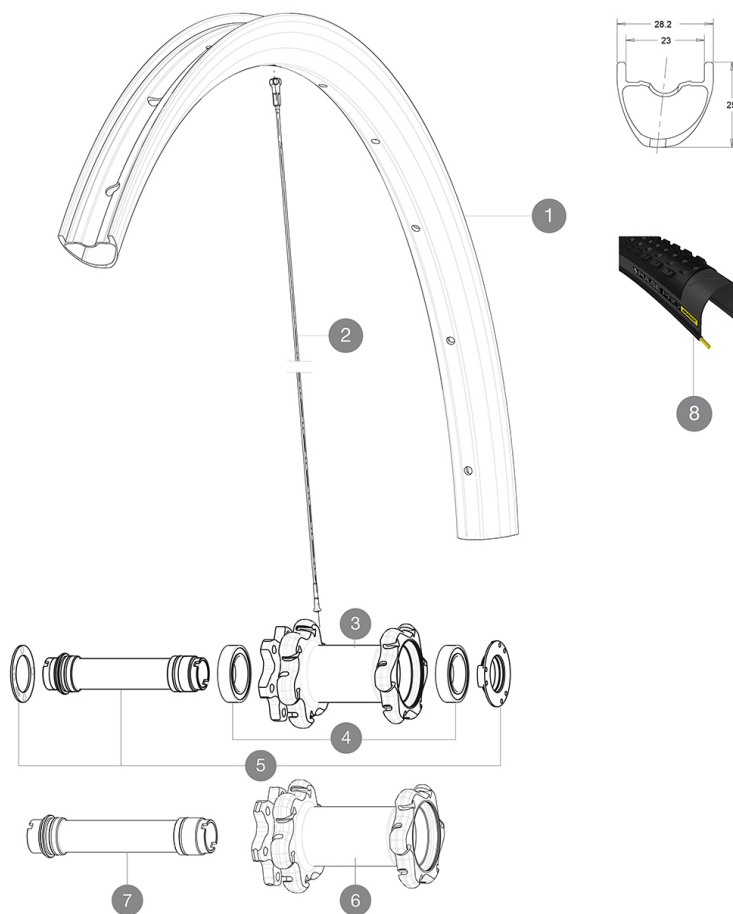

ASTM CATEGORY 3 : offroad with jumps less than 61cm
Recommended weight limit : 120kg
Recommended tire sizes: 28 mm to 62 mm (1.1" to 2.5")

REFERENCES WHEELS

RIMS

VALVE HOLE (MM): 6,5 :

1	V3100110	KIT FRONT RIM CROSSMAX PRO CARBON 29"
	V2620101	UST RIM TAPE 25mm (for 21-24mm wide rim)

SPOKES

2	V2384601	KIT 12 FT/ND5 CROSSMAX PRO CARB 29" SPK 292mm
---	----------	---

HUB SHELLS

3	N/A	HUB BODY
4	99688501	BEARING KIT 9/12/15 D6T HUB 20x32x7 6804
5	V2252301	KIT MY16 FRONT AXLE ROAD DISC 9/12/15 INT
6	N/A	HUB BODY
7	V2370701	KIT FRONT QRM+ AXLE BOOST INTL 110mm

Specifications

RIMS

- **Material** : 100% Unidirectional carbon fiber
- **Material** : 100% Unidirectional carbon fiber
- **Joint** : SUP
- **Drilling** : traditional
- **Drilling** : traditional
- **Valve hole diameter** : 6.5 mm
- **Valve hole diameter** : 6.5 mm
- **Tire** : UST Tubeless and tubetype
- **Tire** : UST Tubeless and tubetype
- **Internal width** : 23 mm
- **Internal width** : 23 mm
- **ETRTO size 27.5"** : 584x23ss
- **ETRTO size 27.5"** : 584x23ss
- **ETRTO size 29"** : 622x23ss
- **ETRTO size 29"** : 622x23ss

VERSIONS

- **Color** : Black only
- **Color** : Black only
- **Disc standard** : 6 Bolts only
- **Disc standard** : 6 Bolts only
- **Hub width** : Boost (front 110, rear 148) or Non-Boost (front 100, rear 135/142)
- **Hub width** : Boost (front 110, rear 148) or Non-Boost (front 100, rear 135/142)
- Lefty Supermax
- Lefty Supermax