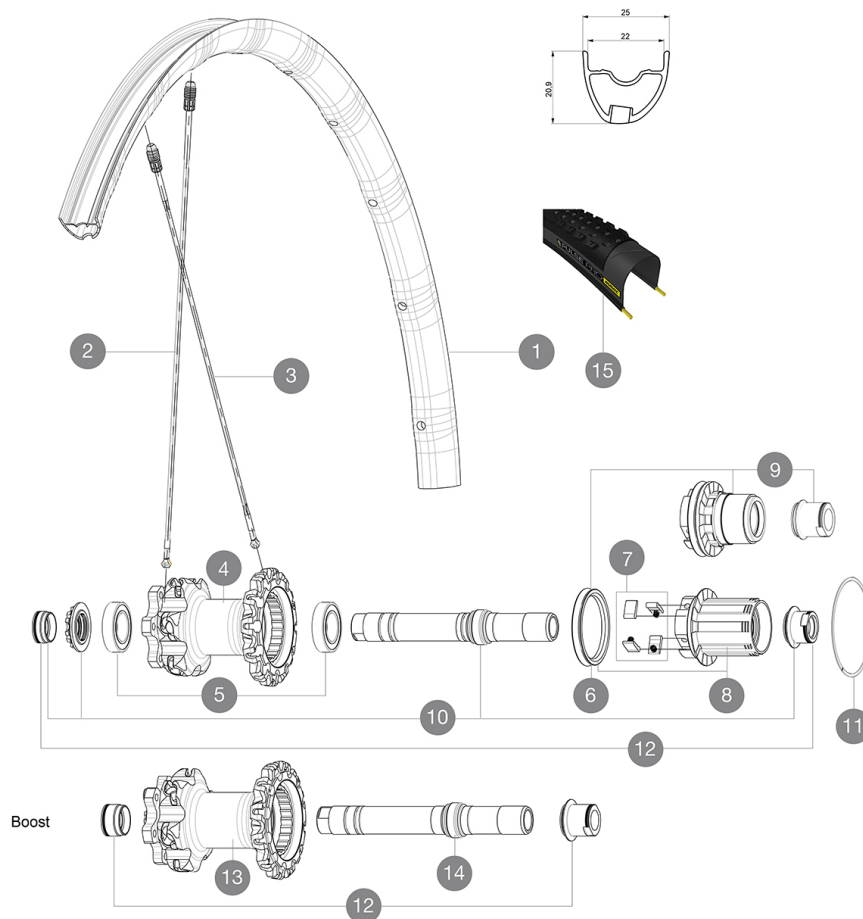

ASTM CATEGORY 3 : offroad with jumps less than 61cm

For a longer longevity of the wheel, Mavic recommends that the total weight supported by the wheels don't exceed 120kg, bike included

Recommended tyre sizes: 28 mm to 62 mm (1.1" to 2.5")

## 参照ホイール

## RIMS

Ä□□Ä□«Ä□□Ç©'Á¼□İ¼□MMİ¼□İ¼□6,5 :

1	V2316113	KIT REAR RIM CROSSMAX PRO 27,5" 22TSS
1	V2317613	KIT REAR RIM CROSSMAX PRO 27,5" 22mm TUBELESS STRAIGHT SIDE

### VERSIONS

- Color : Black only
- Color : Black only
- Disc standard : 6 Bolts only
- Disc standard : 6 Bolts only
- Hub width : Boost (front 110, rear 148) or Non-Boost (front 100, rear 135/142)