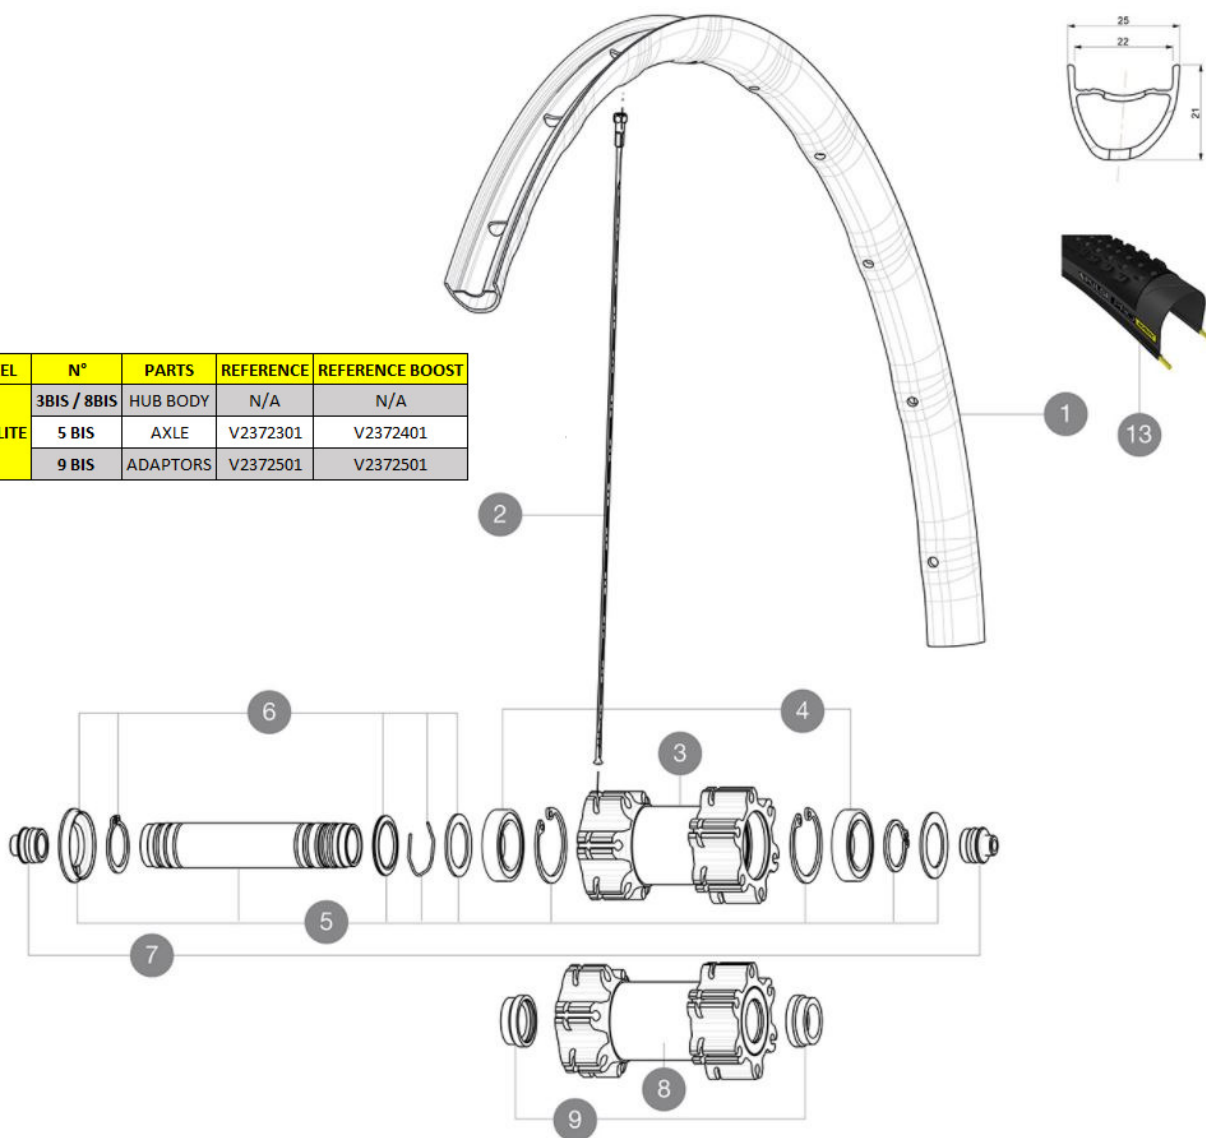

ASTM CATEGORY 3 : offroad with jumps less than 61cm
 Recommended weight limit : 120kg
 Recommended tire sizes: 28 mm to 62 mm (1.1" to 2.5")
 Recommended tyre sizes: 36 mm to 64 mm (1.4" to 2.5")

REFERENCES WHEELS

FRONT WHEEL	N°	PARTS	REFERENCE	REFERENCE BOOST
	3BIS / 8BIS	HUB BODY	N/A	N/A
CROSSMAX ELITE	5 BIS	AXLE	V2372301	V2372401
	9 BIS	ADAPTORS	V2372501	V2372501

RIMS

VALVE HOLE (MM): 6,5 :

1	V2960115	KIT FT/RR RIM CROSSMAX EL 27,5" 22mm RED TSS
1	V2940115	KIT FT/RR RIM CROSSMAX EL 27,5" 22mm BLK TSS
	V2620101	UST RIM TAPE 25mm (for 21-24mm wide rim)

Specifications

RIMS

- **Material** : Mxtral
 - **Material** : Mxtral
 - **Joint** : SUP
 - **Joint** : SUP
 - **Drilling** : traditional
 - **Drilling** : traditional
 - **Weight reduction** : ISM 4D
 - **Weight reduction** : ISM 4D
 - **Valve hole diameter** : 6.5 mm
 - **Valve hole diameter** : 6.5 mm
 - **Tire** : UST Tubeless and tubetype
 - **Tire** : UST Tubeless and tubetype
 - **Internal width** : 22 mm
 - **Internal width** : 22 mm
 - **ETRTO size 27.5"** : 584x22ss
 - **ETRTO size 27.5"** : 584x22ss
 - **ETRTO size 29"** : 622x22ss
 - **ETRTO size 29"** : 622x22ss
- Hookless profile
Use with Mavic Tubeless Tape
Use with Mavic Tubeless Tape

WHEEL WEIGHTS

- Wheel weight
Weight Front 27.5": 750
Weight Front 29": 785

SPOKES

Download date: 2024-09-11 / Update date: 2022-11-16

- **Material** : steel
- **Material** : steel