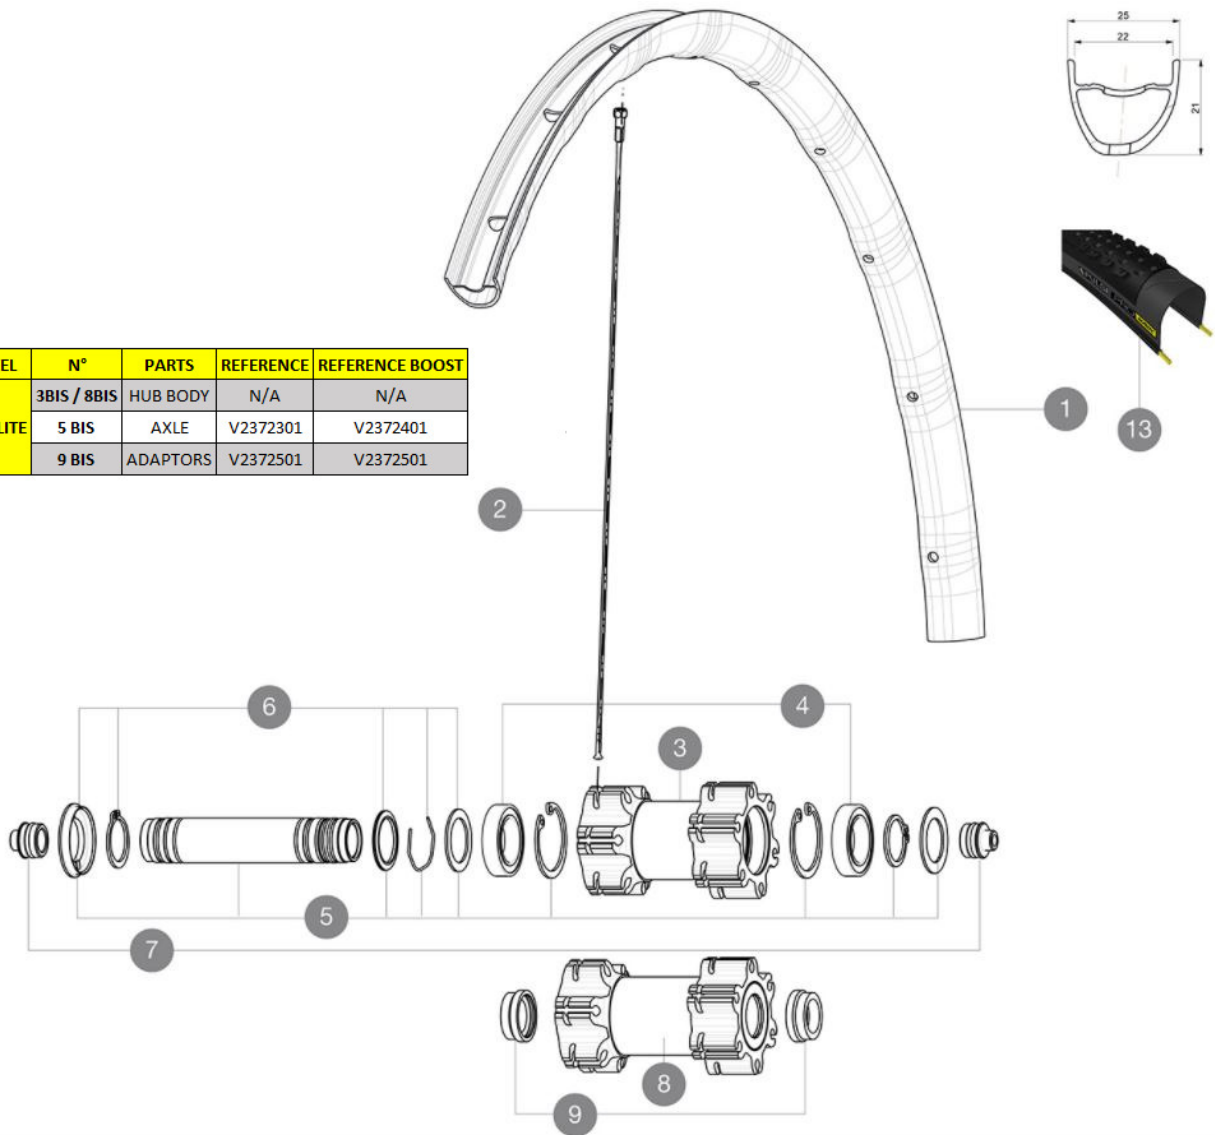

ASTM CATEGORY 3 : offroad with jumps less than 61cm
 Recommended weight limit : 120kg
 Recommended tire sizes: 28 mm to 62 mm (1.1" to 2.5")
 Recommended tyre sizes: 36 mm to 64 mm (1.4" to 2.5")

REFERENCES WHEELS

FRONT WHEEL	N°	PARTS	REFERENCE	REFERENCE BOOST
	3BIS / 8BIS	HUB BODY	N/A	N/A
CROSSMAX ELITE	5 BIS	AXLE	V2372301	V2372401
	9 BIS	ADAPTORS	V2372501	V2372501

RIMS

VALVE HOLE (MM): 6,5 :

1	V2940115	KIT FT/RR RIM CROSSMAX EL 27,5" 22mm BLK TSS
1	V2960115	KIT FT/RR RIM CROSSMAX EL 27,5" 22mm RED TSS
	V2620101	UST RIM TAPE 25mm (for 21-24mm wide rim)

Specifications

RIMS

- **Material** : Maxtal
 - **Material** : Maxtal
 - **Joint** : SUP
 - **Joint** : SUP
 - **Drilling** : traditional
 - **Drilling** : traditional
 - **Weight reduction** : ISM 4D
 - **Weight reduction** : ISM 4D
 - **Valve hole diameter** : 6.5 mm
 - **Valve hole diameter** : 6.5 mm
 - **Tire** : UST Tubeless and tubetype
 - **Tire** : UST Tubeless and tubetype
 - **Internal width** : 22 mm
 - **Internal width** : 22 mm
 - **ETRTO size 27.5"** : 584x22ss
 - **ETRTO size 27.5"** : 584x22ss
 - **ETRTO size 29"** : 622x22ss
 - **ETRTO size 29"** : 622x22ss
- Hookless profile
Use with Mavic Tubeless Tape
Use with Mavic Tubeless Tape

WHEEL WEIGHTS

- Wheel weight
Weight Front 27.5": 750
Weight Front 29": 785

SPOKES

Download date: 2024-10-04 / Update date: 2022-11-16

- **Material** : steel
- **Material** : steel