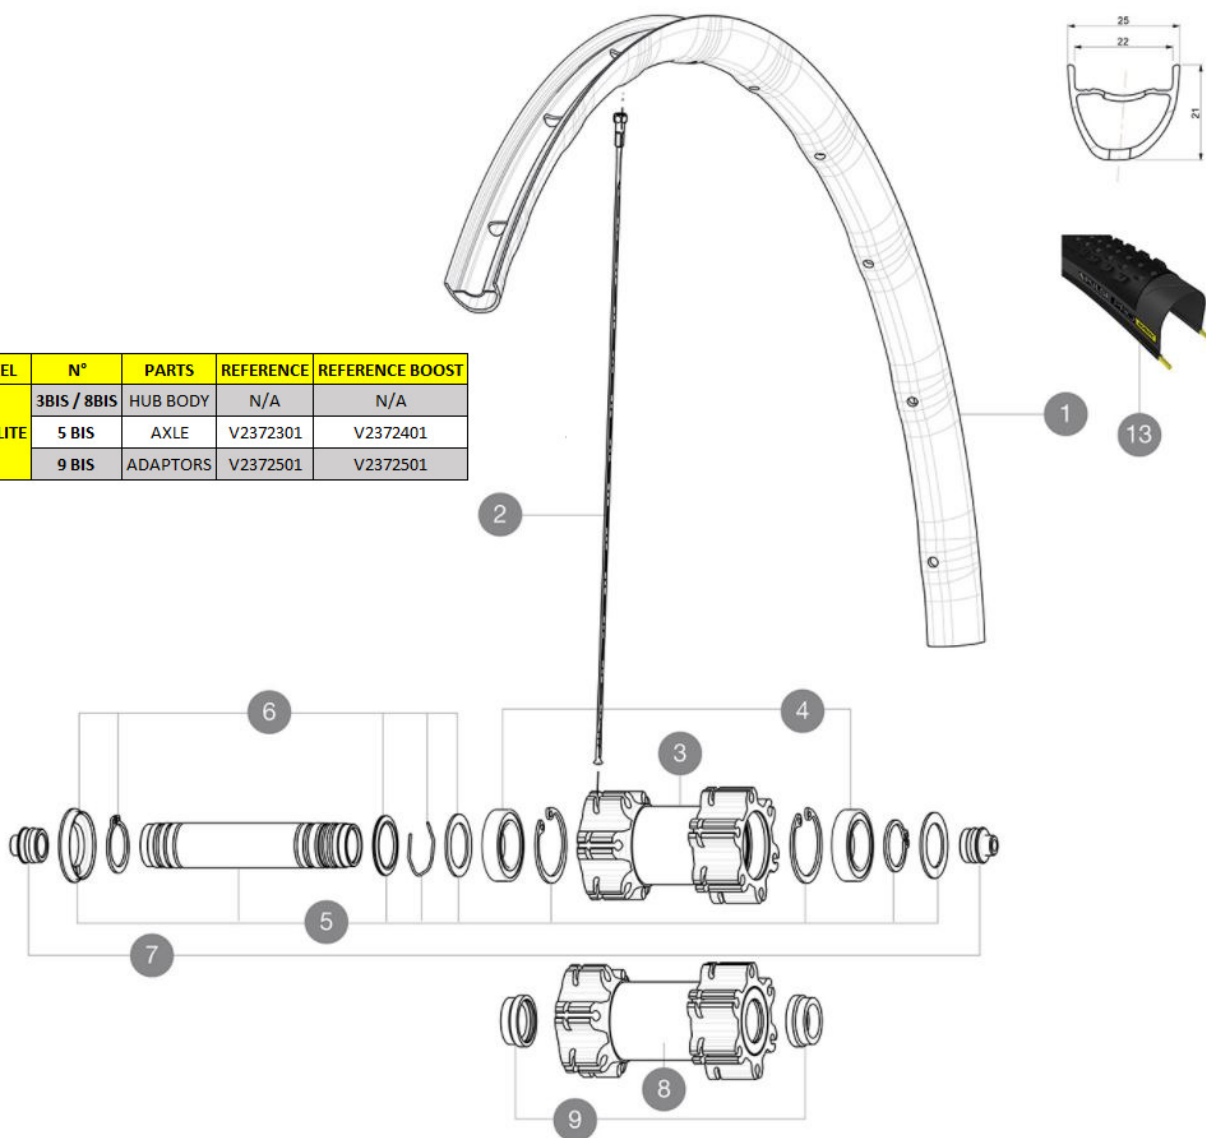

ASTM CATEGORY 3 : offroad with jumps less than 61cm  
 Recommended weight limit : 120kg  
 Recommended tire sizes: 28 mm to 62 mm (1.1" to 2.5")  
 Recommended tyre sizes: 36 mm to 64 mm (1.4" to 2.5")

## REFERENCES WHEELS

FRONT WHEEL	N°	PARTS	REFERENCE	REFERENCE BOOST
	3BIS / 8BIS	HUB BODY	N/A	N/A
CROSSMAX ELITE	5 BIS	AXLE	V2372301	V2372401
	9 BIS	ADAPTORS	V2372501	V2372501

### RIMS

VALVE HOLE (MM): 6,5 :

1	V2940115	KIT FT/RR RIM CROSSMAX EL 27,5" 22mm BLK TSS
1	V2960115	KIT FT/RR RIM CROSSMAX EL 27,5" 22mm RED TSS
	V2620101	UST RIM TAPE 25mm (for 21-24mm wide rim)

### WHEEL WEIGHTS

Wheel weight  
Weight Front 27.5": 750  
Weight Front 29": 785