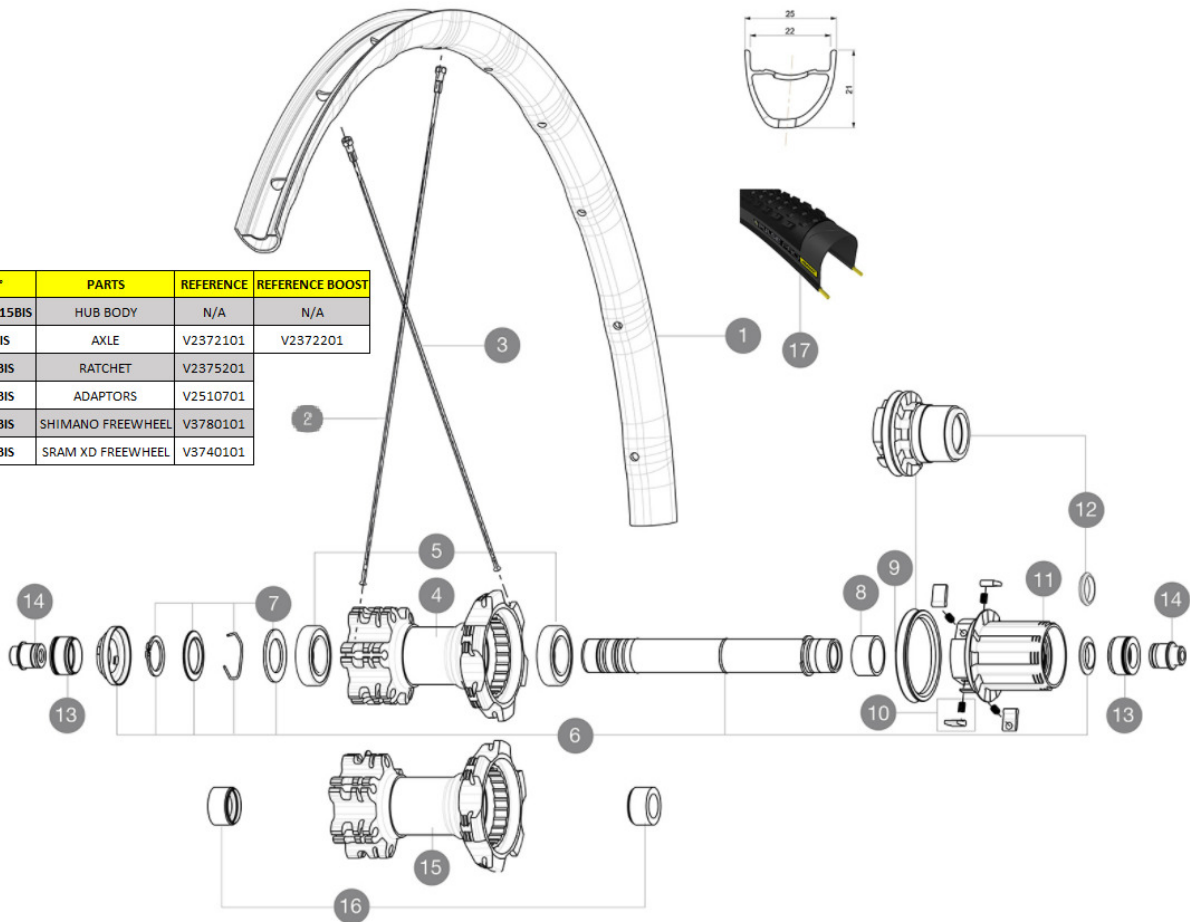

ASTM CATEGORY 3 : offroad with jumps less than 61cm  
 Recommended weight limit : 120kg  
 Recommended tire sizes: 28 mm to 62 mm (1.1" to 2.5")  
 Recommended tyre sizes: 36 mm to 64 mm (1.4" to 2.5")

## REFERENCES WHEELS

REAR WHEEL	N°	PARTS	REFERENCE	REFERENCE BOOST
CROSSMAX ELITE	4BIS / 15BIS	HUB BODY	N/A	N/A
	6 BIS	AXLE	V2372101	V2372201
	10 BIS	RATCHET	V2375201	
	13 BIS	ADAPTORS	V2510701	
	11 BIS	SHIMANO FREEWHEEL	V3780101	
	12 BIS	SRAM XD FREEWHEEL	V3740101	

## RIMS

VALVE HOLE (MM): 6,5 :

1	V2940115	KIT FT/RR RIM CROSSMAX EL 27,5" 22mm BLK TSS
1	V2960115	KIT FT/RR RIM CROSSMAX EL 27,5" 22mm RED TSS
	V2620101	UST RIM TAPE 25mm (for 21-24mm wide rim)

### WHEEL WEIGHTS

- Wheel weight  
Weight Rear 27.5": 885  
Weight Rear 29": 930