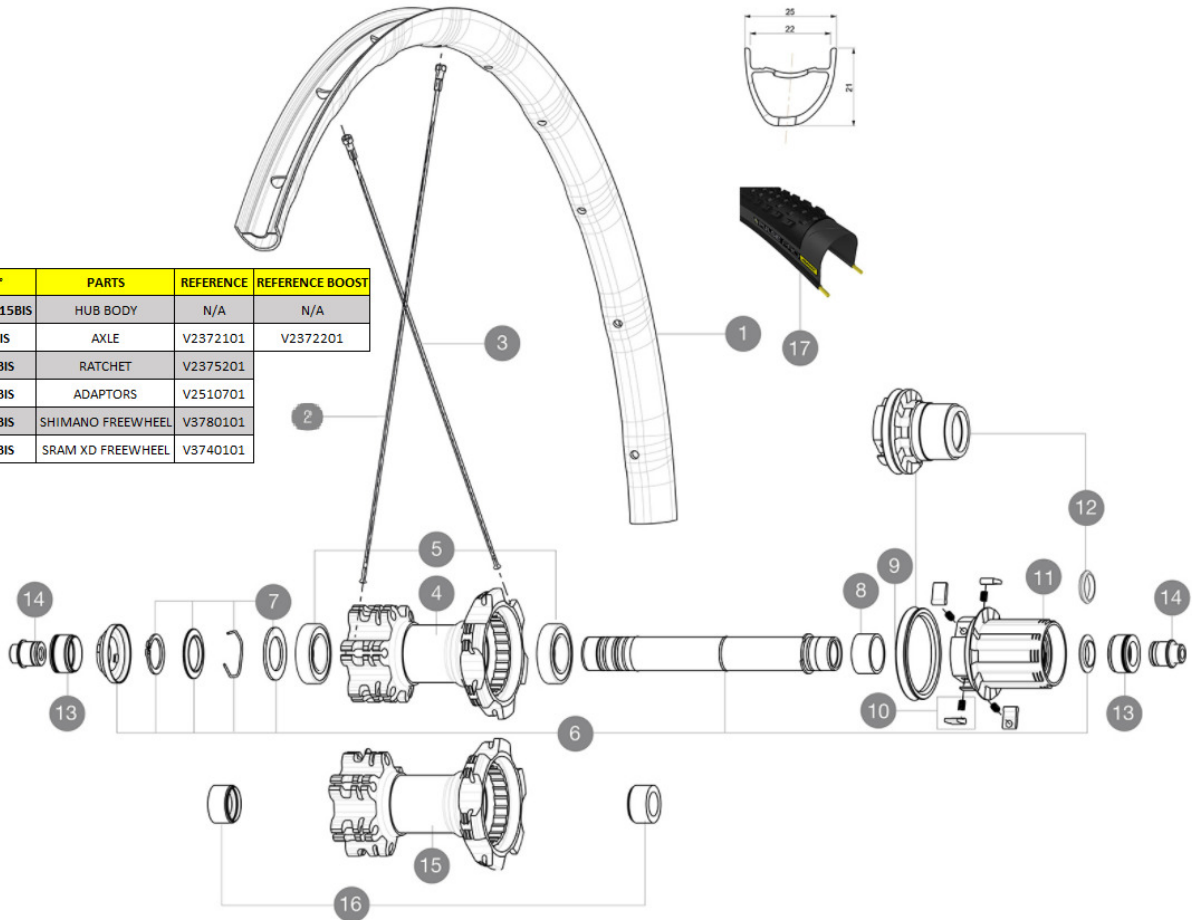

ASTM CATEGORY 3 : offroad with jumps less than 61cm
 Recommended weight limit : 120kg
 Recommended tire sizes: 28 mm to 62 mm (1.1" to 2.5")
 Recommended tyre sizes: 36 mm to 64 mm (1.4" to 2.5")

REFERENCES WHEELS

REAR WHEEL	N°	PARTS	REFERENCE	REFERENCE BOOST
CROSSMAX ELITE	4BIS / 15BIS	HUB BODY	N/A	N/A
	6 BIS	AXLE	V2372101	V2372201
	10 BIS	RATCHET	V2375201	
	13 BIS	ADAPTORS	V2510701	
	11 BIS	SHIMANO FREEWHEEL	V3780101	
	12 BIS	SRAM XD FREEWHEEL	V3740101	

Specifications

RIMS

- **Material** : Mxtral
 - **Material** : Mxtral
 - **Joint** : SUP
 - **Joint** : SUP
 - **Drilling** : traditional
 - **Drilling** : traditional
 - **Weight reduction** : ISM 4D
 - **Weight reduction** : ISM 4D
 - **Valve hole diameter** : 6.5 mm
 - **Valve hole diameter** : 6.5 mm
 - **Tire** : UST Tubeless and tubetype
 - **Tire** : UST Tubeless and tubetype
 - **Internal width** : 22 mm
 - **Internal width** : 22 mm
 - **ETRTO size 27.5"** : 584x22ss
 - **ETRTO size 27.5"** : 584x22ss
 - **ETRTO size 29"** : 622x22ss
 - **ETRTO size 29"** : 622x22ss
- Hookless profile
Use with Mavic Tubeless Tape
Use with Mavic Tubeless Tape

WHEEL WEIGHTS

- Wheel weight
Weight Rear 27.5": 885
Weight Rear 29": 930

SPOKES

Download date: 2024-09-19 / Update date: 2022-11-16

- **Material** : steel
- **Material** : steel