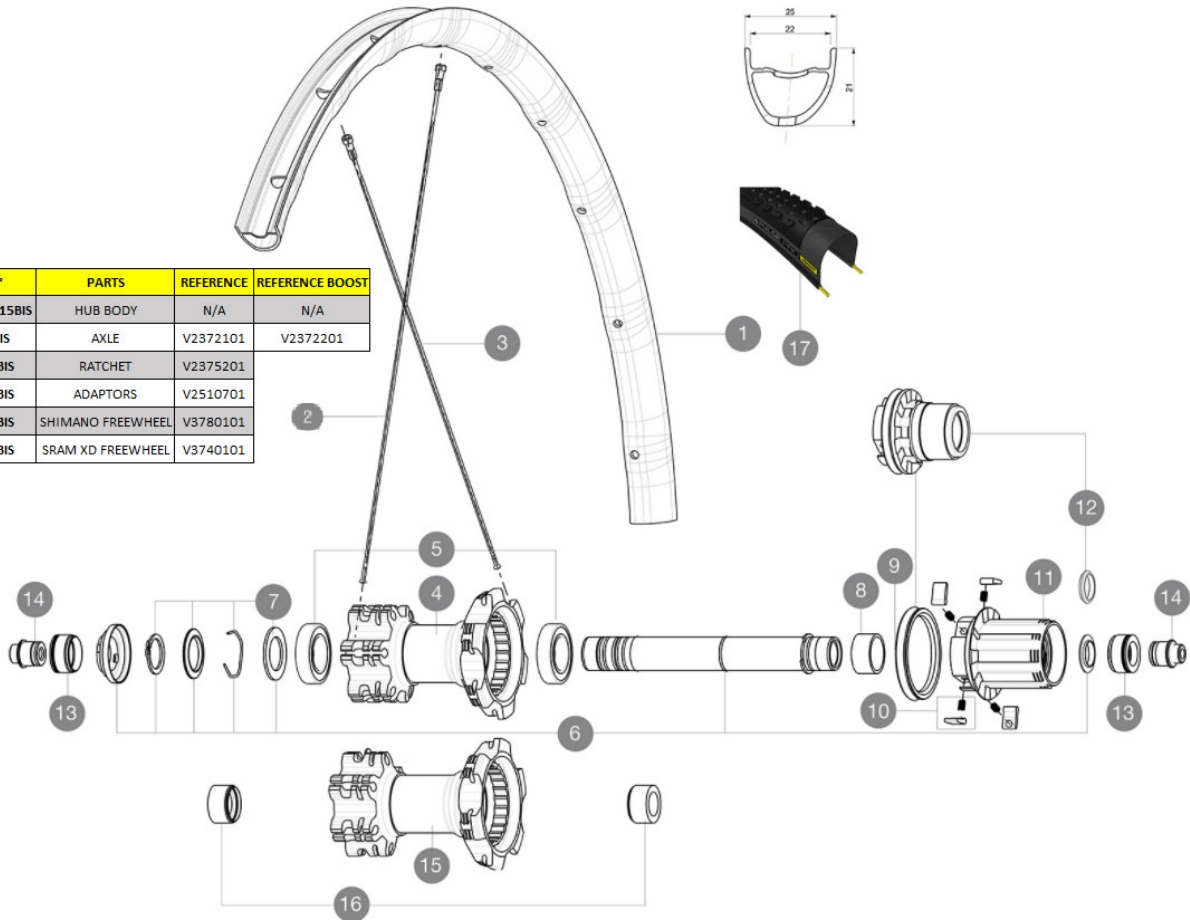

ASTM CATEGORY 3 : offroad with jumps less than 61cm
 Recommended weight limit : 120kg
 Recommended tire sizes: 28 mm to 62 mm (1.1" to 2.5")
 Recommended tyre sizes: 36 mm to 64 mm (1.4" to 2.5")

REFERENCES WHEELS

REAR WHEEL	N°	PARTS	REFERENCE	REFERENCE BOOST
CROSSMAX ELITE	4BIS / 15BIS	HUB BODY	N/A	N/A
	6 BIS	AXLE	V2372101	V2372201
	10 BIS	RATCHET	V2375201	
	13 BIS	ADAPTORS	V2510701	
	11 BIS	SHIMANO FREEWHEEL	V3780101	
	12 BIS	SRAM XD FREEWHEEL	V3740101	

Specifications

RIMS

- **Material** : Mxstal
 - **Material** : Mxstal
 - **Joint** : SUP
 - **Joint** : SUP
 - **Drilling** : traditional
 - **Drilling** : traditional
 - **Weight reduction** : ISM 4D
 - **Weight reduction** : ISM 4D
 - **Valve hole diameter** : 6.5 mm
 - **Valve hole diameter** : 6.5 mm
 - **Tire** : UST Tubeless and tubetype
 - **Tire** : UST Tubeless and tubetype
 - **Internal width** : 22 mm
 - **Internal width** : 22 mm
 - **ETRTO size 27.5"** : 584x22ss
 - **ETRTO size 27.5"** : 584x22ss
 - **ETRTO size 29"** : 622x22ss
 - **ETRTO size 29"** : 622x22ss
- Hookless profile
Use with Mavic Tubeless Tape
Use with Mavic Tubeless Tape

WHEEL WEIGHTS

- Wheel weight
Weight Rear 27.5": 885
Weight Rear 29": 930

SPOKES

Download date: 2024-08-05 / Update date: 2022-11-16

- **Material** : steel
- **Material** : steel