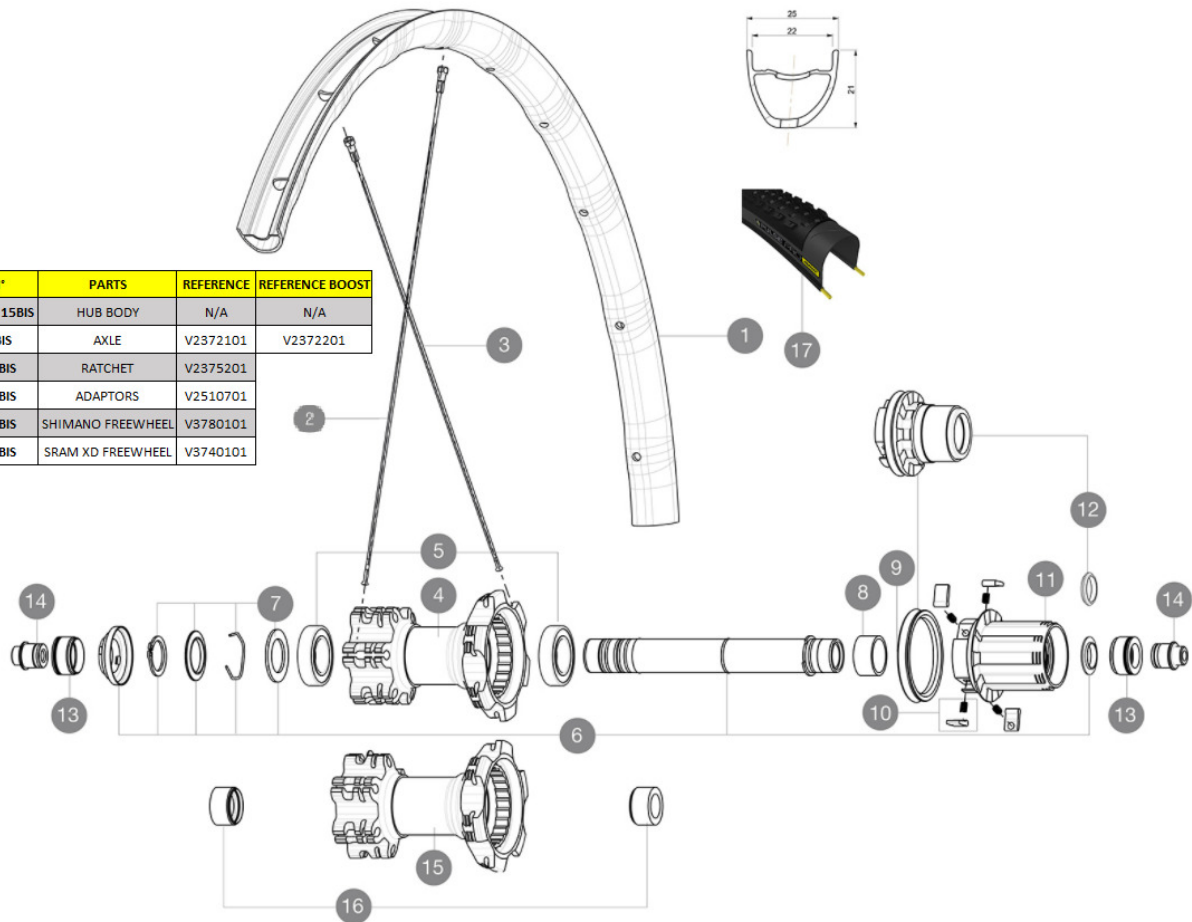

MAVIC *Crossmax Elite*

ASTM CATEGORY 3 : offroad with jumps less than 61cm
Recommended weight limit : 120kg
Recommended tire sizes: 28 mm to 62 mm (1.1" to 2.5")
Recommended tyre sizes: 36 mm to 64 mm (1.4" to 2.5")

REFERENCES WHEELS

REAR WHEEL	N°	PARTS	REFERENCE	REFERENCE BOOST
CROSSMAX ELITE	4BIS / 15BIS	HUB BODY	N/A	N/A
	6 BIS	AXLE	V2372101	V2372201
	10 BIS	RATCHET	V2375201	
	13 BIS	ADAPTORS	V2510701	
	11 BIS	SHIMANO FREEWHEEL	V3780101	
	12 BIS	SRAM XD FREEWHEEL	V3740101	

RIMS

VALVE HOLE (MM): 6,5 :

1	V2960115	KIT FT/RR RIM CROSSMAX EL 27,5" 22mm RED TSS
1	V2940115	KIT FT/RR RIM CROSSMAX EL 27,5" 22mm BLK TSS
	V2620101	UST RIM TAPE 25mm (for 21-24mm wide rim)

SPOKES

2	36689301	"KIT 12 DS CROSSROC/XRIDE UST/XMAX ELITE/XA ELITE 27,5" SPK
3	V2382401	KIT 12 FT/NDS XRIDE + FTSX/NDS XMAX EL/XA EL 27,5" SPK 279mm

HUB SHELLS

4	N/A	HUB BODY
4	N/A	HUB BODY
	N/A	HUB BODY
5	M40076	HUB BEARINGS 17x30x7 6903 x 2
6	V2371201	KIT REAR QRM AXLE 135-142 / BOOST 148mm
	V2372101	KIT ID360 135/142 D6T AXLE WITH CLIP
	V2372201	KIT ID360 148 D6T AXLE WITH CLIP
7	V2370401	KIT REAR AUTO ADJUSTING PLAY 12mm AXLE
8	35124501	SET OF 3 REAR AXLE/FREEWHEEL BODY SPACERS MTB L1
9	99610701	ITS-4 FREEWHEEL SEAL
10	99610601	PAWLS KIT FOR ITS-4 (OR TS-2)
	V2375201	KIT ID360 24 TEETH 2 RATCHET + MTB SPRING + PAD (specific)
11	35126001	ITS-4 FREEWHEEL BODY + SEAL 2013 (NO PAWLS)
	V3780101	HG9 Alloy MTB Freewheel Body ID360

12	35684101	FREEHUB BODY XD TS2/ITS-4
	V3740101	XD MTB Freewheel Body ID360
15	N/A	HUB BODY
15	N/A	HUB BODY
	N/A	HUB BODY

TYRES

17	39243132	Pulse Pro 27.5
17	39243121	Pulse Pro 27.5

ADAPTORS

13	32965001	ADAPTER Rr 12x142mm Elite/CRide MTB (Rd)
	V2510701	ID360V2RrAxleAdapt12x142/148
14	30873101	2 REAR REDUCERS 12/9,5mm 2012 ITS4 HUB
16	V2371401	YELL RR AXLE SUPPORT BOOST 148mm SELF ADJUST