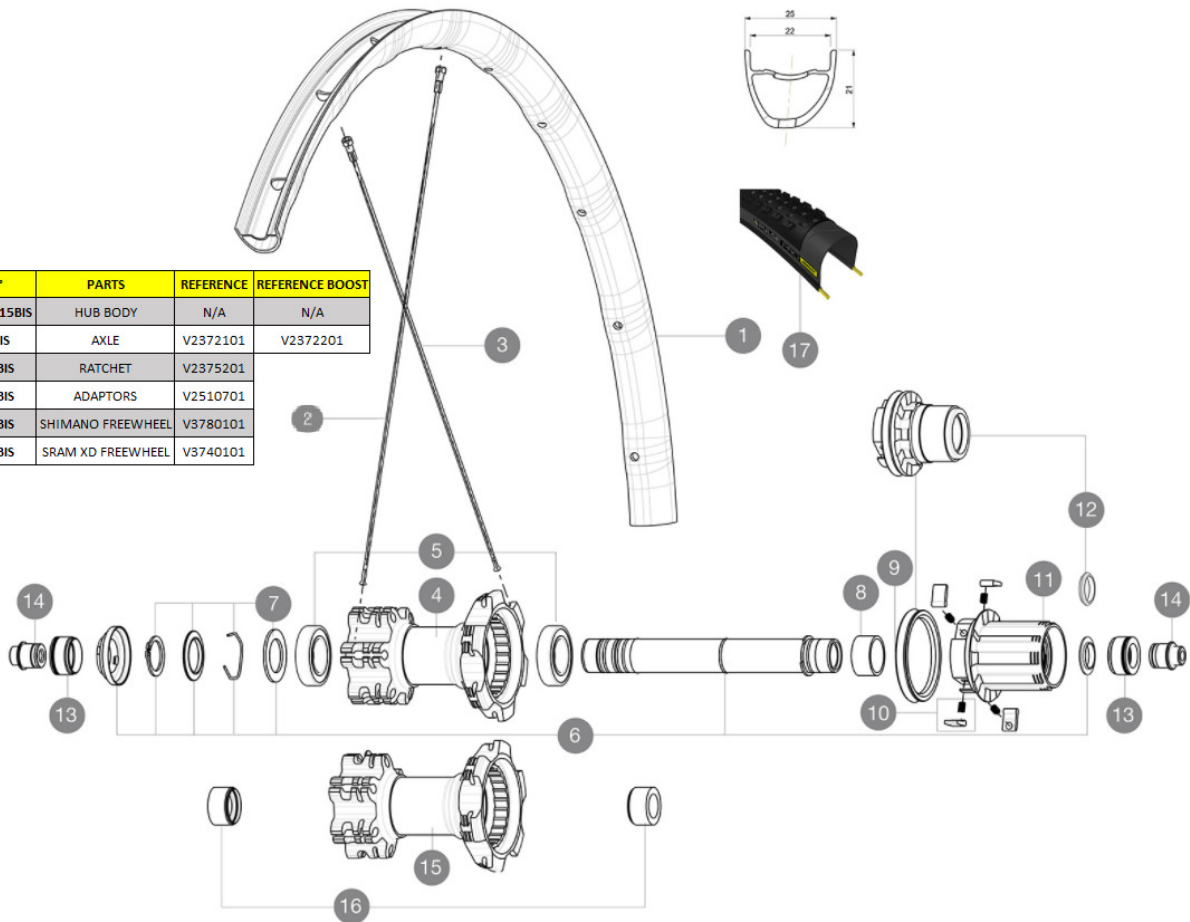

ASTM CATEGORY 3 : offroad with jumps less than 61cm
 Recommended weight limit : 120kg
 Recommended tire sizes: 28 mm to 62 mm (1.1" to 2.5")
 Recommended tyre sizes: 36 mm to 64 mm (1.4" to 2.5")

REFERENCES WHEELS

REAR WHEEL	N°	PARTS	REFERENCE	REFERENCE BOOST
CROSSMAX ELITE	4BIS / 15BIS	HUB BODY	N/A	N/A
	6 BIS	AXLE	V2372101	V2372201
	10 BIS	RATCHET	V2375201	
	13 BIS	ADAPTORS	V2510701	
	11 BIS	SHIMANO FREEWHEEL	V3780101	
	12 BIS	SRAM XD FREEWHEEL	V3740101	

Specifications

RIMS

- **Material** : Mxstal
 - **Material** : Mxstal
 - **Joint** : SUP
 - **Joint** : SUP
 - **Drilling** : traditional
 - **Drilling** : traditional
 - **Weight reduction** : ISM 4D
 - **Weight reduction** : ISM 4D
 - **Valve hole diameter** : 6.5 mm
 - **Valve hole diameter** : 6.5 mm
 - **Tire** : UST Tubeless and tubetype
 - **Tire** : UST Tubeless and tubetype
 - **Internal width** : 22 mm
 - **Internal width** : 22 mm
 - **ETRTO size 27.5"** : 584x22ss
 - **ETRTO size 27.5"** : 584x22ss
 - **ETRTO size 29"** : 622x22ss
 - **ETRTO size 29"** : 622x22ss
- Hookless profile
Use with Mavic Tubeless Tape
Use with Mavic Tubeless Tape

WHEEL WEIGHTS

- Wheel weight
Weight Rear 27.5": 885
Weight Rear 29": 930

SPOKES

Download date: 2024-09-19 / Update date: 2022-11-16

- **Material** : steel
- **Material** : steel