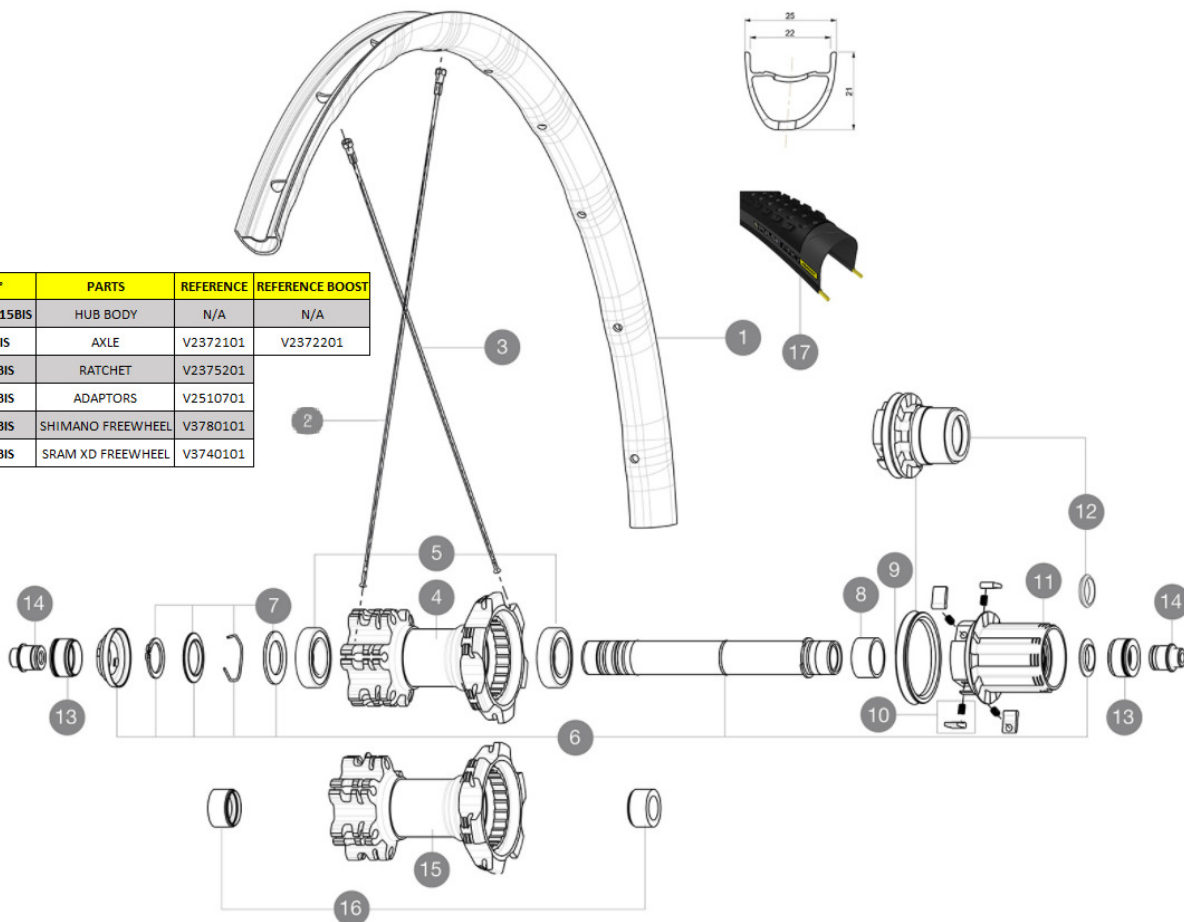

ASTM CATEGORY 3 : offroad with jumps less than 61cm
 Recommended weight limit : 120kg
 Recommended tire sizes: 28 mm to 62 mm (1.1" to 2.5")
 Recommended tyre sizes: 36 mm to 64 mm (1.4" to 2.5")

REFERENCES WHEELS

REAR WHEEL	N°	PARTS	REFERENCE	REFERENCE BOOST
CROSSMAX ELITE	4BIS / 15BIS	HUB BODY	N/A	N/A
	6 BIS	AXLE	V2372101	V2372201
	10 BIS	RATCHET	V2375201	
	13 BIS	ADAPTORS	V2510701	
	11 BIS	SHIMANO FREEWHEEL	V3780101	
	12 BIS	SRAM XD FREEWHEEL	V3740101	

Specifications

RIMS

- **Material** : Mxtral
 - **Material** : Mxtral
 - **Joint** : SUP
 - **Joint** : SUP
 - **Drilling** : traditional
 - **Drilling** : traditional
 - **Weight reduction** : ISM 4D
 - **Weight reduction** : ISM 4D
 - **Valve hole diameter** : 6.5 mm
 - **Valve hole diameter** : 6.5 mm
 - **Tire** : UST Tubeless and tubetype
 - **Tire** : UST Tubeless and tubetype
 - **Internal width** : 22 mm
 - **Internal width** : 22 mm
 - **ETRTO size 27.5"** : 584x22ss
 - **ETRTO size 27.5"** : 584x22ss
 - **ETRTO size 29"** : 622x22ss
 - **ETRTO size 29"** : 622x22ss
- Hookless profile
Use with Mavic Tubeless Tape
Use with Mavic Tubeless Tape

WHEEL WEIGHTS

- Wheel weight
Weight Rear 27.5": 885
Weight Rear 29": 930

SPOKES

Download date: 2024-10-13 / Update date: 2022-11-16

- **Material** : steel
- **Material** : steel