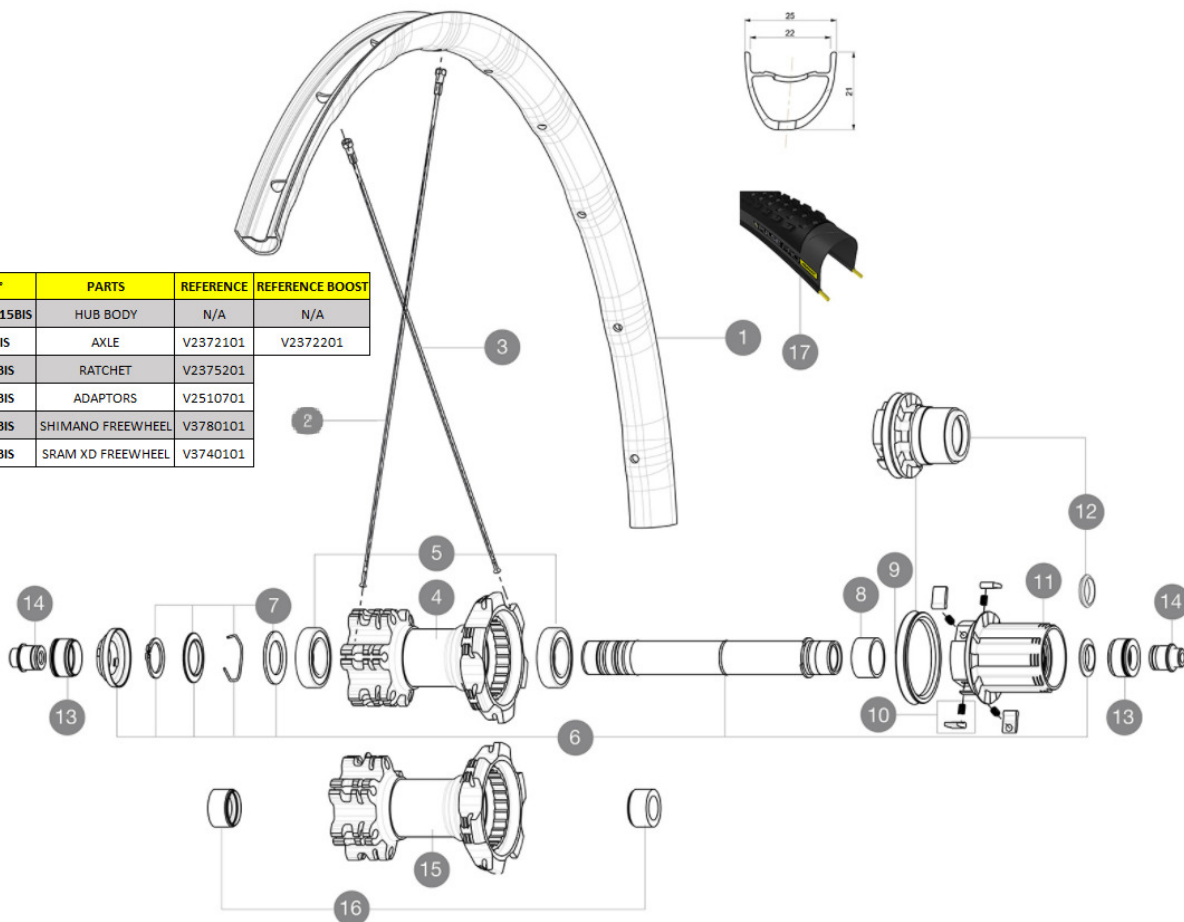

ASTM CATEGORY 3 : offroad with jumps less than 61cm
 Recommended weight limit : 120kg
 Recommended tire sizes: 28 mm to 62 mm (1.1" to 2.5")
 Recommended tyre sizes: 36 mm to 64 mm (1.4" to 2.5")

REFERENCES WHEELS

REAR WHEEL	N°	PARTS	REFERENCE	REFERENCE BOOST
CROSSMAX ELITE	4BIS / 15BIS	HUB BODY	N/A	N/A
	6 BIS	AXLE	V2372101	V2372201
	10 BIS	RATCHET	V2375201	
	13 BIS	ADAPTORS	V2510701	
	11 BIS	SHIMANO FREEWHEEL	V3780101	
	12 BIS	SRAM XD FREEWHEEL	V3740101	

Specifications

RIMS

- **Material** : Mxtral
 - **Material** : Mxtral
 - **Joint** : SUP
 - **Joint** : SUP
 - **Drilling** : traditional
 - **Drilling** : traditional
 - **Weight reduction** : ISM 4D
 - **Weight reduction** : ISM 4D
 - **Valve hole diameter** : 6.5 mm
 - **Valve hole diameter** : 6.5 mm
 - **Tire** : UST Tubeless and tubetype
 - **Tire** : UST Tubeless and tubetype
 - **Internal width** : 22 mm
 - **Internal width** : 22 mm
 - **ETRTO size 27.5"** : 584x22ss
 - **ETRTO size 27.5"** : 584x22ss
 - **ETRTO size 29"** : 622x22ss
 - **ETRTO size 29"** : 622x22ss
- Hookless profile
Use with Mavic Tubeless Tape
Use with Mavic Tubeless Tape

WHEEL WEIGHTS

- Wheel weight
Weight Rear 27.5": 885
Weight Rear 29": 930

SPOKES

Download date: 2022-10-07 / Update date: 2022-03-01

- **Material** : steel
- **Material** : steel