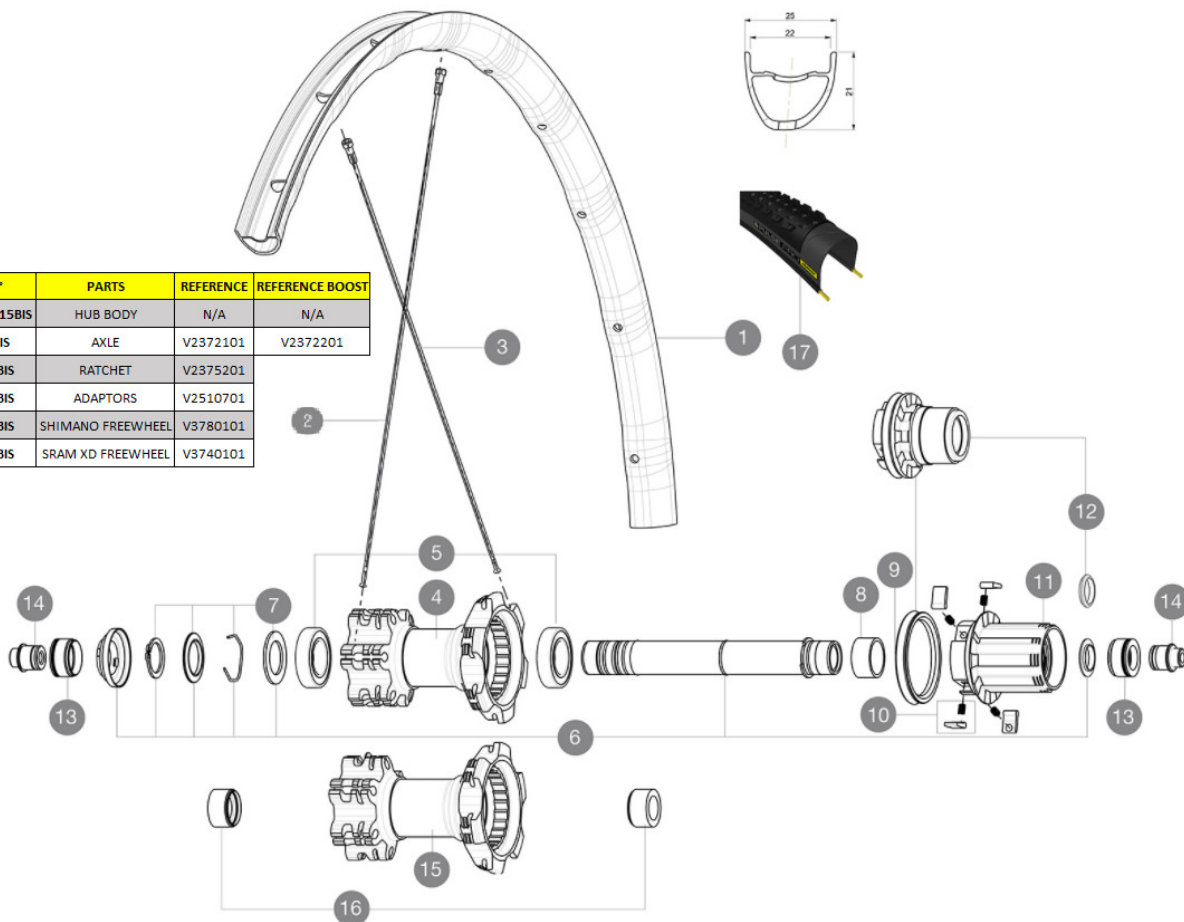

ASTM CATEGORY 3 : offroad with jumps less than 61cm
 Recommended weight limit : 120kg
 Recommended tire sizes: 28 mm to 62 mm (1.1" to 2.5")
 Recommended tyre sizes: 36 mm to 64 mm (1.4" to 2.5")

REFERENCES WHEELS

REAR WHEEL	N°	PARTS	REFERENCE	REFERENCE BOOST
CROSSMAX ELITE	4BIS / 15BIS	HUB BODY	N/A	N/A
	6 BIS	AXLE	V2372101	V2372201
	10 BIS	RATCHET	V2375201	
	13 BIS	ADAPTORS	V2510701	
	11 BIS	SHIMANO FREEWHEEL	V3780101	
	12 BIS	SRAM XD FREEWHEEL	V3740101	

Specifications

RIMS

- **Material** : Mxstal
 - **Material** : Mxstal
 - **Joint** : SUP
 - **Joint** : SUP
 - **Drilling** : traditional
 - **Drilling** : traditional
 - **Weight reduction** : ISM 4D
 - **Weight reduction** : ISM 4D
 - **Valve hole diameter** : 6.5 mm
 - **Valve hole diameter** : 6.5 mm
 - **Tire** : UST Tubeless and tubetype
 - **Tire** : UST Tubeless and tubetype
 - **Internal width** : 22 mm
 - **Internal width** : 22 mm
 - **ETRTO size 27.5"** : 584x22ss
 - **ETRTO size 27.5"** : 584x22ss
 - **ETRTO size 29"** : 622x22ss
 - **ETRTO size 29"** : 622x22ss
- Hookless profile
Use with Mavic Tubeless Tape
Use with Mavic Tubeless Tape

WHEEL WEIGHTS

- Wheel weight
Weight Rear 27.5": 885
Weight Rear 29": 930

SPOKES

Download date: 2024-12-14 / Update date: 2022-11-16

- **Material** : steel
- **Material** : steel