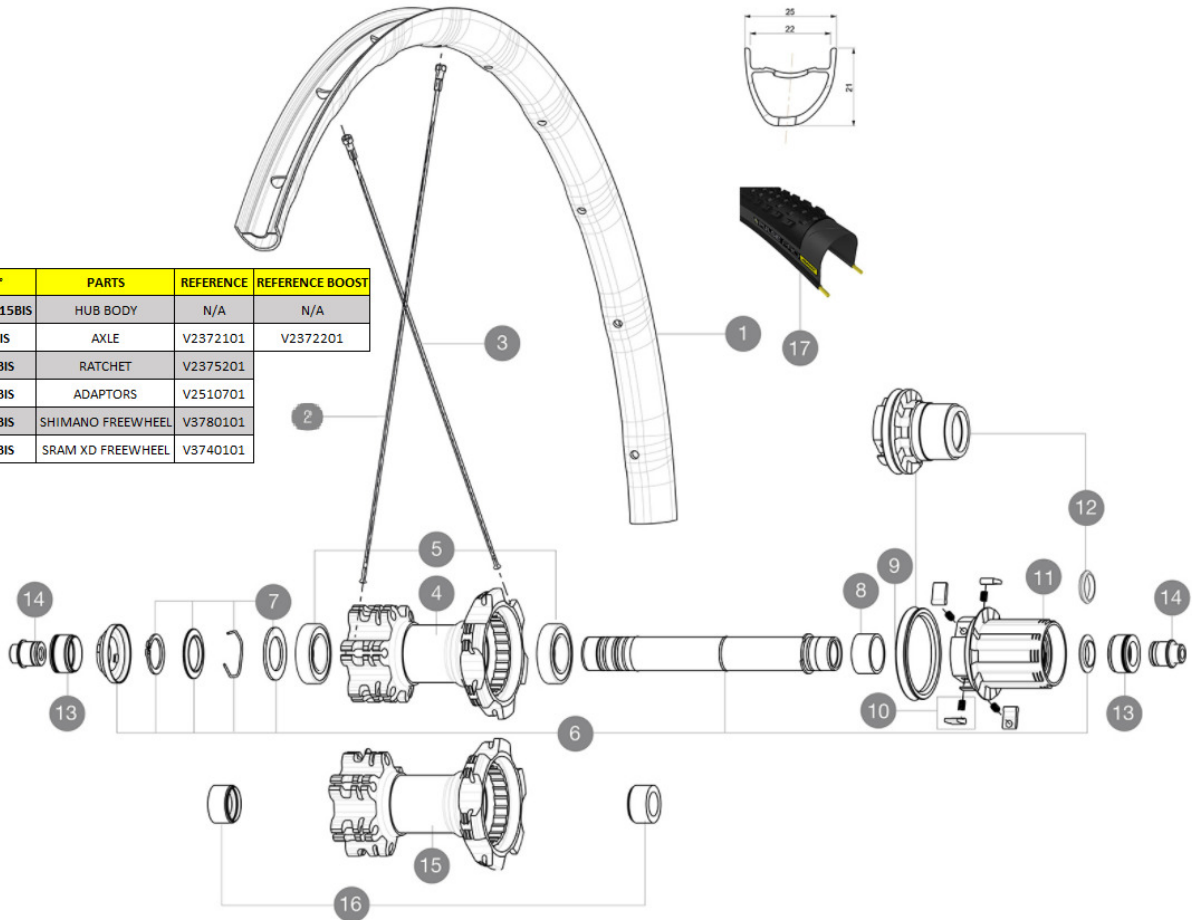

ASTM CATEGORY 3 : offroad with jumps less than 61cm  
Recommended weight limit : 120kg  
Recommended tire sizes: 28 mm to 62 mm (1.1" to 2.5")  
Recommended tyre sizes: 36 mm to 64 mm (1.4" to 2.5")

## REFERENCES WHEELS

REAR WHEEL	N°	PARTS	REFERENCE	REFERENCE BOOST
CROSSMAX ELITE	4BIS / 15BIS	HUB BODY	N/A	N/A
	6 BIS	AXLE	V2372101	V2372201
	10 BIS	RATCHET	V2375201	
	13 BIS	ADAPTORS	V2510701	
	11 BIS	SHIMANO FREEWHEEL	V3780101	
	12 BIS	SRAM XD FREEWHEEL	V3740101	

## RIMS

VALVE HOLE (MM): 6,5 :

1	V2940115	KIT FT/RR RIM CROSSMAX EL 27,5" 22mm BLK TSS
1	V2960115	KIT FT/RR RIM CROSSMAX EL 27,5" 22mm RED TSS
	V2620101	UST RIM TAPE 25mm (for 21-24mm wide rim)

### WHEEL WEIGHTS

- Wheel weight  
Weight Rear 27.5": 885  
Weight Rear 29": 930