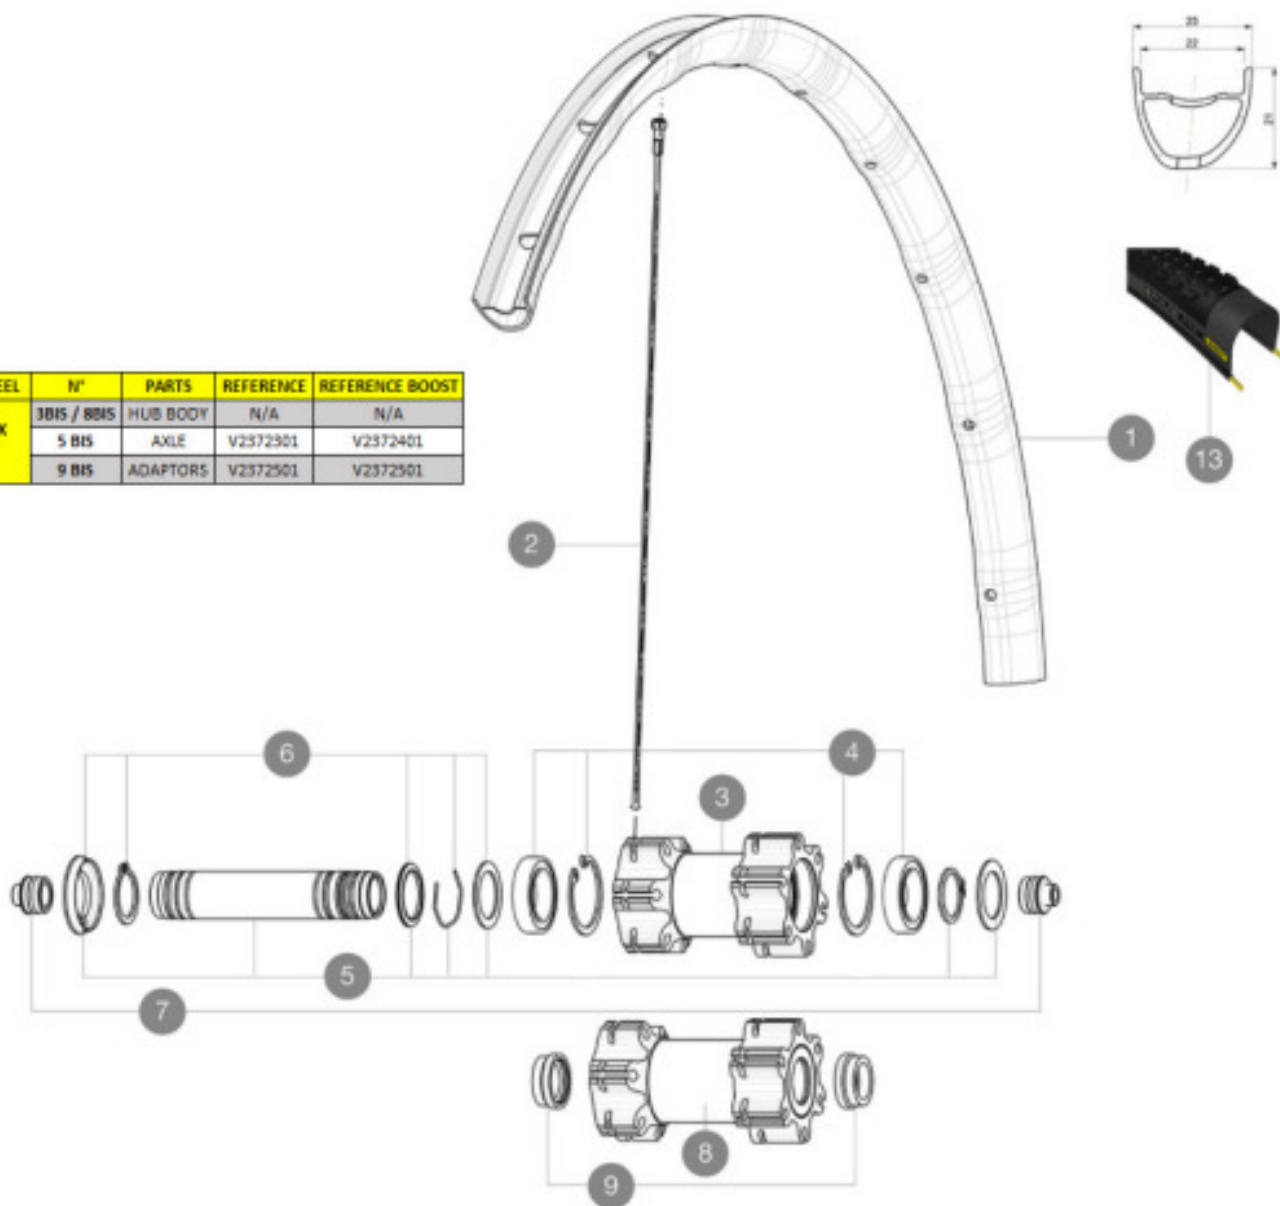

# MAVIC Crossmax Elite 29

1  
2017  
FRONT

ASTM CATEGORY 3 : offroad with jumps less than 61cm  
Recommended weight limit : 120kg  
Recommended tire sizes: 28 mm to 62 mm (1.1" to 2.5")

## REFERENCES WHEELS

F55101	XmxEl29FtBlk	F55102	XmxEl29FtRed
--------	--------------	--------	--------------

FRONT WHEEL	N°	PARTS	REFERENCE	REFERENCE BOOST
CROSSMAX ELITE	3015 / 8815	HUB BODY	N/A	N/A
	5 815	AXLE	V2372301	V2372401
	9 815	ADAPTORS	V2372501	V2372501

## RIMS

VALVE HOLE (MM): 6,5 :

1	V2970115	KIT FT/RR RIM CROSSMAX EL 29" 22mm RED TSS - while stock I
1	V2950115	KIT FT/RR RIM CROSSMAX EL 29" 22mm BLK TSS - while stock I
	V2620101	UST RIM TAPE 25mm (for 21-24mm wide rim)

### WHEEL WEIGHTS

- **Wheel weight**
- **Weight Front 27.5"**: 750
- **Weight Front 29"**: 785