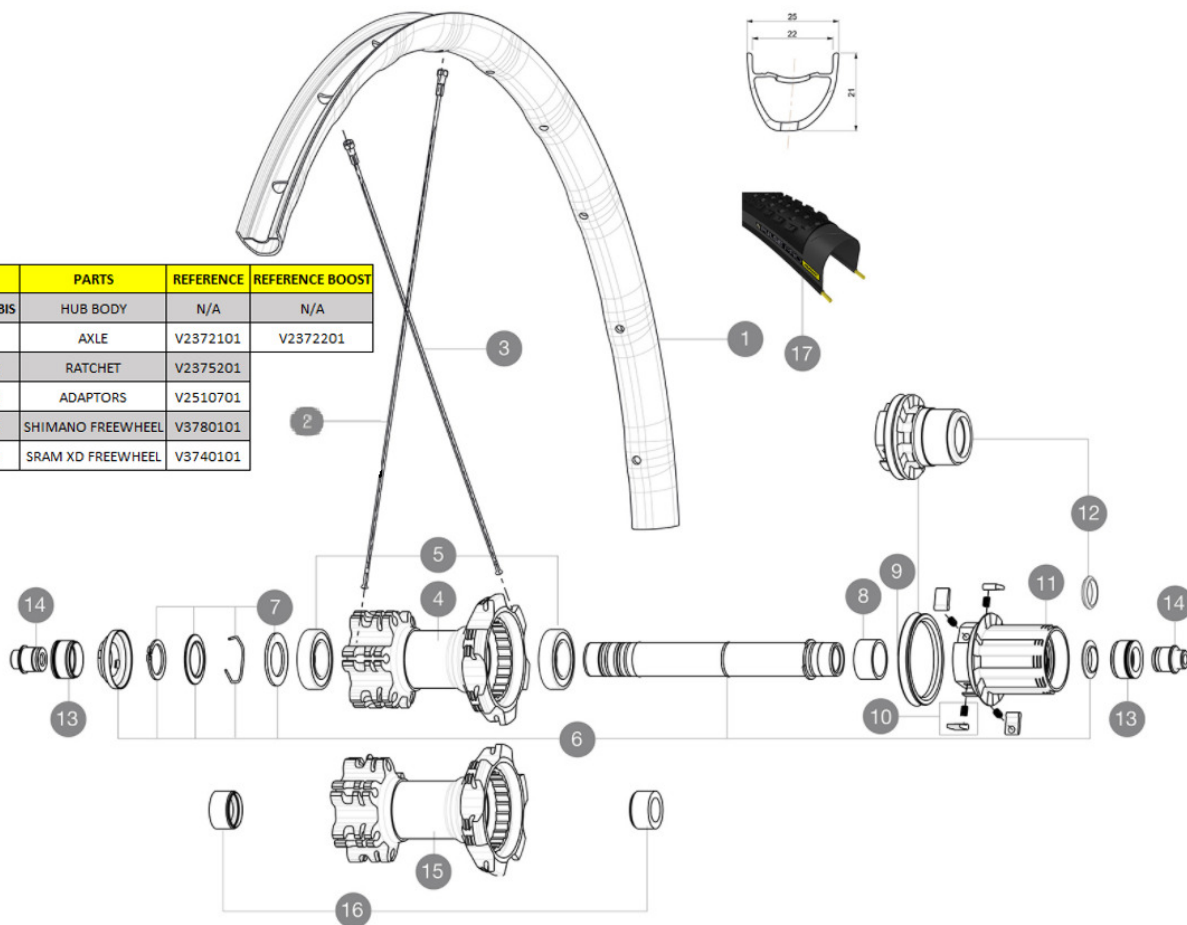

MAVIC Crossmax Elite 29

1
2017
REAR

ASTM CATEGORY 3 : offroad with jumps less than 61cm
Recommended weight limit : 120kg
Recommended tire sizes: 28 mm to 62 mm (1.1" to 2.5")

REFERENCES WHEELS

REAR WHEEL	N°	PARTS	REFERENCE	REFERENCE BOOST
CROSSMAX ELITE	4BIS / 15BIS	HUB BODY	N/A	N/A
	6 BIS	AXLE	V2372101	V2372201
	10 BIS	RATCHET	V2375201	
	13 BIS	ADAPTORS	V2510701	
	11 BIS	SHIMANO FREEWHEEL	V3780101	
	12 BIS	SRAM XD FREEWHEEL	V3740101	

RIMS

VALVE HOLE (MM): 6,5 :

1	V2970115	KIT FT/RR RIM CROSSMAX EL 29" 22mm RED TSS - while stock I
1	V2950115	KIT FT/RR RIM CROSSMAX EL 29" 22mm BLK TSS - while stock I
	V2620101	UST RIM TAPE 25mm (for 21-24mm wide rim)

Specifications

RIMS

- **Material** : Mactal
 - **Material** : Mactal
 - **Joint** : SUP
 - **Joint** : SUP
 - **Drilling** : traditional
 - **Drilling** : traditional
 - **Weight reduction** : ISM 4D
 - **Weight reduction** : ISM 4D
 - **Valve hole diameter** : 6.5 mm
 - **Valve hole diameter** : 6.5 mm
 - **Tire** : UST Tubeless and tubetype
 - **Tire** : UST Tubeless and tubetype
 - **Internal width** : 22 mm
 - **Internal width** : 22 mm
 - **ETRTO size 27.5"** : 584x22ss
 - **ETRTO size 27.5"** : 584x22ss
 - **ETRTO size 29"** : 622x22ss
 - **ETRTO size 29"** : 622x22ss
- Hookless profile
Hookless profile
Use with Mavic Tubeless Tape
Use with Mavic Tubeless Tape

WHEEL WEIGHTS

- Wheel weight
Weight Rear 27.5": 885
Weight Rear 29": 930