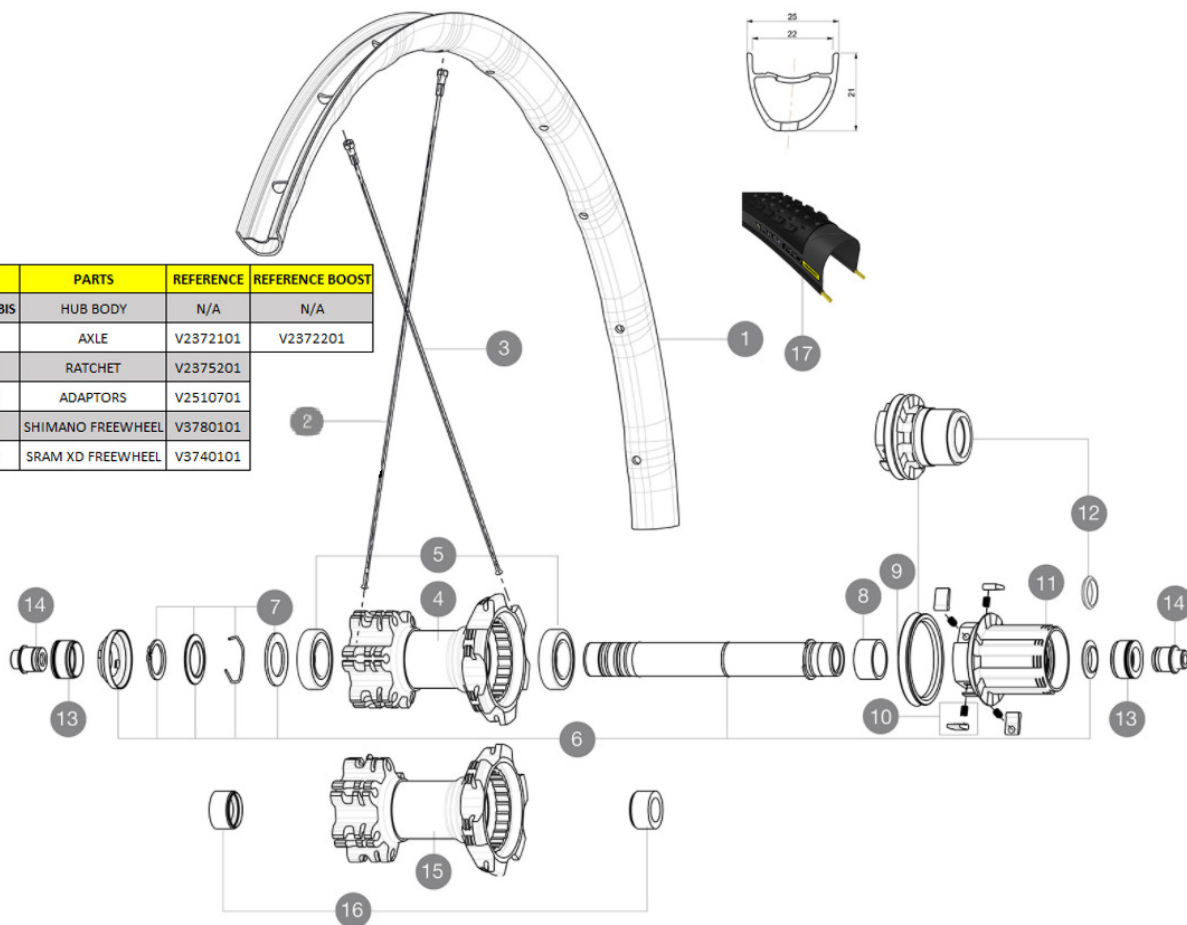

# MAVIC Crossmax Elite 29

1  
2017  
REAR

ASTM CATEGORY 3 : offroad with jumps less than 61cm  
Recommended weight limit : 120kg  
Recommended tire sizes: 28 mm to 62 mm (1.1" to 2.5")

## REFERENCES WHEELS

REAR WHEEL	N°	PARTS	REFERENCE	REFERENCE BOOST
CROSSMAX ELITE	4BIS / 15BIS	HUB BODY	N/A	N/A
	6 BIS	AXLE	V2372101	V2372201
	10 BIS	RATCHET	V2375201	
	13 BIS	ADAPTORS	V2510701	
	11 BIS	SHIMANO FREEWHEEL	V3780101	
	12 BIS	SRAM XD FREEWHEEL	V3740101	

## RIMS

VALVE HOLE (MM): 6,5 :

1	V2950115	KIT FT/RR RIM CROSSMAX EL 29" 22mm BLK TSS - while stock I
1	V2970115	KIT FT/RR RIM CROSSMAX EL 29" 22mm RED TSS - while stock I
	V2620101	UST RIM TAPE 25mm (for 21-24mm wide rim)

### WHEEL WEIGHTS

- Wheel weight  
Weight Rear 27.5": 885  
Weight Rear 29": 930